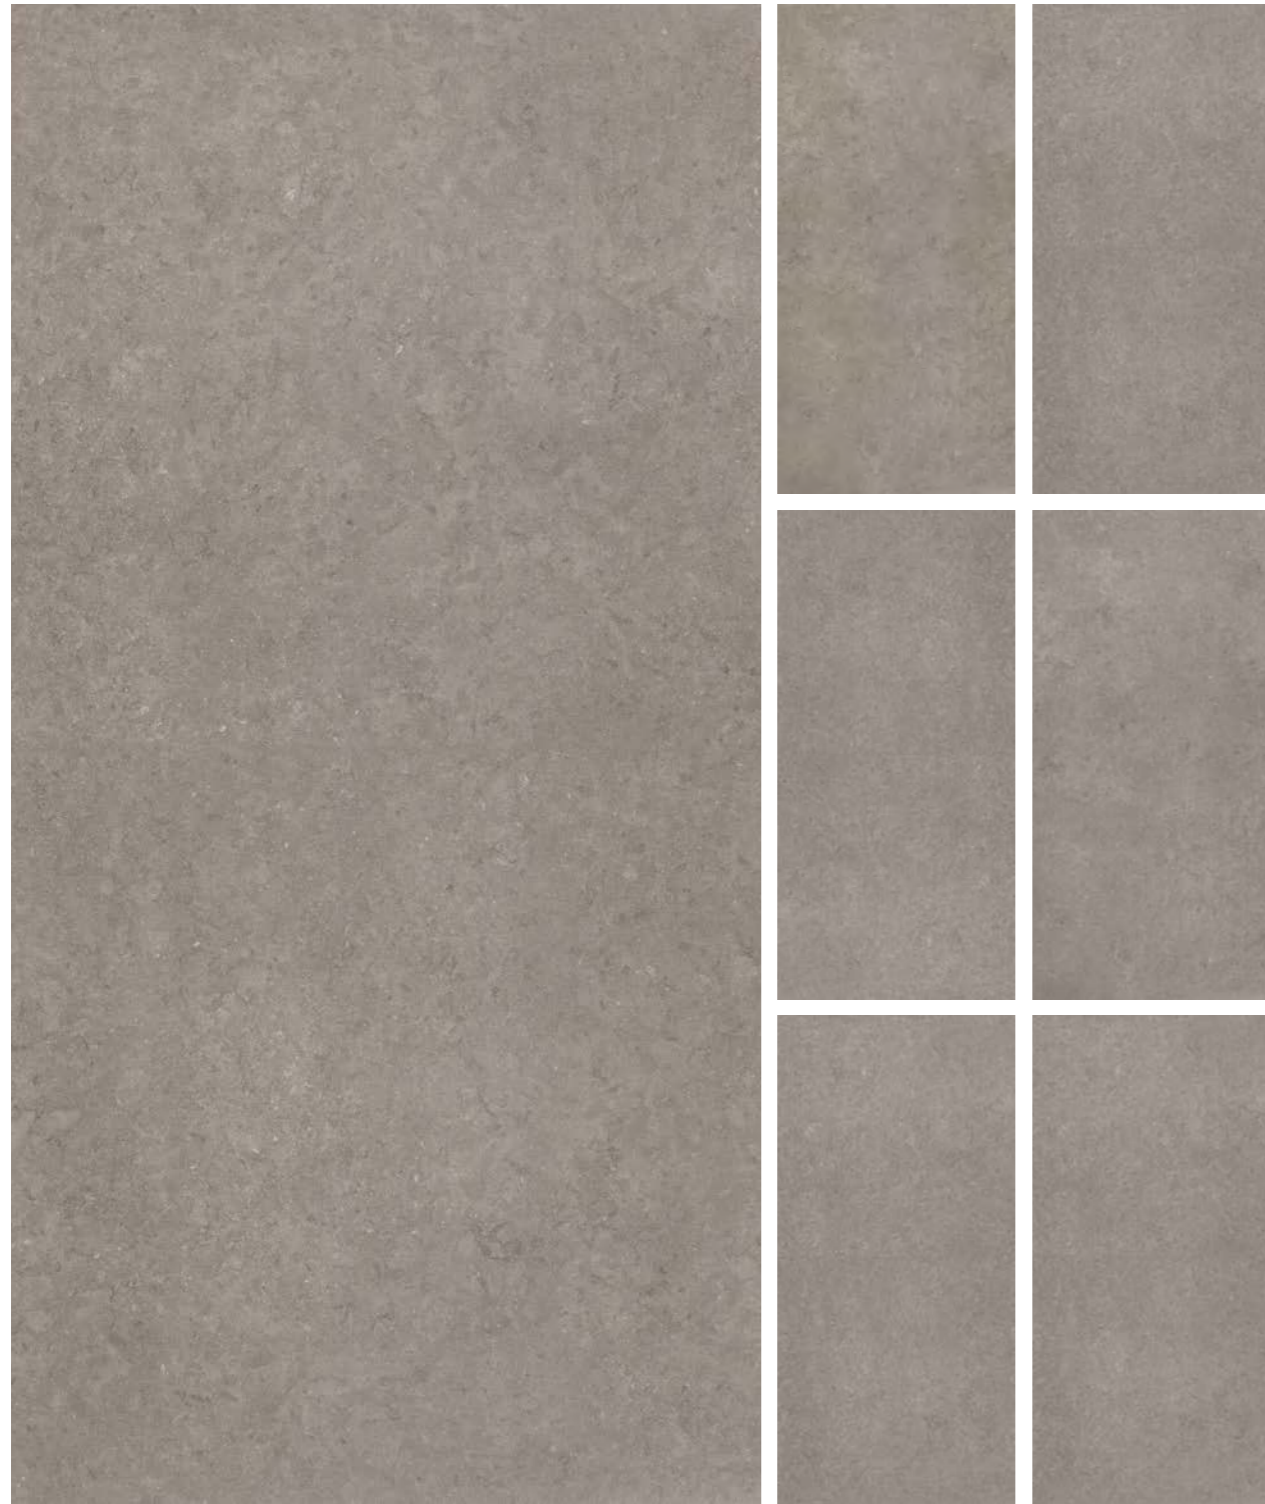

ATMOSPHÈRES

OMBRE

GRES FINE PORCELLANATO
FINE PORCELAIN STONWARE/GRES CERAME FIN/FEINSTEINZEUG-KOLLEKTIONEN/GRES PORCELANICO FINO
SQUADRATO - SQUARED - EQUARRI - REKTIFIZIERT - ESCUADRADO

6 mm 1/4" ↑↓	COLOR	SURFACE	120x280 47^{1/4"}x110^{1/4"}	120x240 47^{1/4"}x94^{1/2"}	120x120 47^{1/4"}x47^{1/4"}	60x120 23^{5/8"}x47^{1/4"}
ATMOSPHÈRES	OMBRE	ADOUCI	773409	773414	773415	773416

Le grafiche sopra riportate si riferiscono al formato 120x240 / The above designs refer to size 120x240 cm / Les graphismes indiqués ci-dessus se réfèrent au format 120x240
Die oben abgebildeten Grafiken beziehen sich auf das Format 120x240 / Las gráficas arriba indicadas se refieren a la medida 120x240.