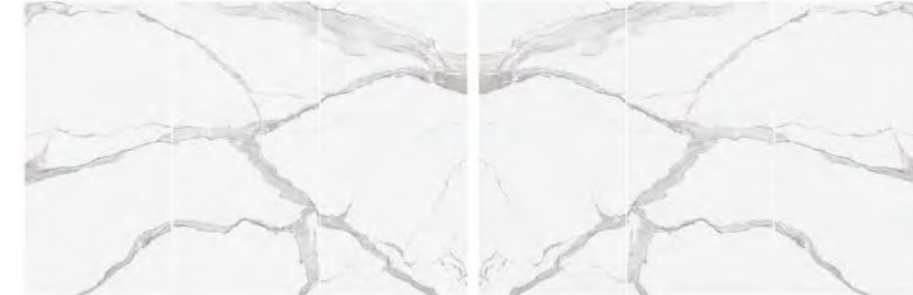

120x240 (47^{11/16}"x94^{1/16}")
CHAIN D SOFT
CHAIN D GLOSSY

I CLASSICI	COLOR	SURFACE	360x240	I CLASSICI	COLOR	SURFACE	360x240
			141^{3/4}"x94^{1/2}"				141^{3/4}"x94^{1/2}"
STATUARIO	CHAIN A+B+C	GLOSSY	9000168	STATUARIO	CHAIN D+E+F	GLOSSY	9000171
		SOFT	9000167			SOFT	9000170

MARBLE