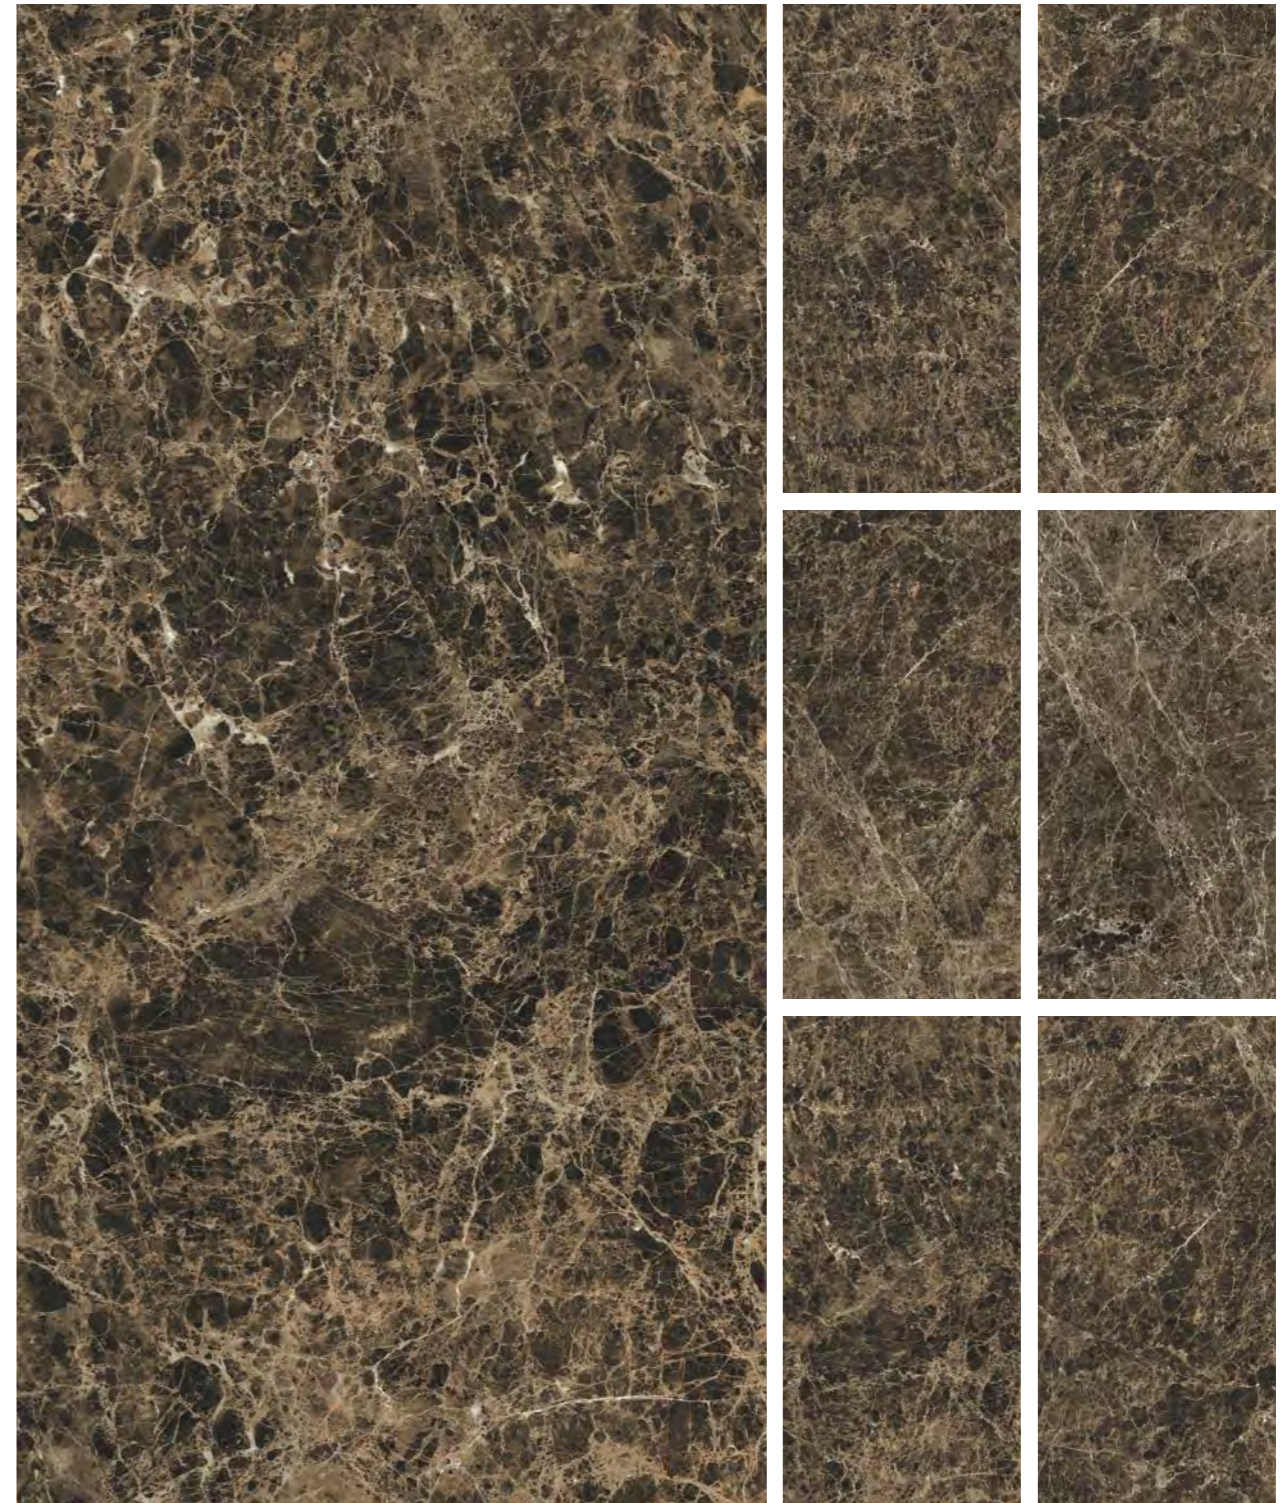

LES BIJOUX

MARRON IMPERIAL

GRES PORCELLANATO COLORATO IN MASSA/COLOURED BODY PORCELAIN STONWARE
GRÈS CÉRAME COLORE DANS LA MASSE/DURCHGEFÄRBTE FEINSTEINZEUG/GRES PORCELÁNICO COLOREADO EN MASA
SQUADRATO - SQUARED - EQUARRI - REKTIFIZIERT - ESCUADRADO

6 mm 1/4" ↓	COLOR	SURFACE	120x280 47^{1/4}"x110^{1/4}"	120x240 47^{1/4}"x94^{1/2}"	120x120 47^{1/4}"x47^{1/4}"	60x120 23^{5/8}"x47^{1/4}"
LES BIJOUX	MARRON IMPERIAL	GLOSSY	765700	765725	765763	765784
		MATTE	765685	765716	765754	765776

Le grafiche sopra riportate si riferiscono al formato 120x280 / The above designs refer to size 120x280 cm / Les graphismes indiqués ci-dessus se réfèrent au format 120x280
Die oben abgebildeten Grafiken beziehen sich auf das Format 120x280 / Las gráficas arriba indicadas se refieren a la medida 120x280.