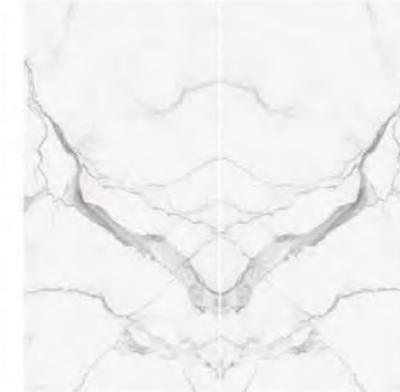

I CLASSICI

STATUARIO

GRES PORCELLANATO COLORATO IN MASSA/COLOURED BODY PORCELAIN STONWARE
GRÈS CÉRAME COLORE DANS LA MASSE/DÜRCHGEFÄRBTE FEINSTEINZEUG/GRES PORCELÁNICO COLOREADO EN MASA
SQUADRATO - SQUARED - EQUARRI - REKTIFIZIERT - ESCUADRADO

I CLASSICI	COLOR	SURFACE	160x320	120x280	160x160	120x240	80x240	120x120	80x80	60x120
			63"x126"	47^{11/16}"x110^{1/16}"	63"x63"	47^{1/16}"x94^{1/2}"	31^{1/2}"x94^{1/2}"	47^{1/16}"x47^{1/16}"	31^{1/2}"x31^{1/2}"	23^{5/8}"x47^{1/16}"
STATUARIO		GLOSSY	746607	757833	746606	746605	746603	746604	746601	746602
		SOFT	746600	757832	746599	746598	746596	746597	746594	746595

Le grafiche sopra riportate si riferiscono al formato 160x320 / The above designs refer to size 160x320 cm / Les graphismes indiqués ci-dessus se réfèrent au format 160x320
Die oben abgebildeten Grafiken beziehen sich auf das Format 160x320 / Las gráficas arriba indicadas se refieren a la medida 160x320.

FLOREM / MAGNUM / 18

I CLASSICI

STATUARIO

Es. posa A

160x320 (63"x126")
OPEN BOOK A SOFT
OPEN BOOK A GLOSSY

160x320 (63"x126")
OPEN BOOK B SOFT
OPEN BOOK B GLOSSY

Es. posa B

Es. posa C

Es. posa D

Il disegno riprodotto è indicativo.
Come per il materiale naturale anche la grafica di OPEN BOOK e CHAIN può mostrare discontinuità di vena nel passaggio da una lastra all'altra.
Per questo motivo differenze fino a 1,5 cm devono essere considerate come caratteristica del prodotto.

The drawing is purely illustrative.
As with the natural material, the graphic design of OPEN BOOK and CHAIN may result in discontinuities in the veining between panels.
Discontinuities of up to 1.5 cm are not defects, but are characteristic of the product.