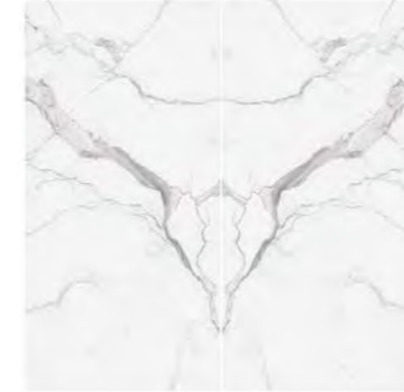

I CLASSICI

STATUARIO

Es. posa A

160x320 (63"x126")
OPEN BOOK A SOFT
OPEN BOOK A GLOSSY

160x320 (63"x126")
OPEN BOOK B SOFT
OPEN BOOK B GLOSSY

Es. posa B