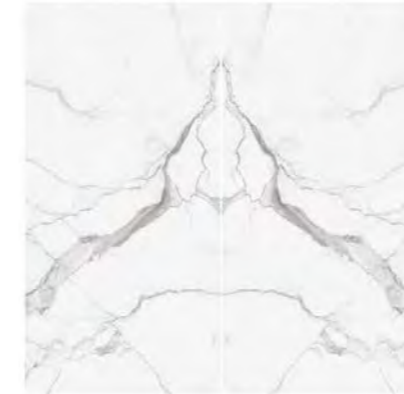

Es. posa C

Es. posa D