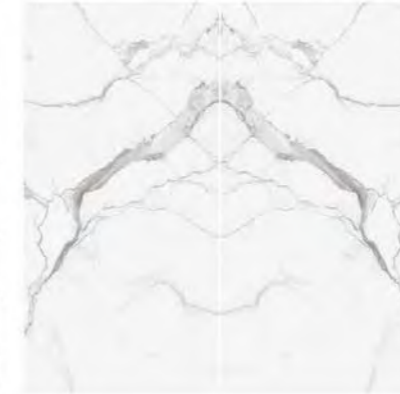

I CLASSICI

STATUARIO

GRES PORCELLANATO COLORATO IN MASSA/COLOURED BODY PORCELAIN STONWARE
GRÈS CÉRAME COLORE DANS LA MASSE/DÜRCHGEFÄRBTE FEINSTEINZEUG/GRES PORCELÁNICO COLOREADO EN MASA
SQUADRATO - SQUARED - EQUARRI - REKTIFIZIERT - ESCUADRADO

I CLASSICI	COLOR	SURFACE	160x320	120x280	160x160	120x240	80x240	120x120	80x80	60x120
			63"x126"	47^{11/16}"x110^{1/16}"	63"x63"	47^{1/16}"x94^{1/2}"	31^{1/2}"x94^{1/2}"	47^{1/16}"x47^{1/16}"	31^{1/2}"x31^{1/2}"	23^{5/8}"x47^{1/16}"
STATUARIO		GLOSSY	746607	757833	746606	746605	746603	746604	746601	746602
		SOFT	746600	757832	746599	746598	746596	746597	746594	746595

Le grafiche sopra riportate si riferiscono al formato 160x320 / The above designs refer to size 160x320 cm / Les graphismes indiqués ci-dessus se réfèrent au format 160x320
Die oben abgebildeten Grafiken beziehen sich auf das Format 160x320 / Las gráficas arriba indicadas se refieren a la medida 160x320.

FLOREM / MAGNUM / 18

I CLASSICI

STATUARIO

Es. posa A

160x320 (63"x126")
OPEN BOOK A SOFT
OPEN BOOK A GLOSSY

160x320 (63"x126")
OPEN BOOK B SOFT
OPEN BOOK B GLOSSY

Es. posa B

Es. posa C

Es. posa D

Il disegno riprodotto è indicativo.
Come per il materiale naturale anche la grafica di OPEN BOOK e CHAIN può mostrare discontinuità di vena nel passaggio da una lastra all'altra.
Per questo motivo differenze fino a 1,5 cm devono essere considerate come caratteristica del prodotto.

The drawing is purely illustrative.
As with the natural material, the graphic design of OPEN BOOK and CHAIN may result in discontinuities in the veining between panels.
Discontinuities of up to 1.5 cm are not defects, but are characteristic of the product.