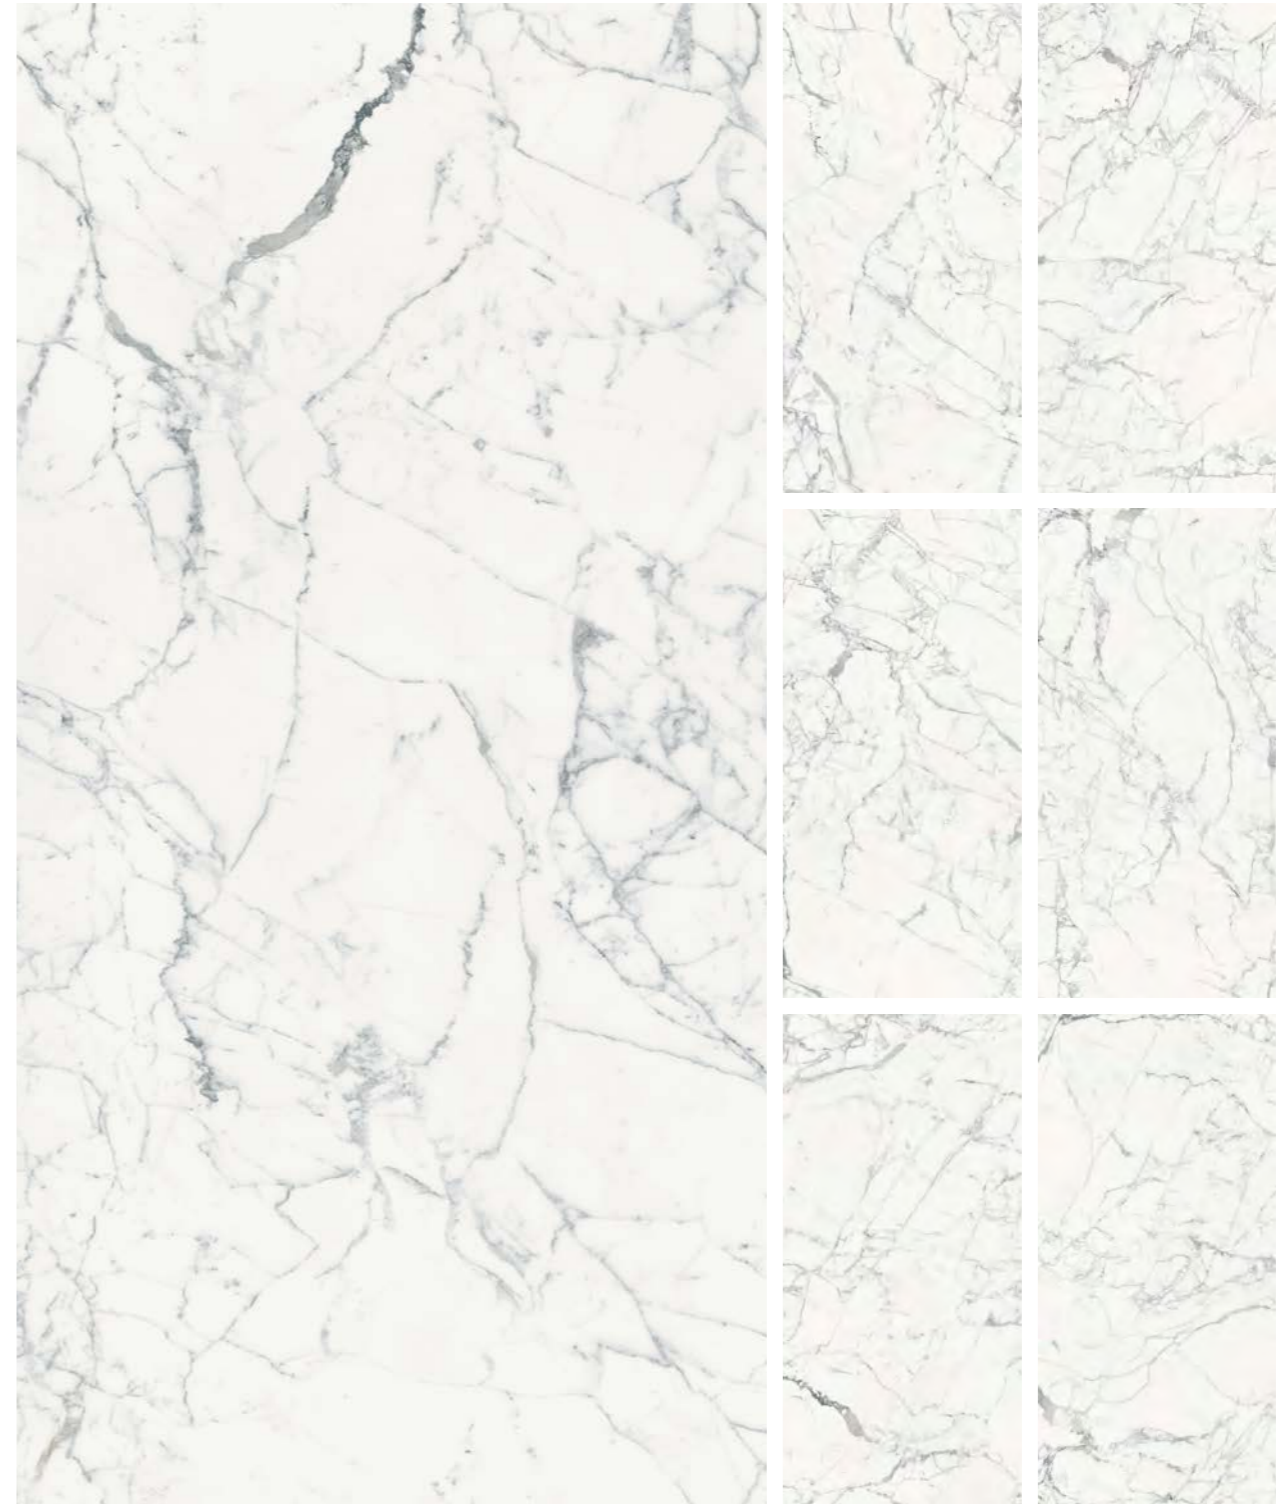

LES ORIGINES

ORIGINES BLANC

GRES PORCELLANATO COLORATO IN MASSA/COLOURED BODY PORCELAIN STONWARE
GRÈS CÉRAMÉ COLORE DANS LA MASSE/DÜRCHGEFÄRBTE FEINSTEINZEUG/GRES PORCELÁNICO COLOREADO EN MASA
SQUADRATO - SQUARED - EQUARRI - REKTIFIZIERT - ESCUADRADO

6 mm 1/4" ↓	COLOR	SURFACE	160x320 63"x126"	120x280 47^{1/4"}x110^{1/4"}	120x240 47^{1/4"}x94^{1/2"}	120x120 47^{1/4"}x47^{1/4"}	60x120 23^{5/8"}x47^{1/4"}
LES ORIGINES	ORIGINES BLANC	GLOSSY	769952	769977	769969	769961	769985
		MATTE	769948	769973	769965	769957	769981

Le grafiche sopra riportate si riferiscono al formato 160x320 / The above designs refer to size 160x320 cm / Les graphismes indiqués ci-dessus se réfèrent au format 160x320
Die oben abgebildeten Grafiken beziehen sich auf das Format 160x320 / Las gráficas arriba indicadas se refieren a la medida 160x320.