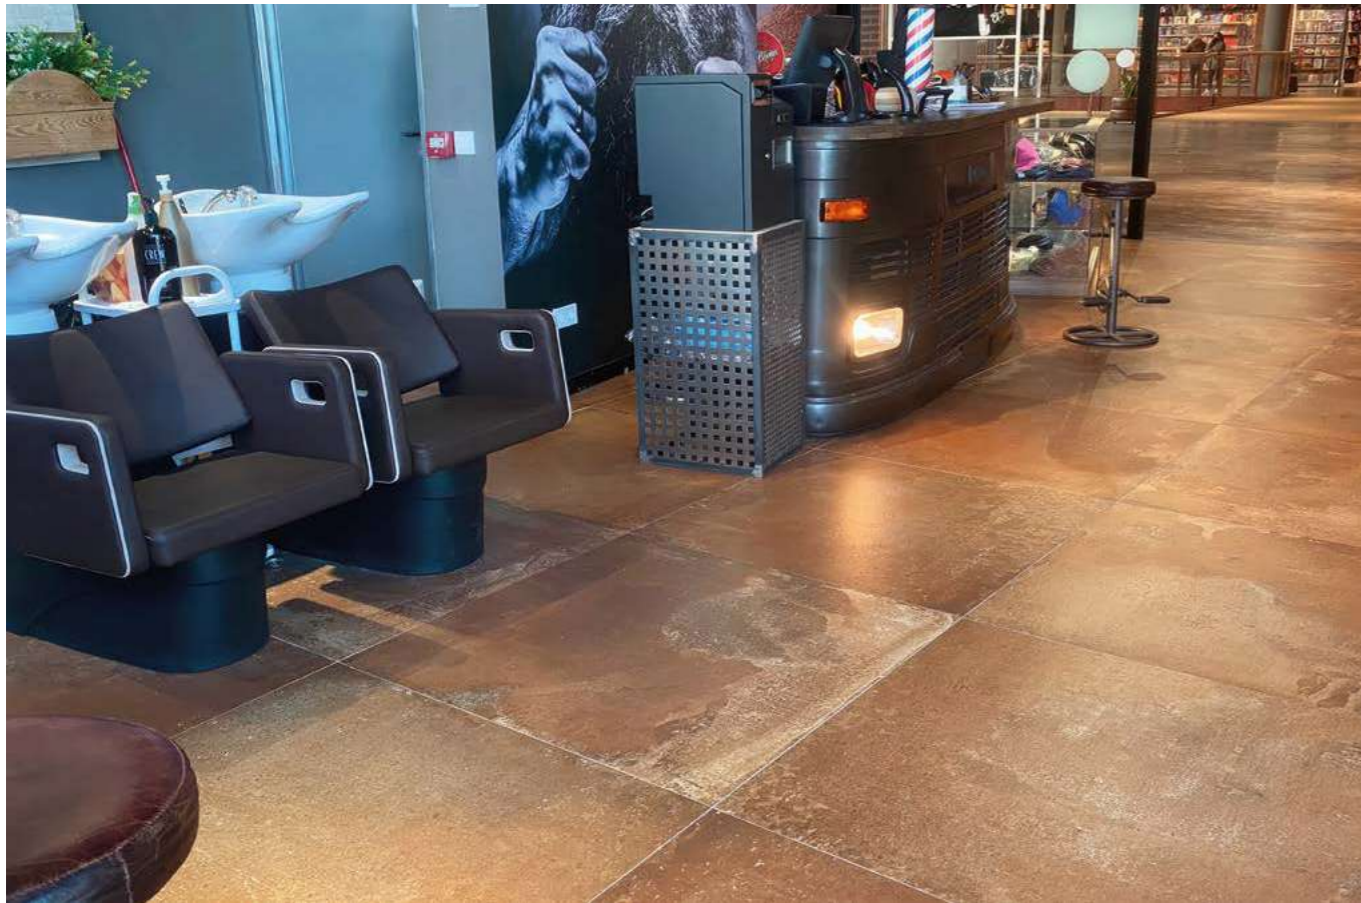

The Barber Shop

Alcorcón (Madrid) - Spain
Fire Rosso 100x100
Interior Designer: Ramon Ricote Rojas