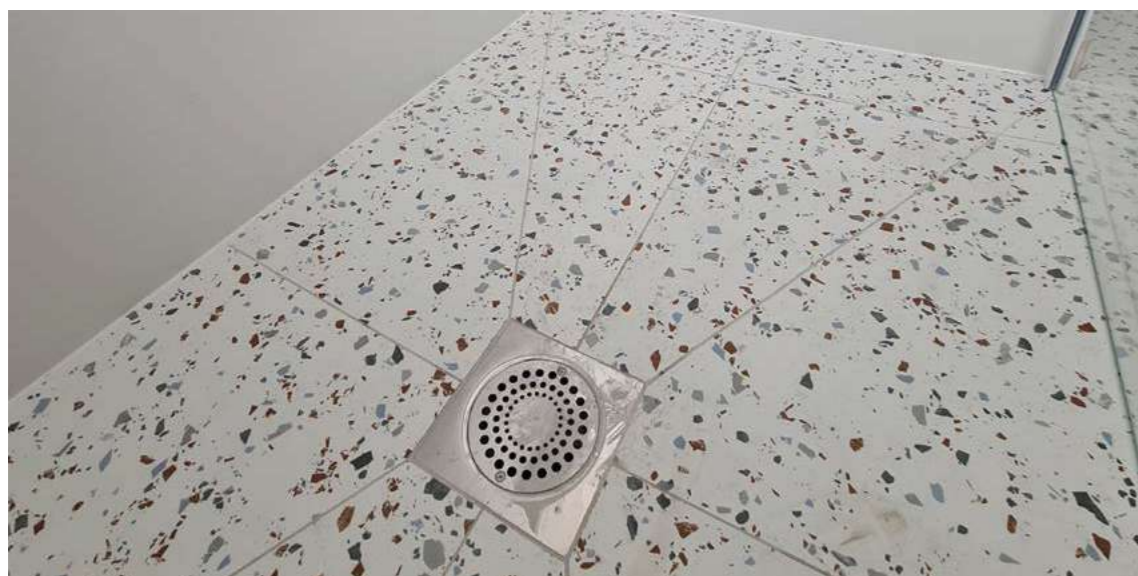

Private House

Île d'Oléron - France

South White Natural 60x60