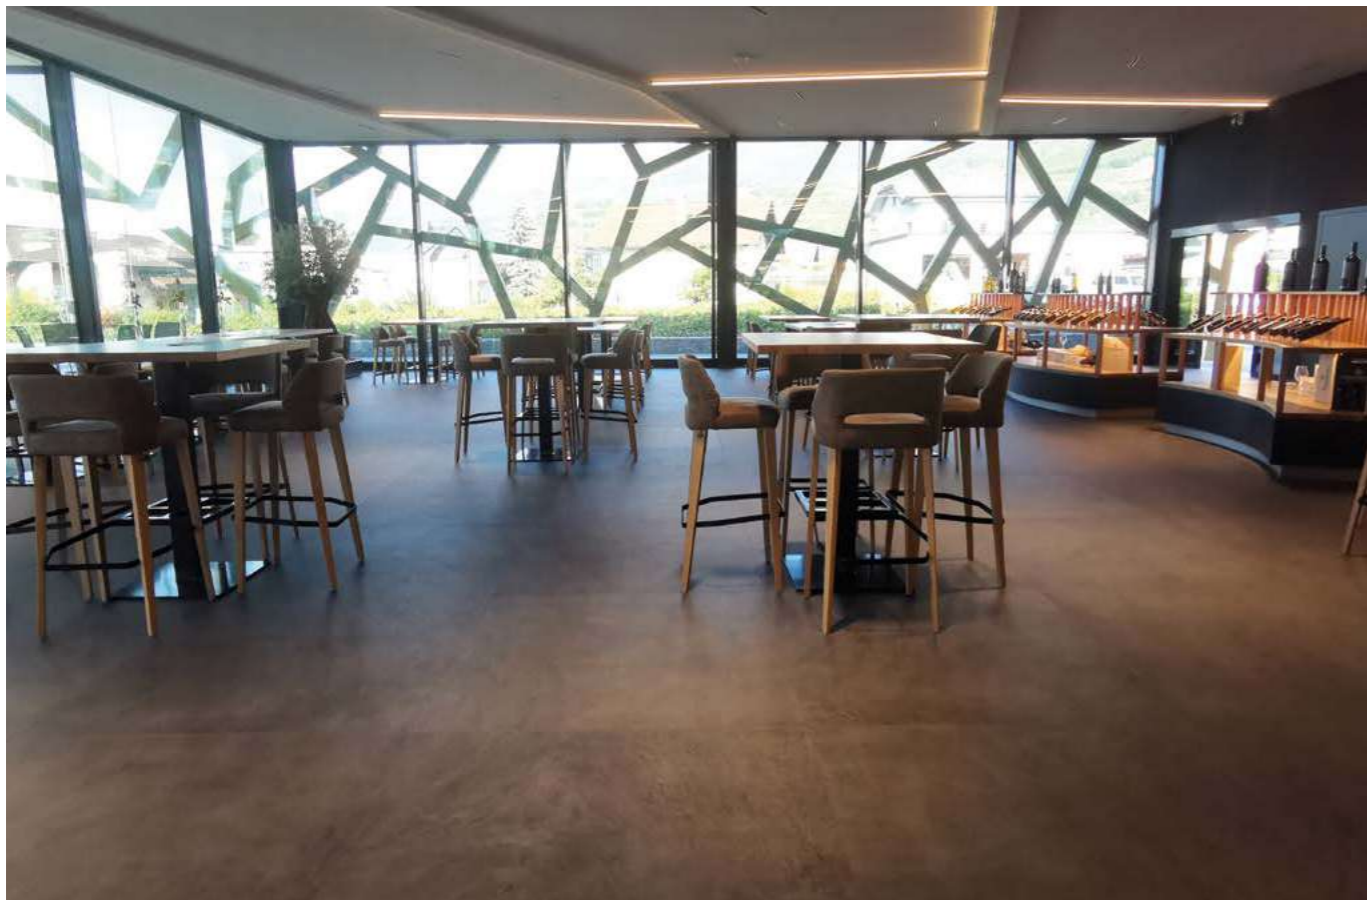

Berlin, Germany
Wind Grey 60x60
Ocean Blue Decor 60x60
Designer : Designist, Istanbul

63

Fernand Cina Events

EQUINOX

Salgesch - Switzerland
Equinox Anthracite Natural 120x120

Therme Laa Hotel & Spa

Laa an der Thaya - Austria