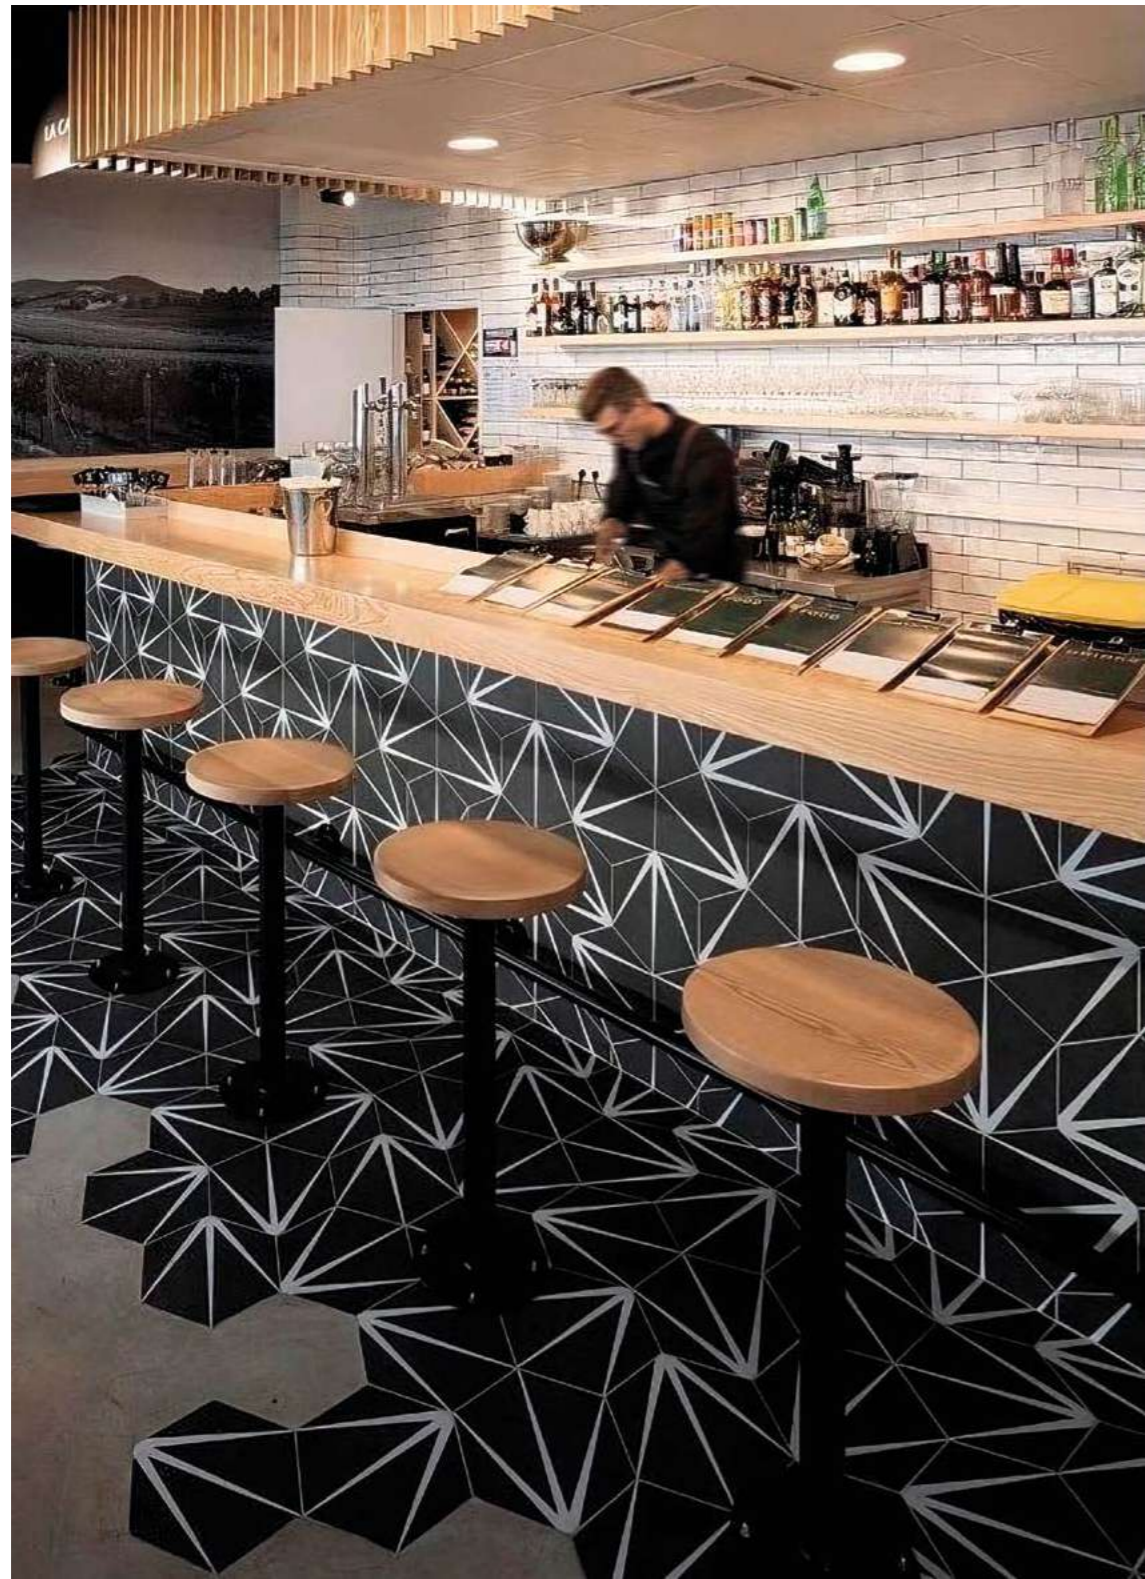

RIY Restaurant

Timisoara - Romania
South Pink Natura 100x100
Architect: NKN arhitectura
Photos: NKN Arhitectura Design

La Cave Bar Tapas

Nueva Caledonia
Starline Black Natural Hexagon

STARLINE

Stationairy Restaurant