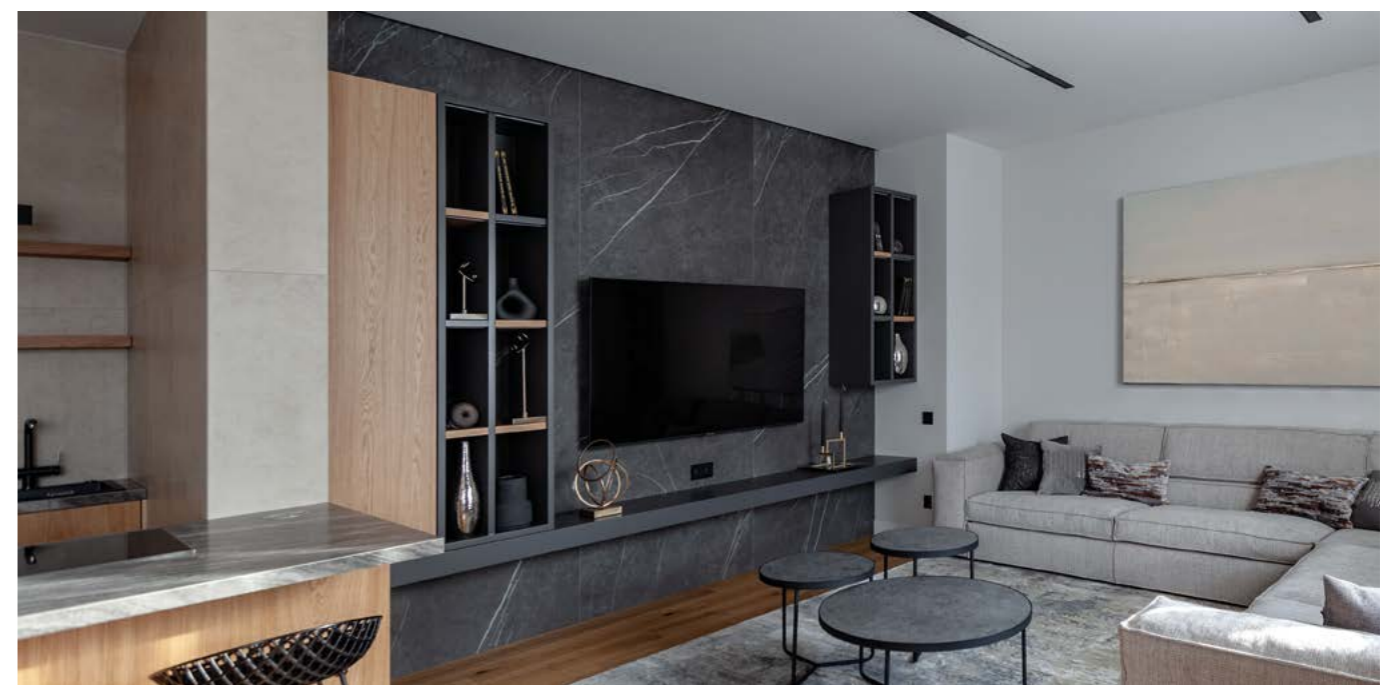

Flora & Fauna

Novosibirsk - Rusia
Pietra Grey Natural 120x260
Designer: Melnikova Olga