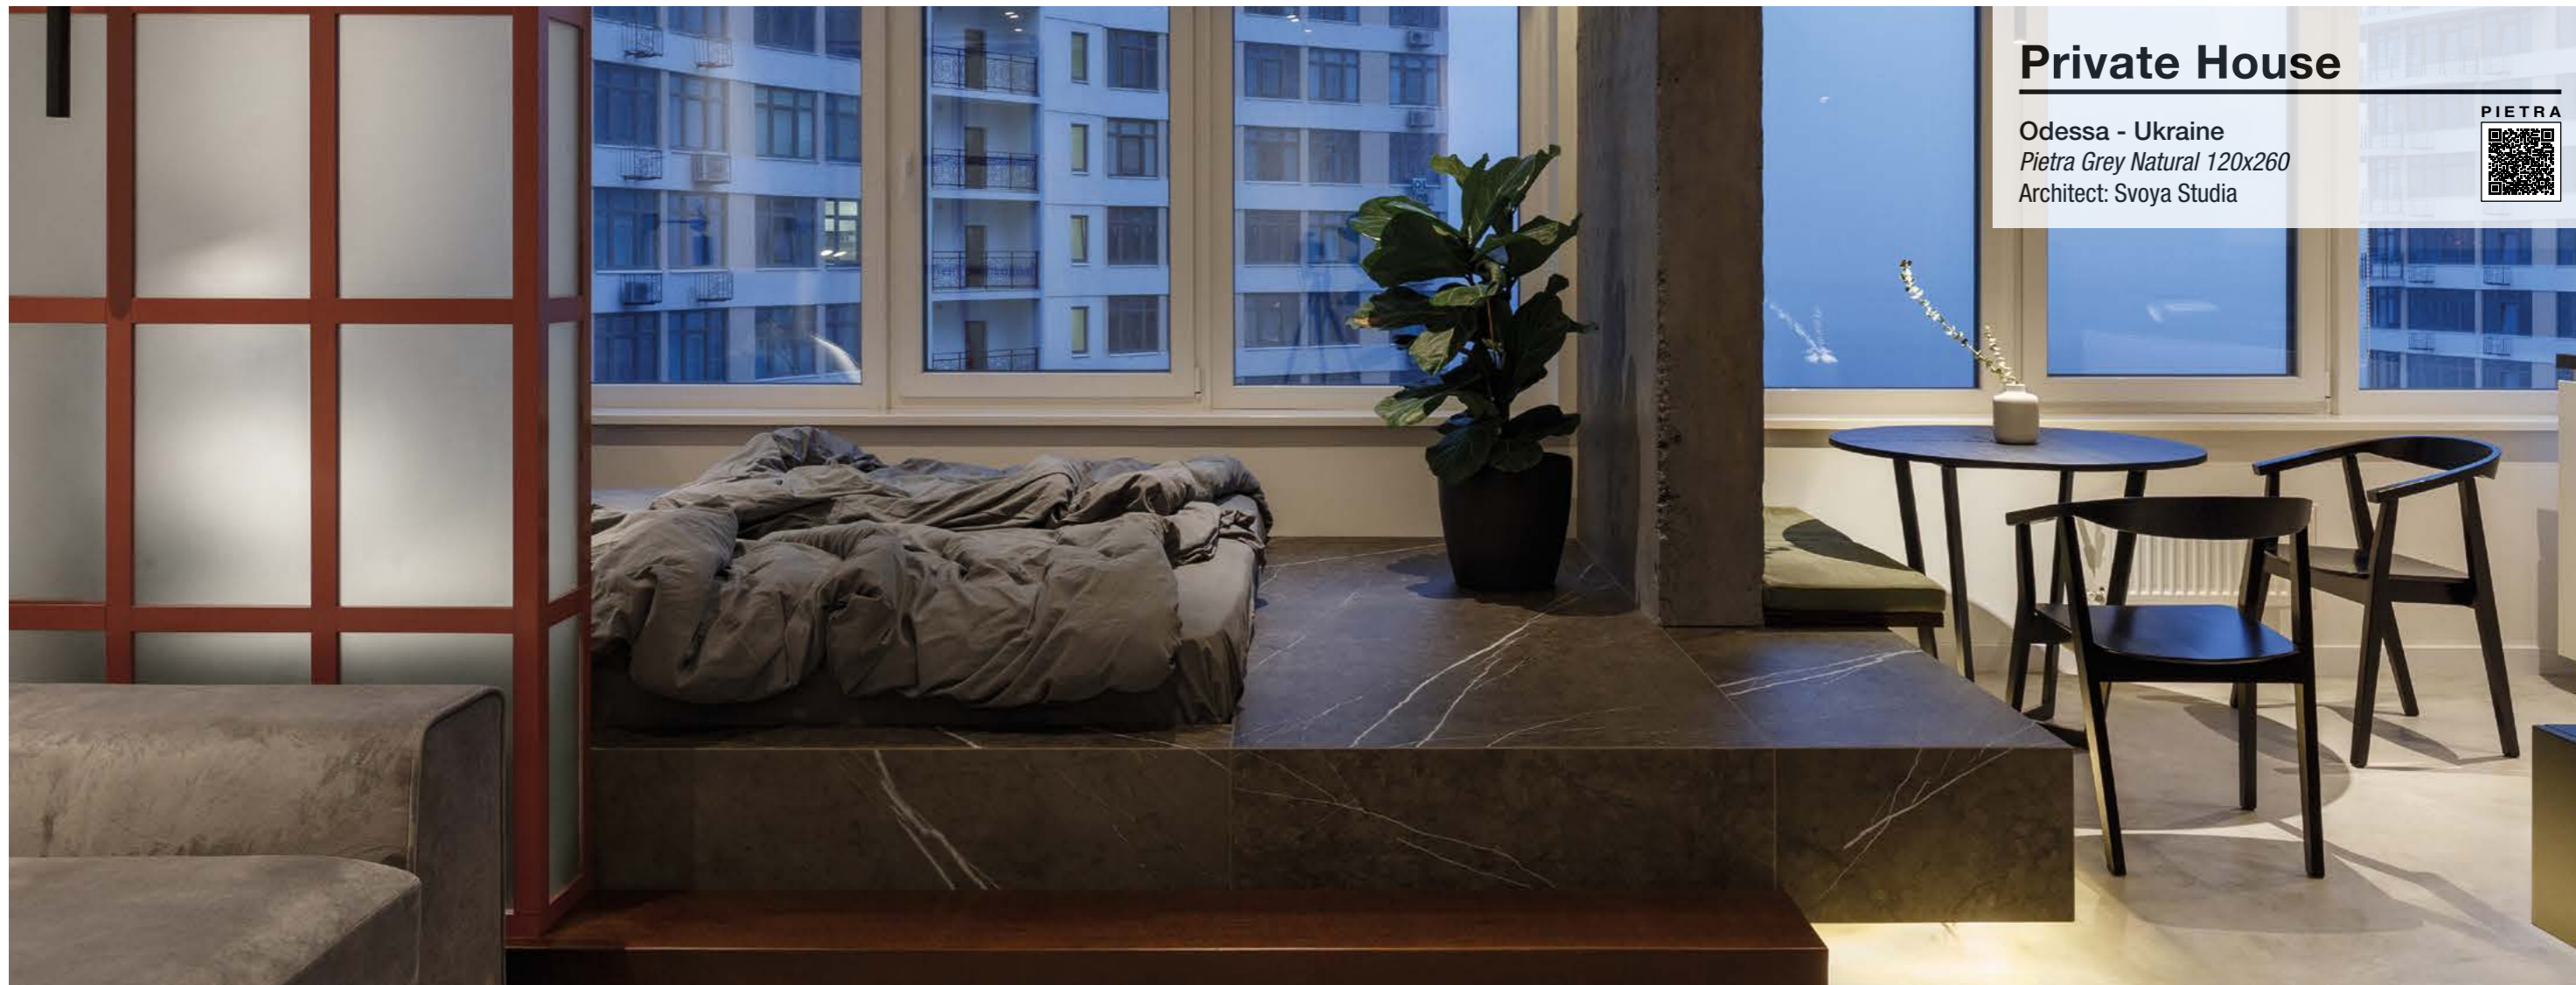

TATTOO

Private House

Hollywood Hills (CA) - USA
Junoon Maple Natural 30x260 cm
Designer: Studio Keiko

JUNOON

Private House

Odessa - Ukraine
Pietra Grey Natural 120x260
Architect: Svoya Studio

PIETRA

Private House