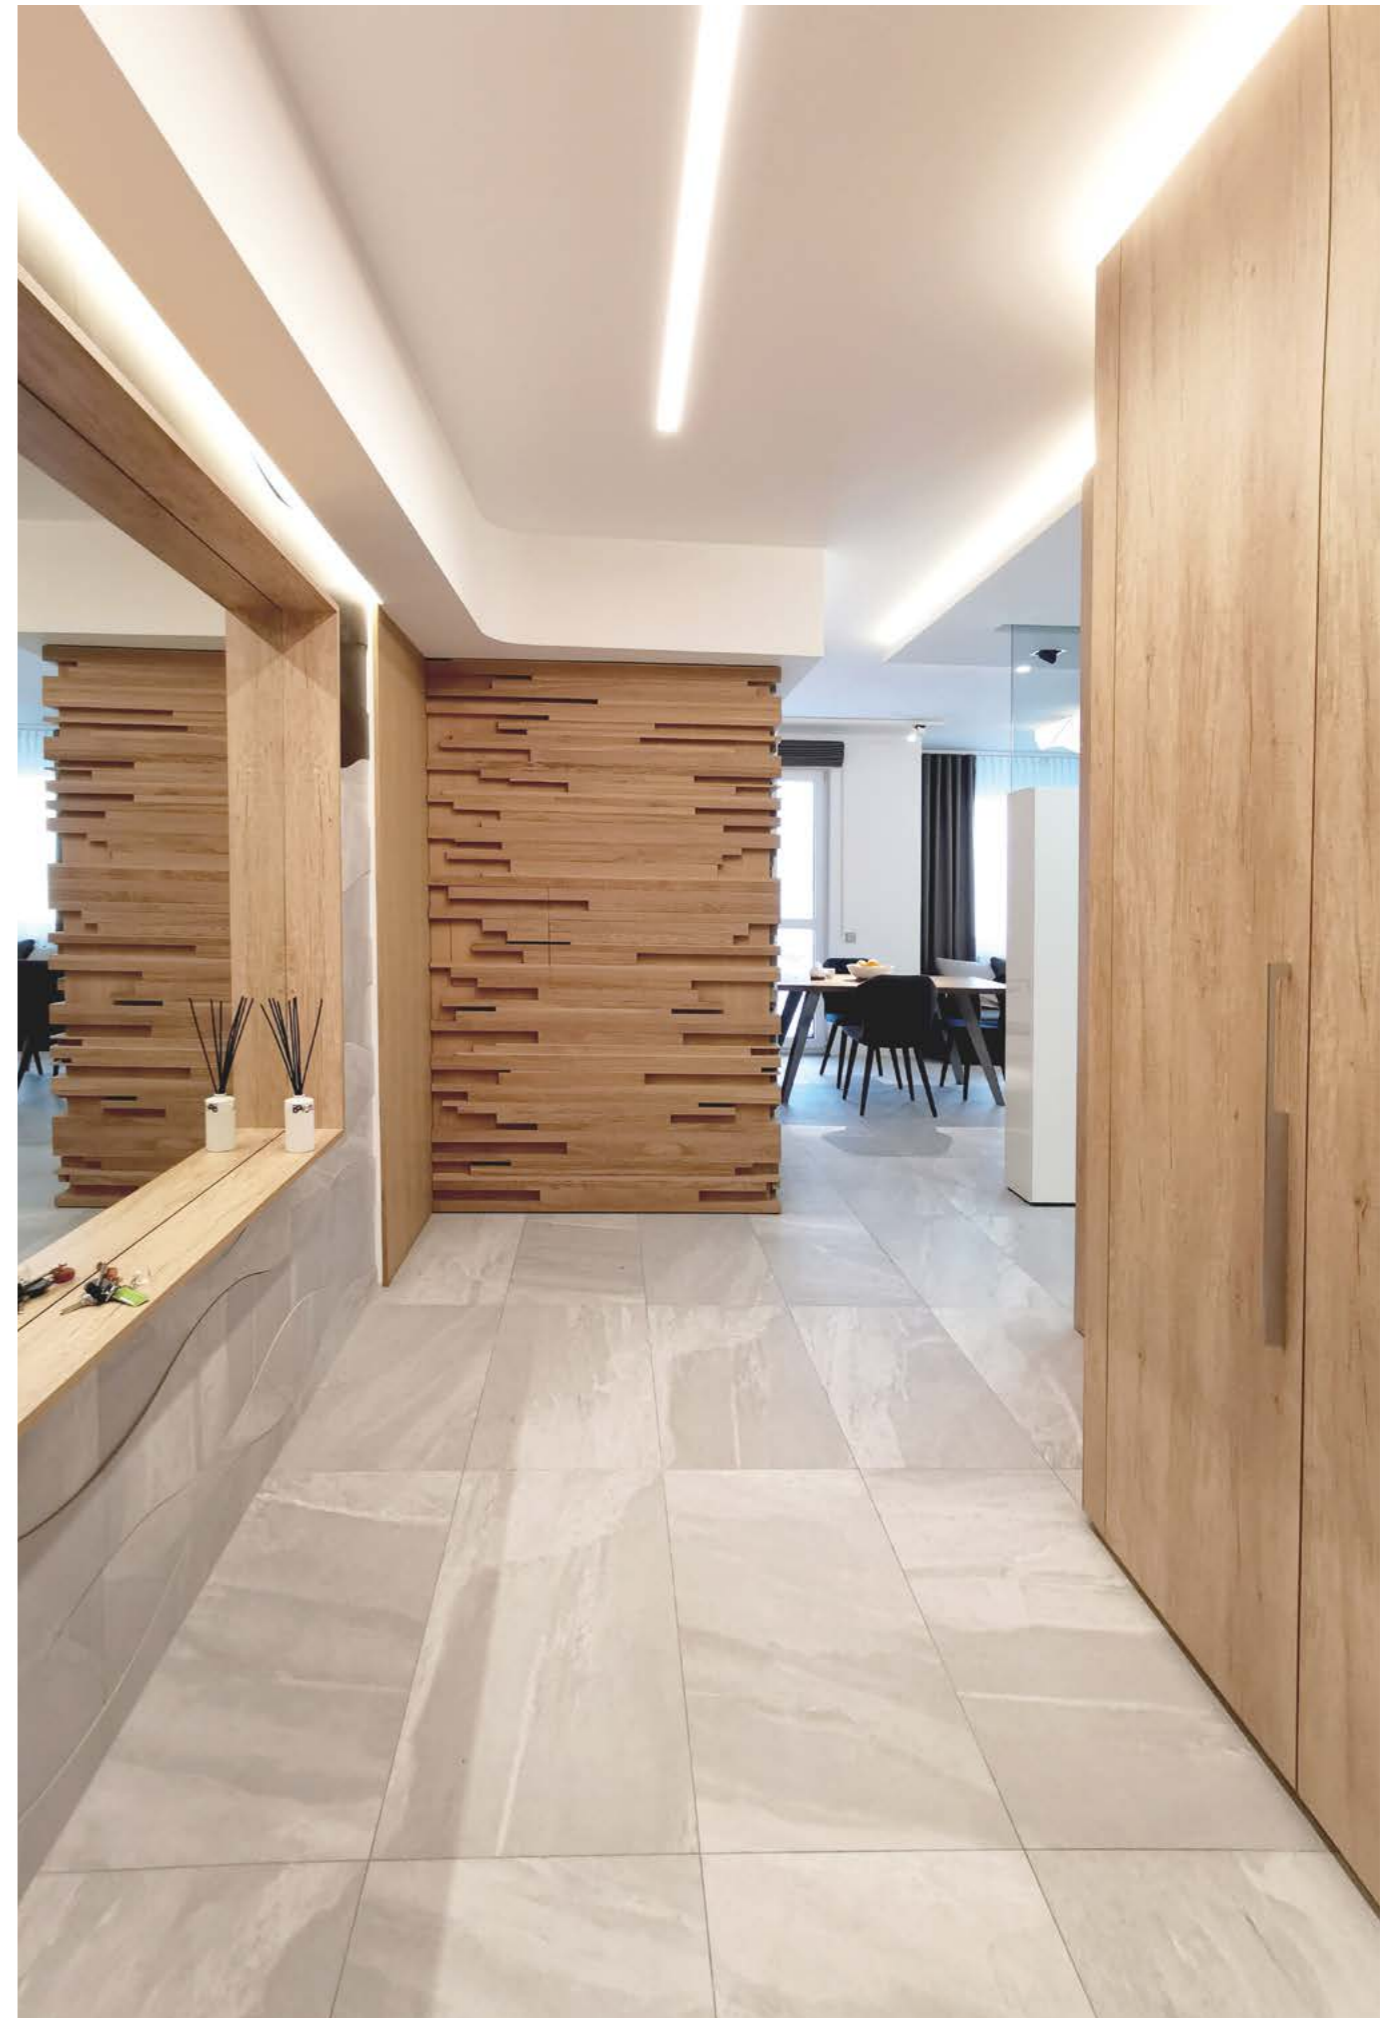

Private House

Minsk - Belarus
Materia White Natural 30x60
Materia White Natural 60x60
Architect: Maze Studio