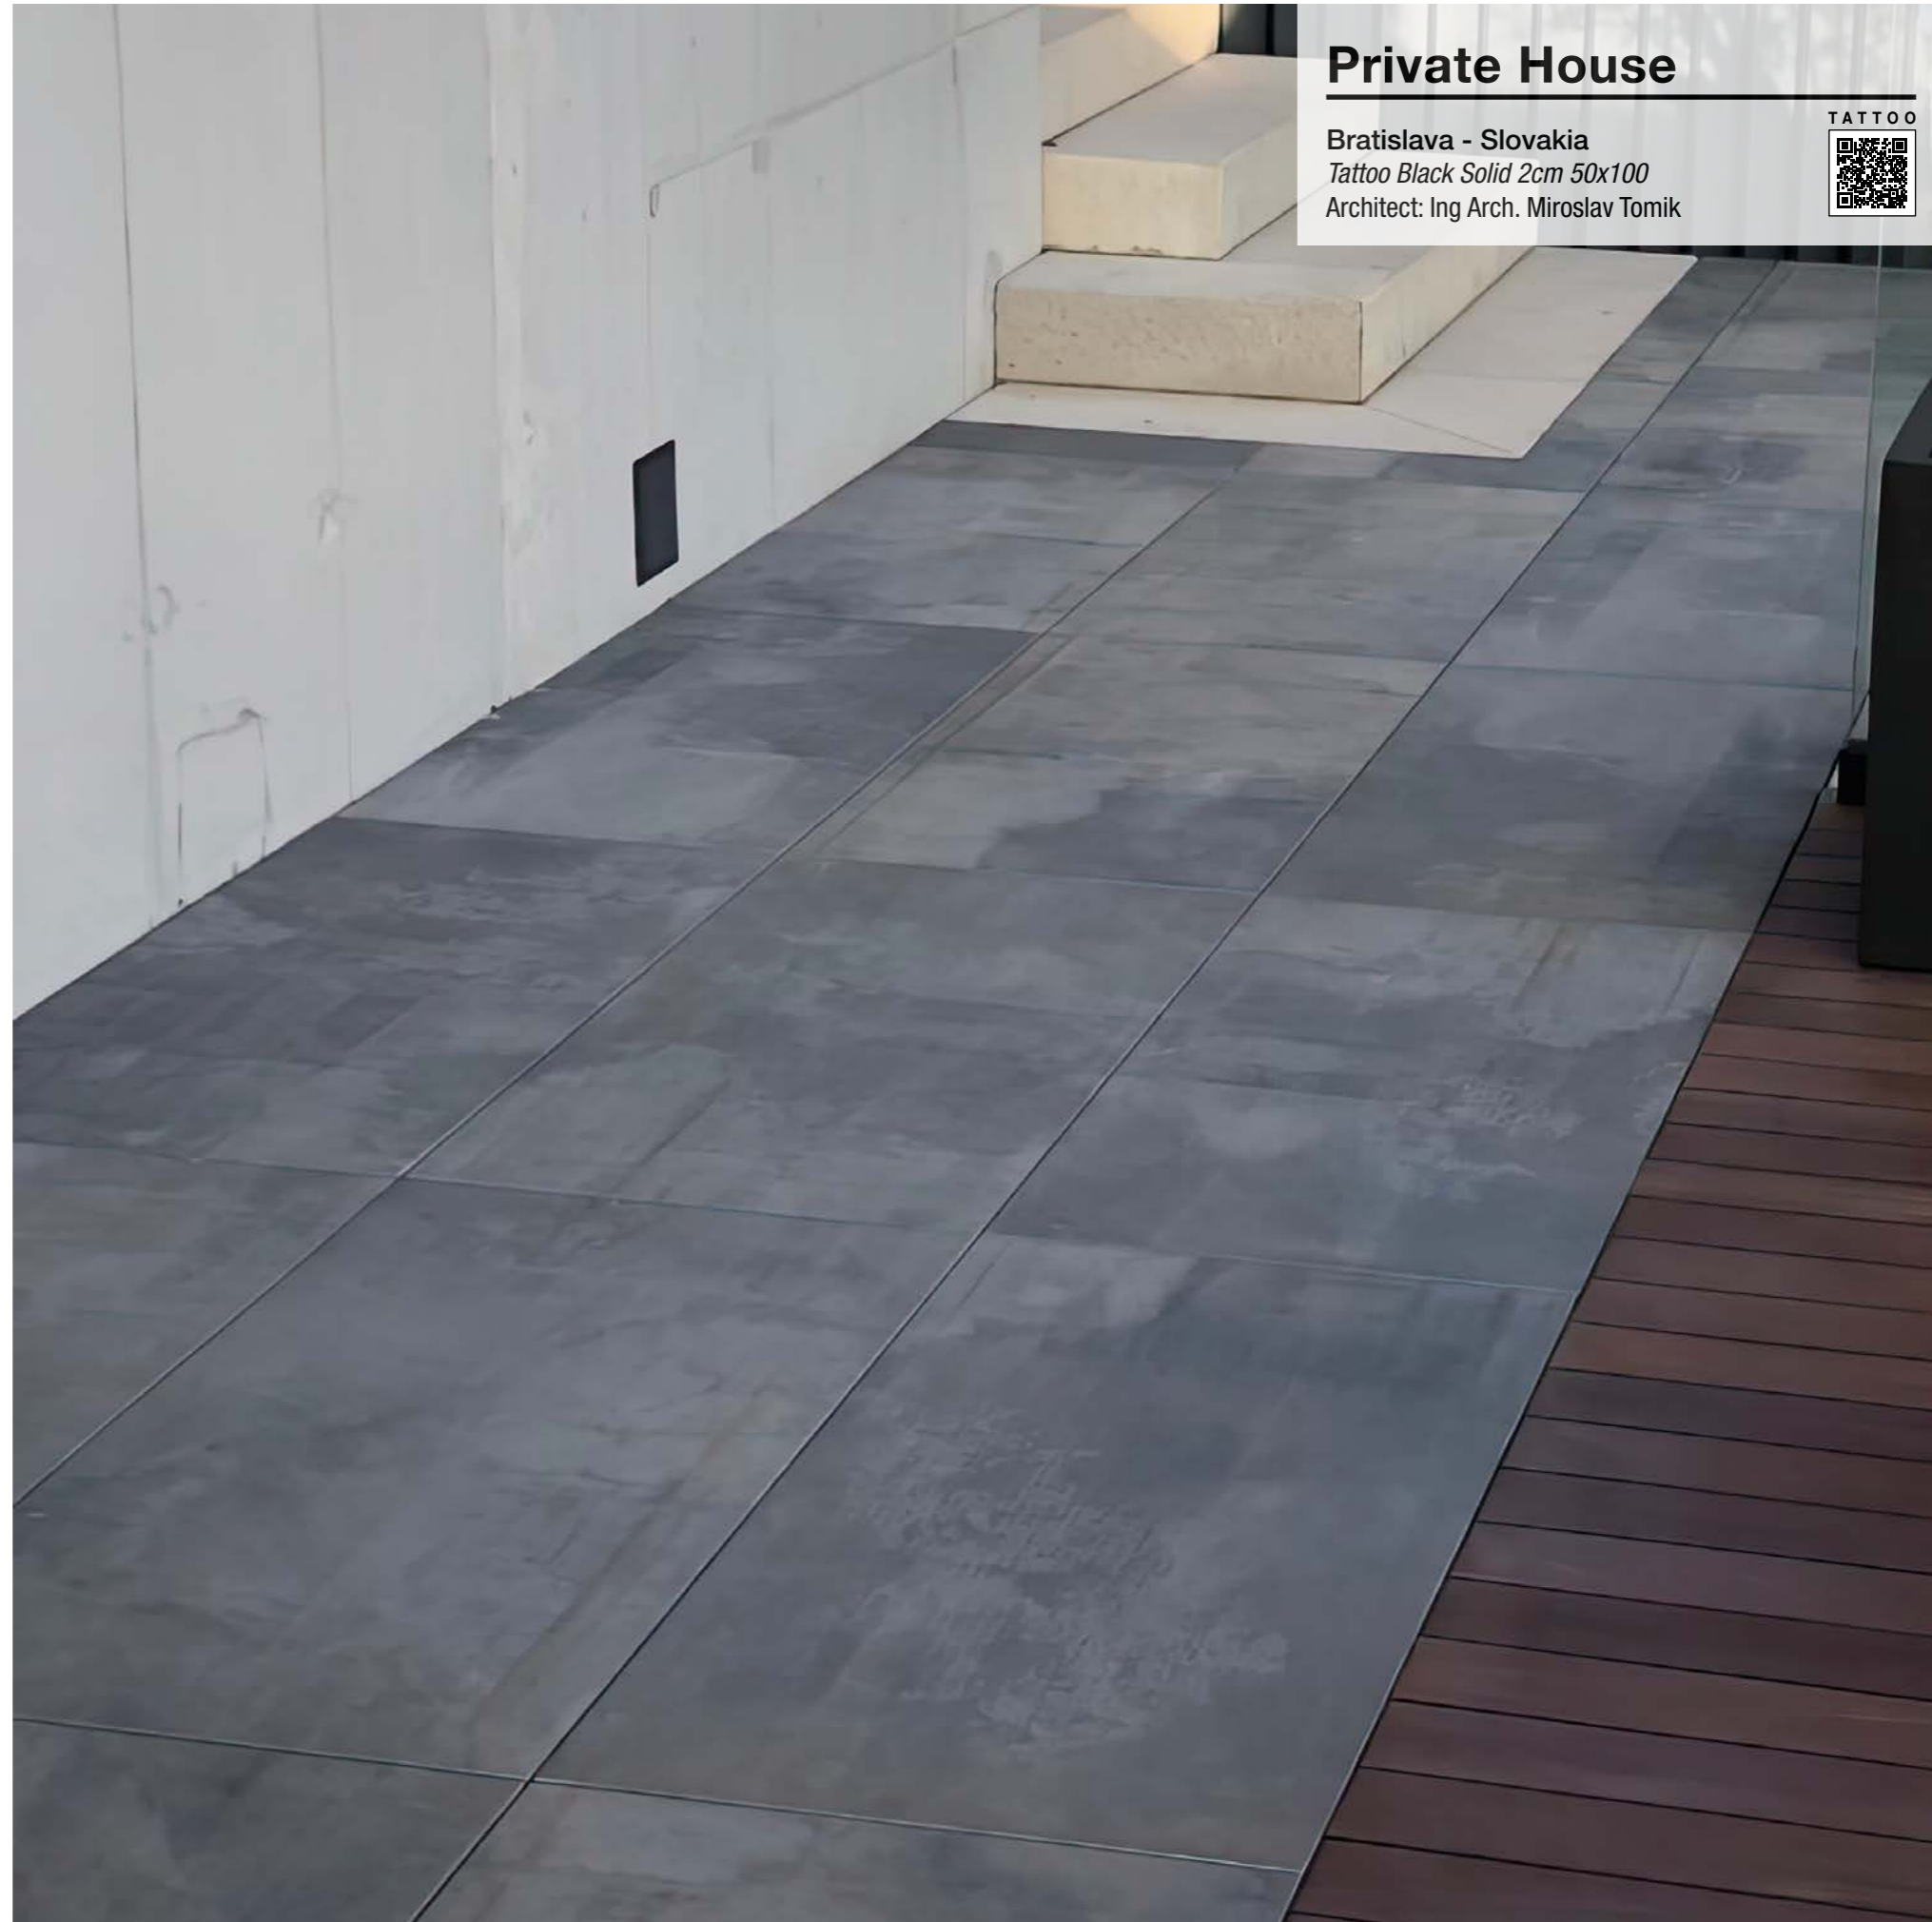

Private House

Bratislava - Slovakia
Tattoo Black Solid 2cm 50x100
Architect: Ing Arch. Miroslav Tomik