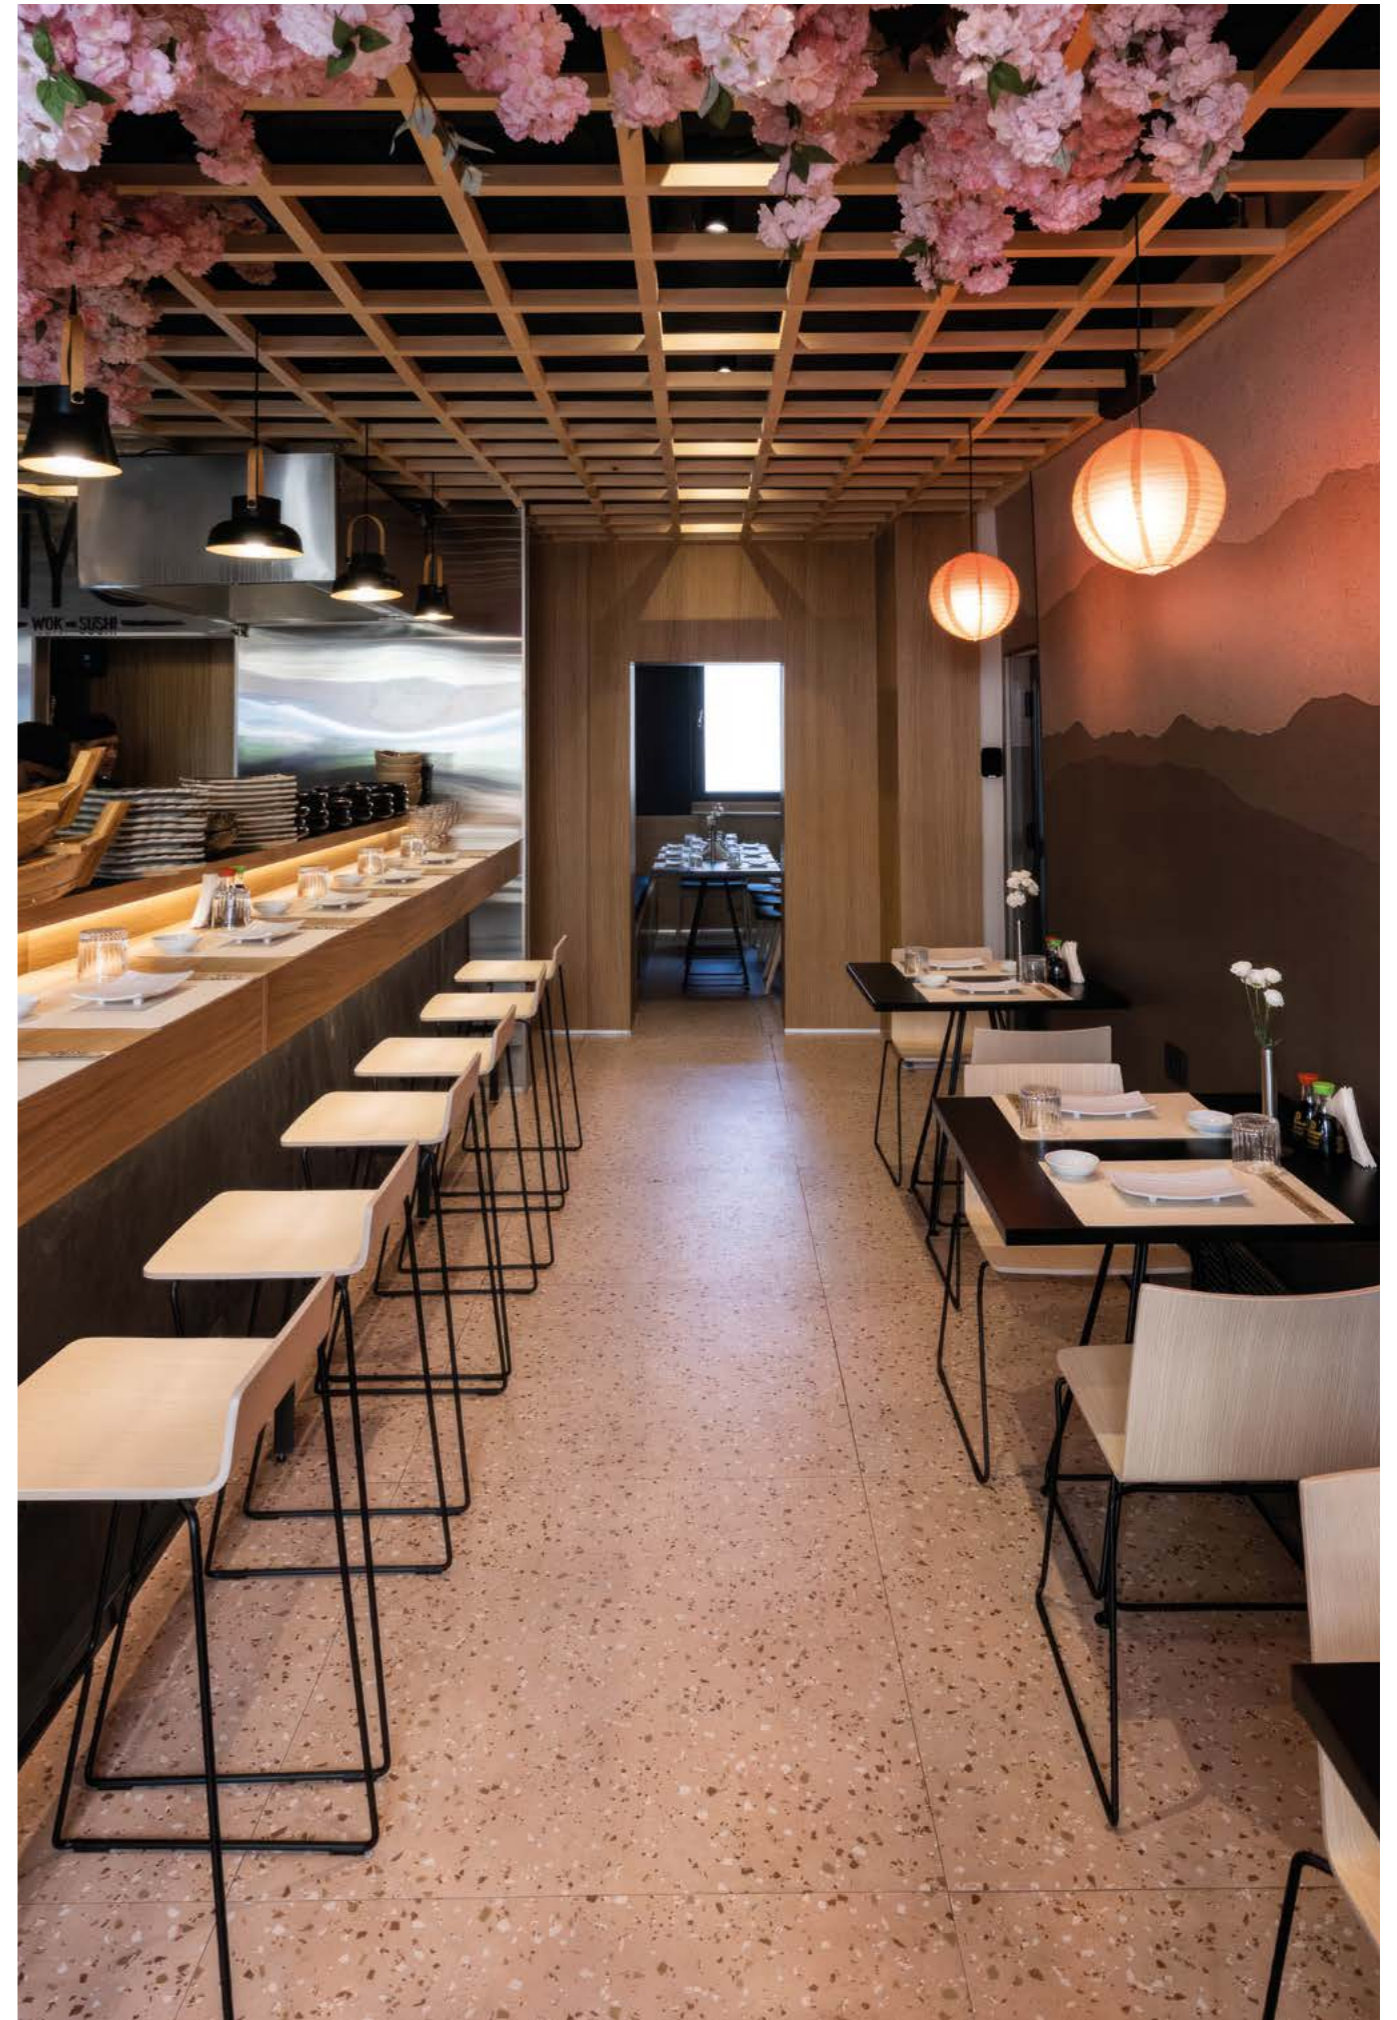

RIY Restaurant

Timisoara - Romania
South Pink Natura 100x100
Architect: NKN arhitectura
Photos: NKN Arhitectura Design

La Cave Bar Tapas

Nueva Caledonia
Starline Black Natural Hexagon

STARLINE

Stationairy Restaurant