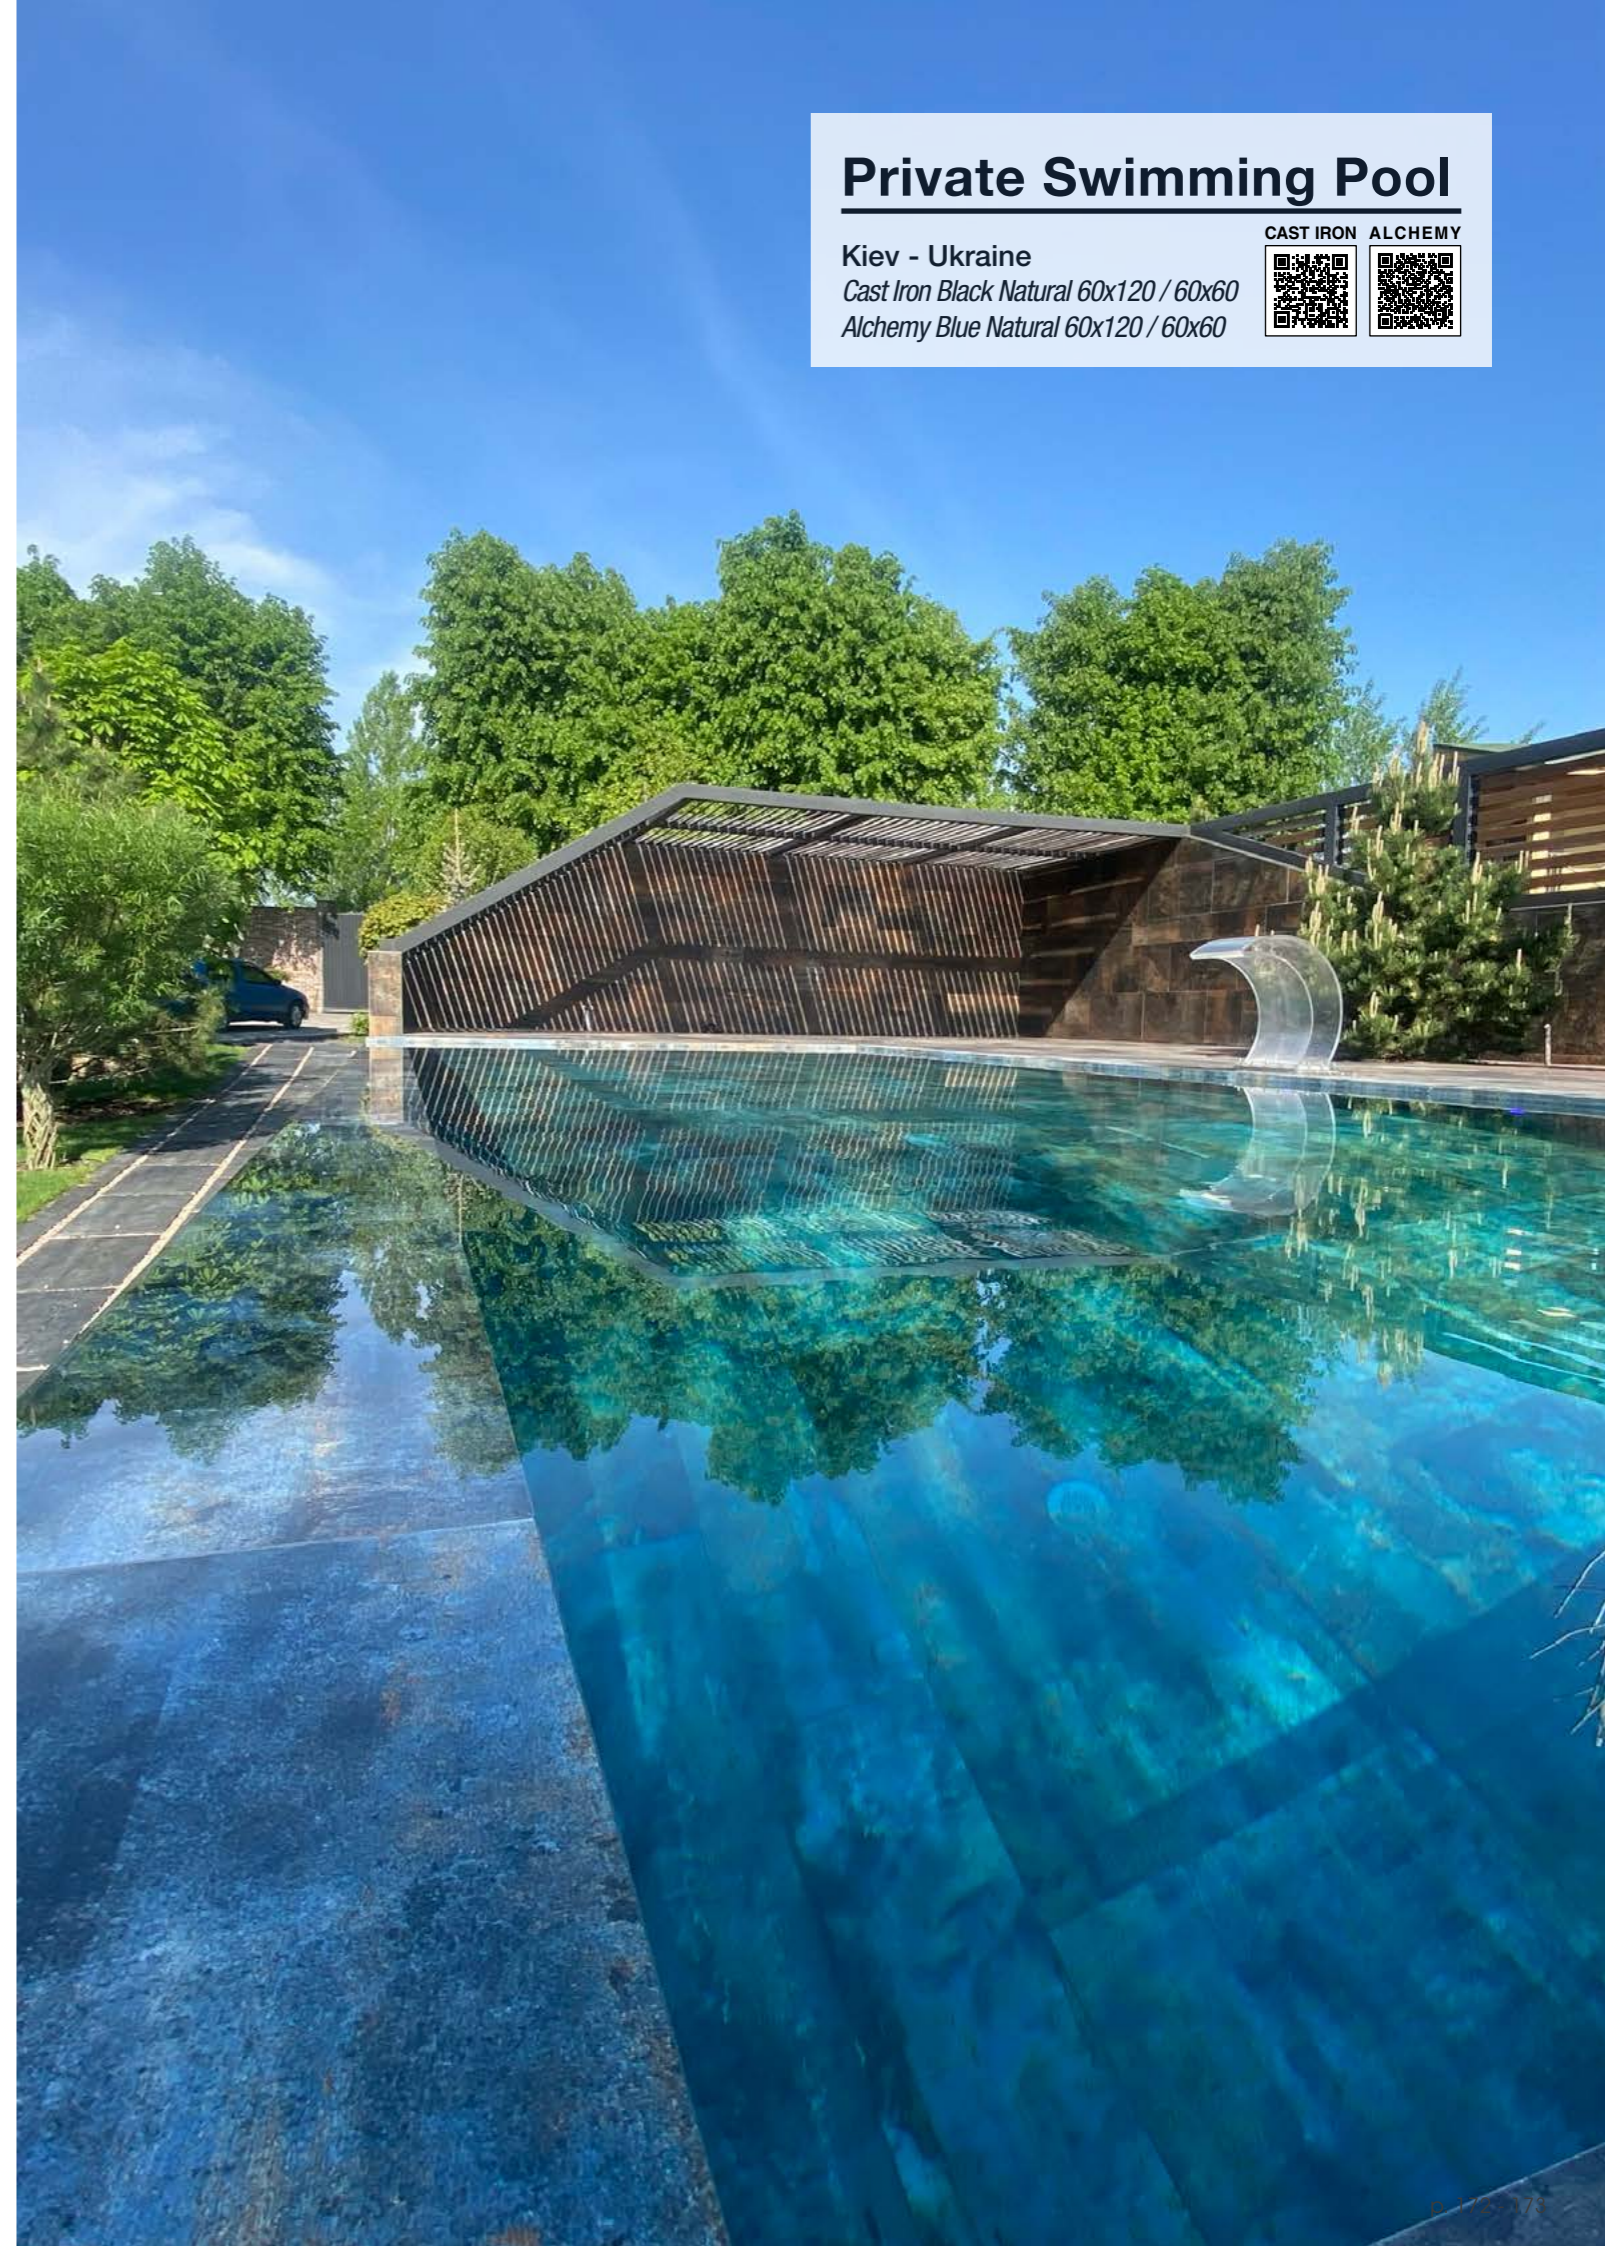

Private Swimming Pool

Kiev - Ukraine
Cast Iron Black Natural 60x120 / 60x60
Alchemy Blue Natural 60x120 / 60x60