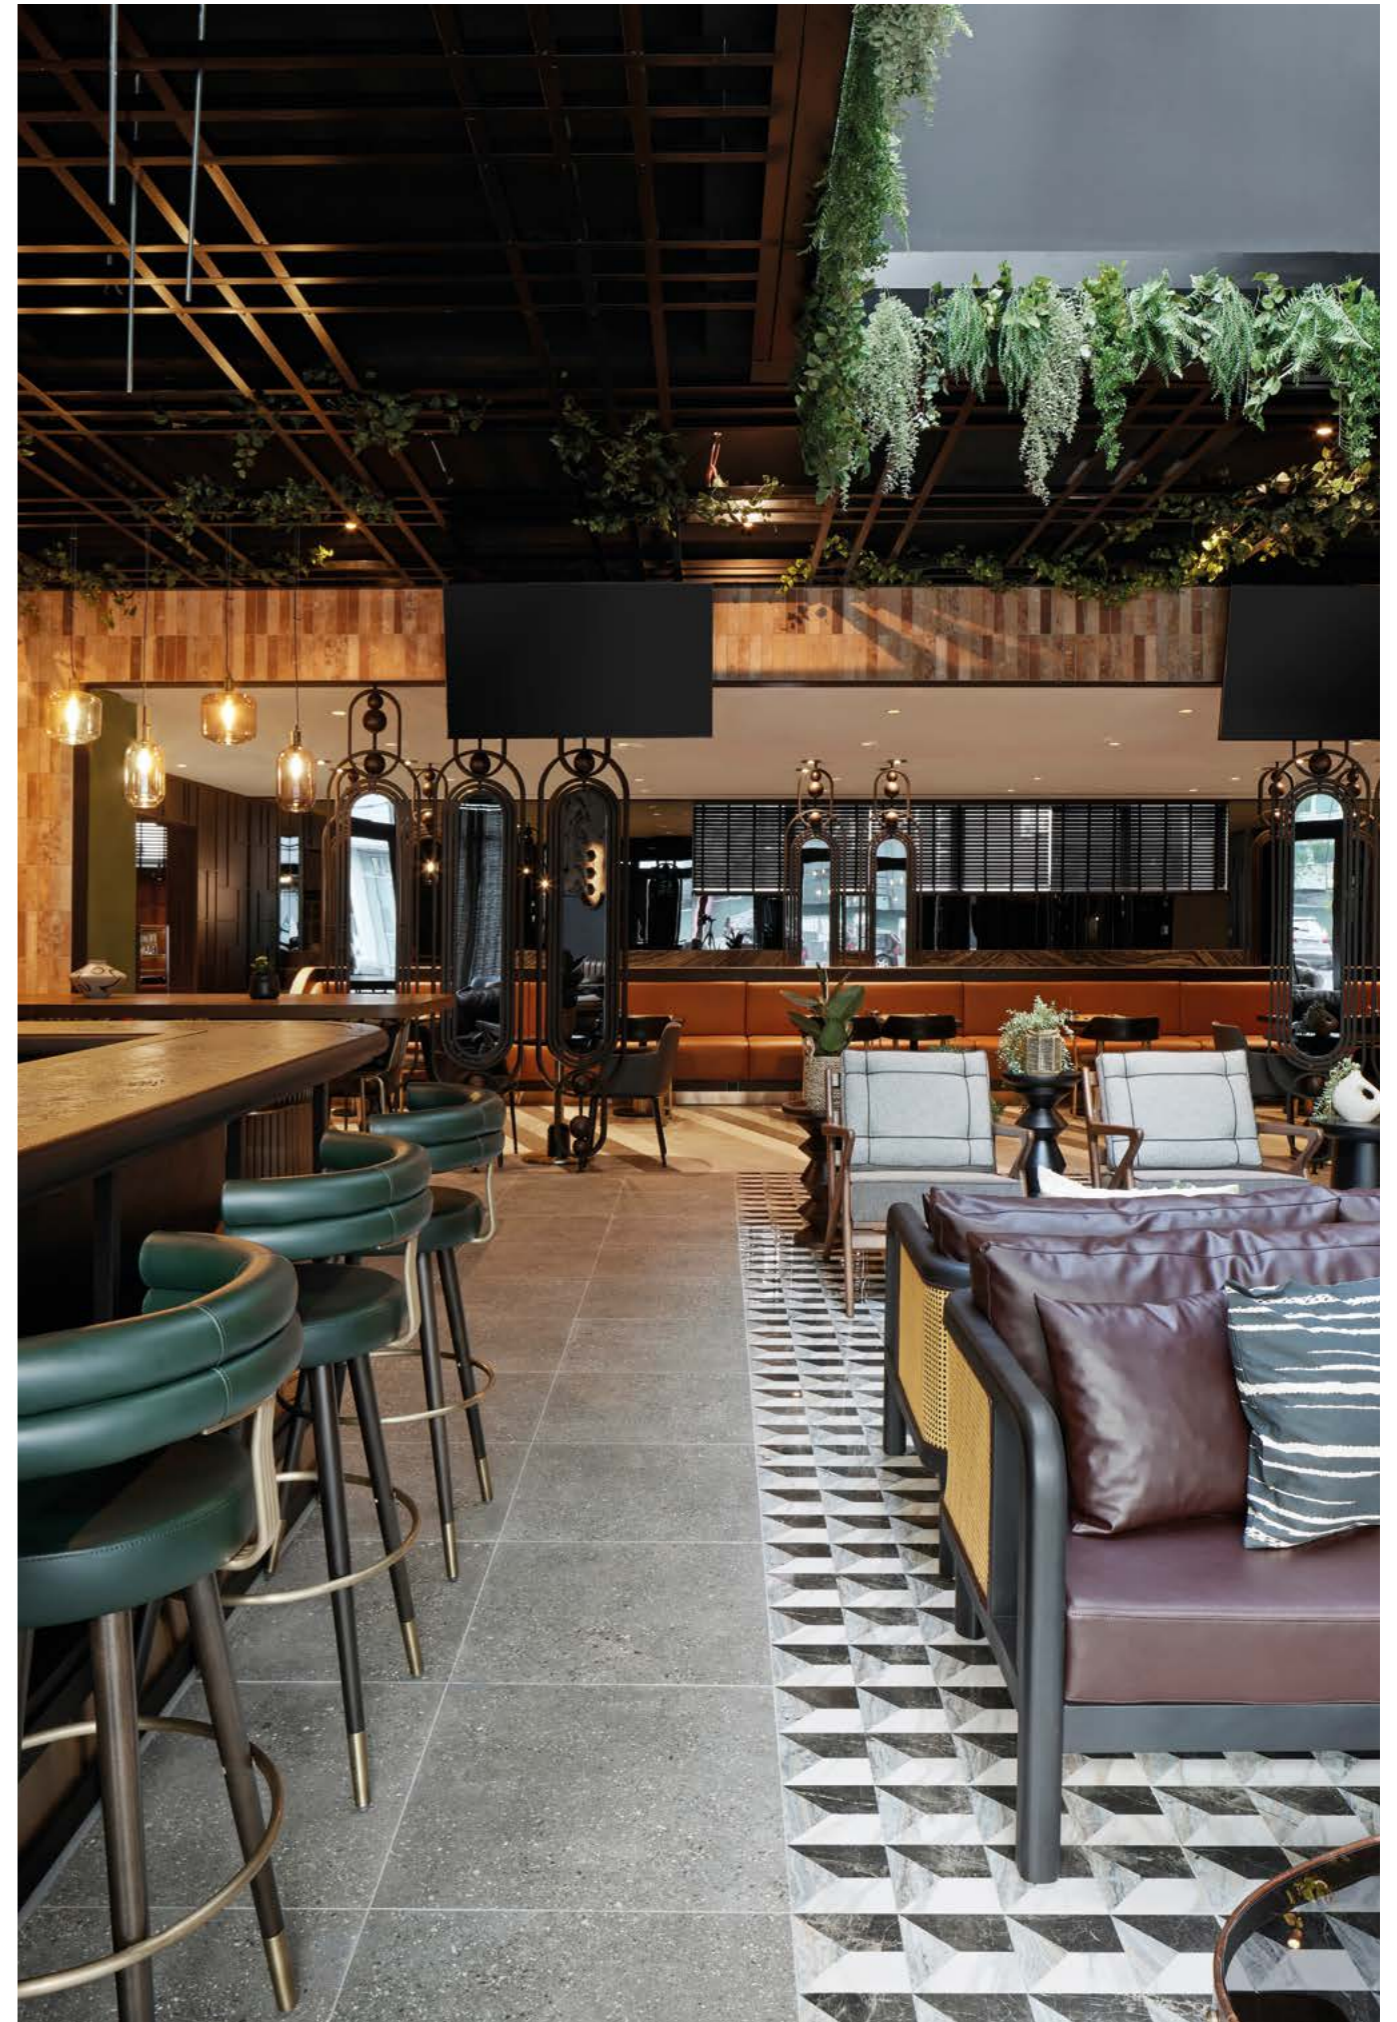

RIY Restaurant

Timisoara - Romania
South Pink Natura 100x100
Architect: NKN arhitectura
Photos: NKN Arhitectura Design

La Cave Bar Tapas

Nueva Caledonia
Starline Black Natural Hexagon

STARLINE

Stationairy Restaurant