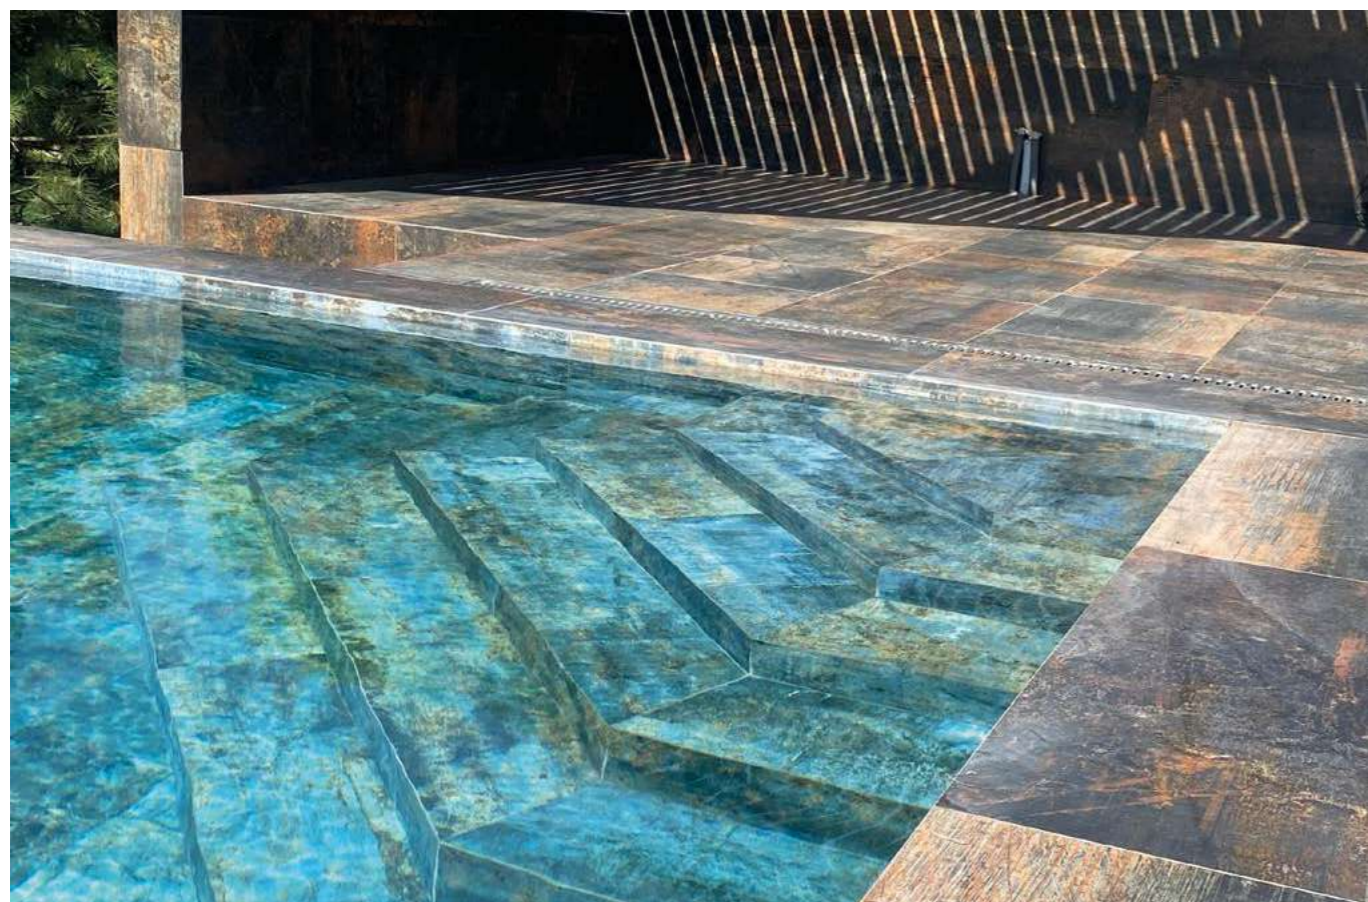

Private Swimming Pool

Kiev - Ukraine
Cast Iron Black Natural 60x120 / 60x60
Alchemy Blue Natural 60x120 / 60x60