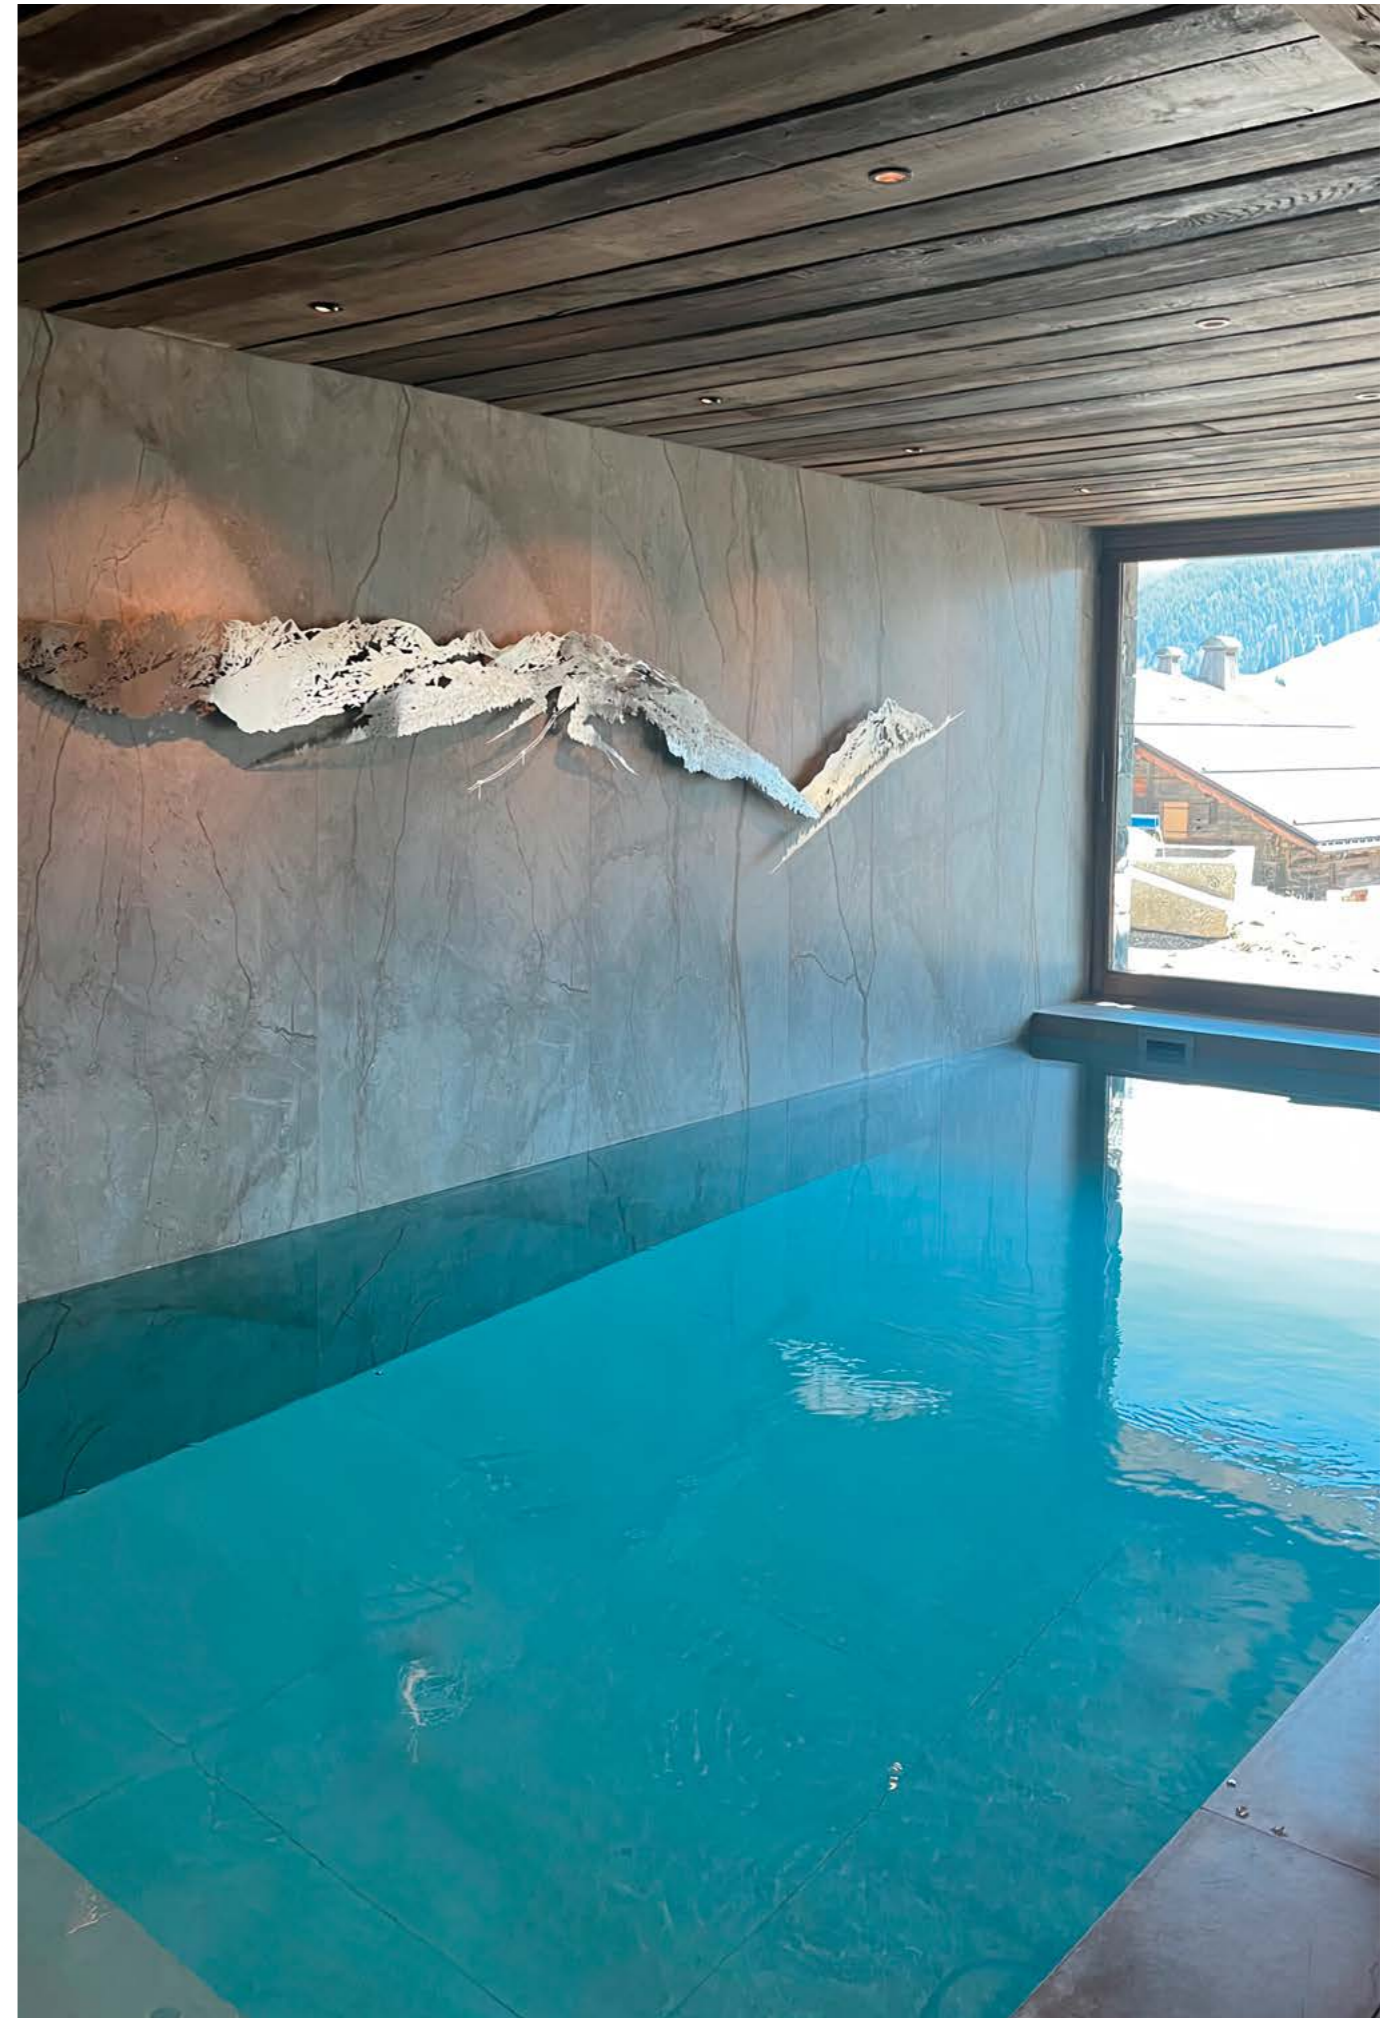

Pool & Spa Hammam

La Clusaz, Alpes - France
Wild Forest Grey Natural 120x260
Architect: Mda Architecture D'intérieur