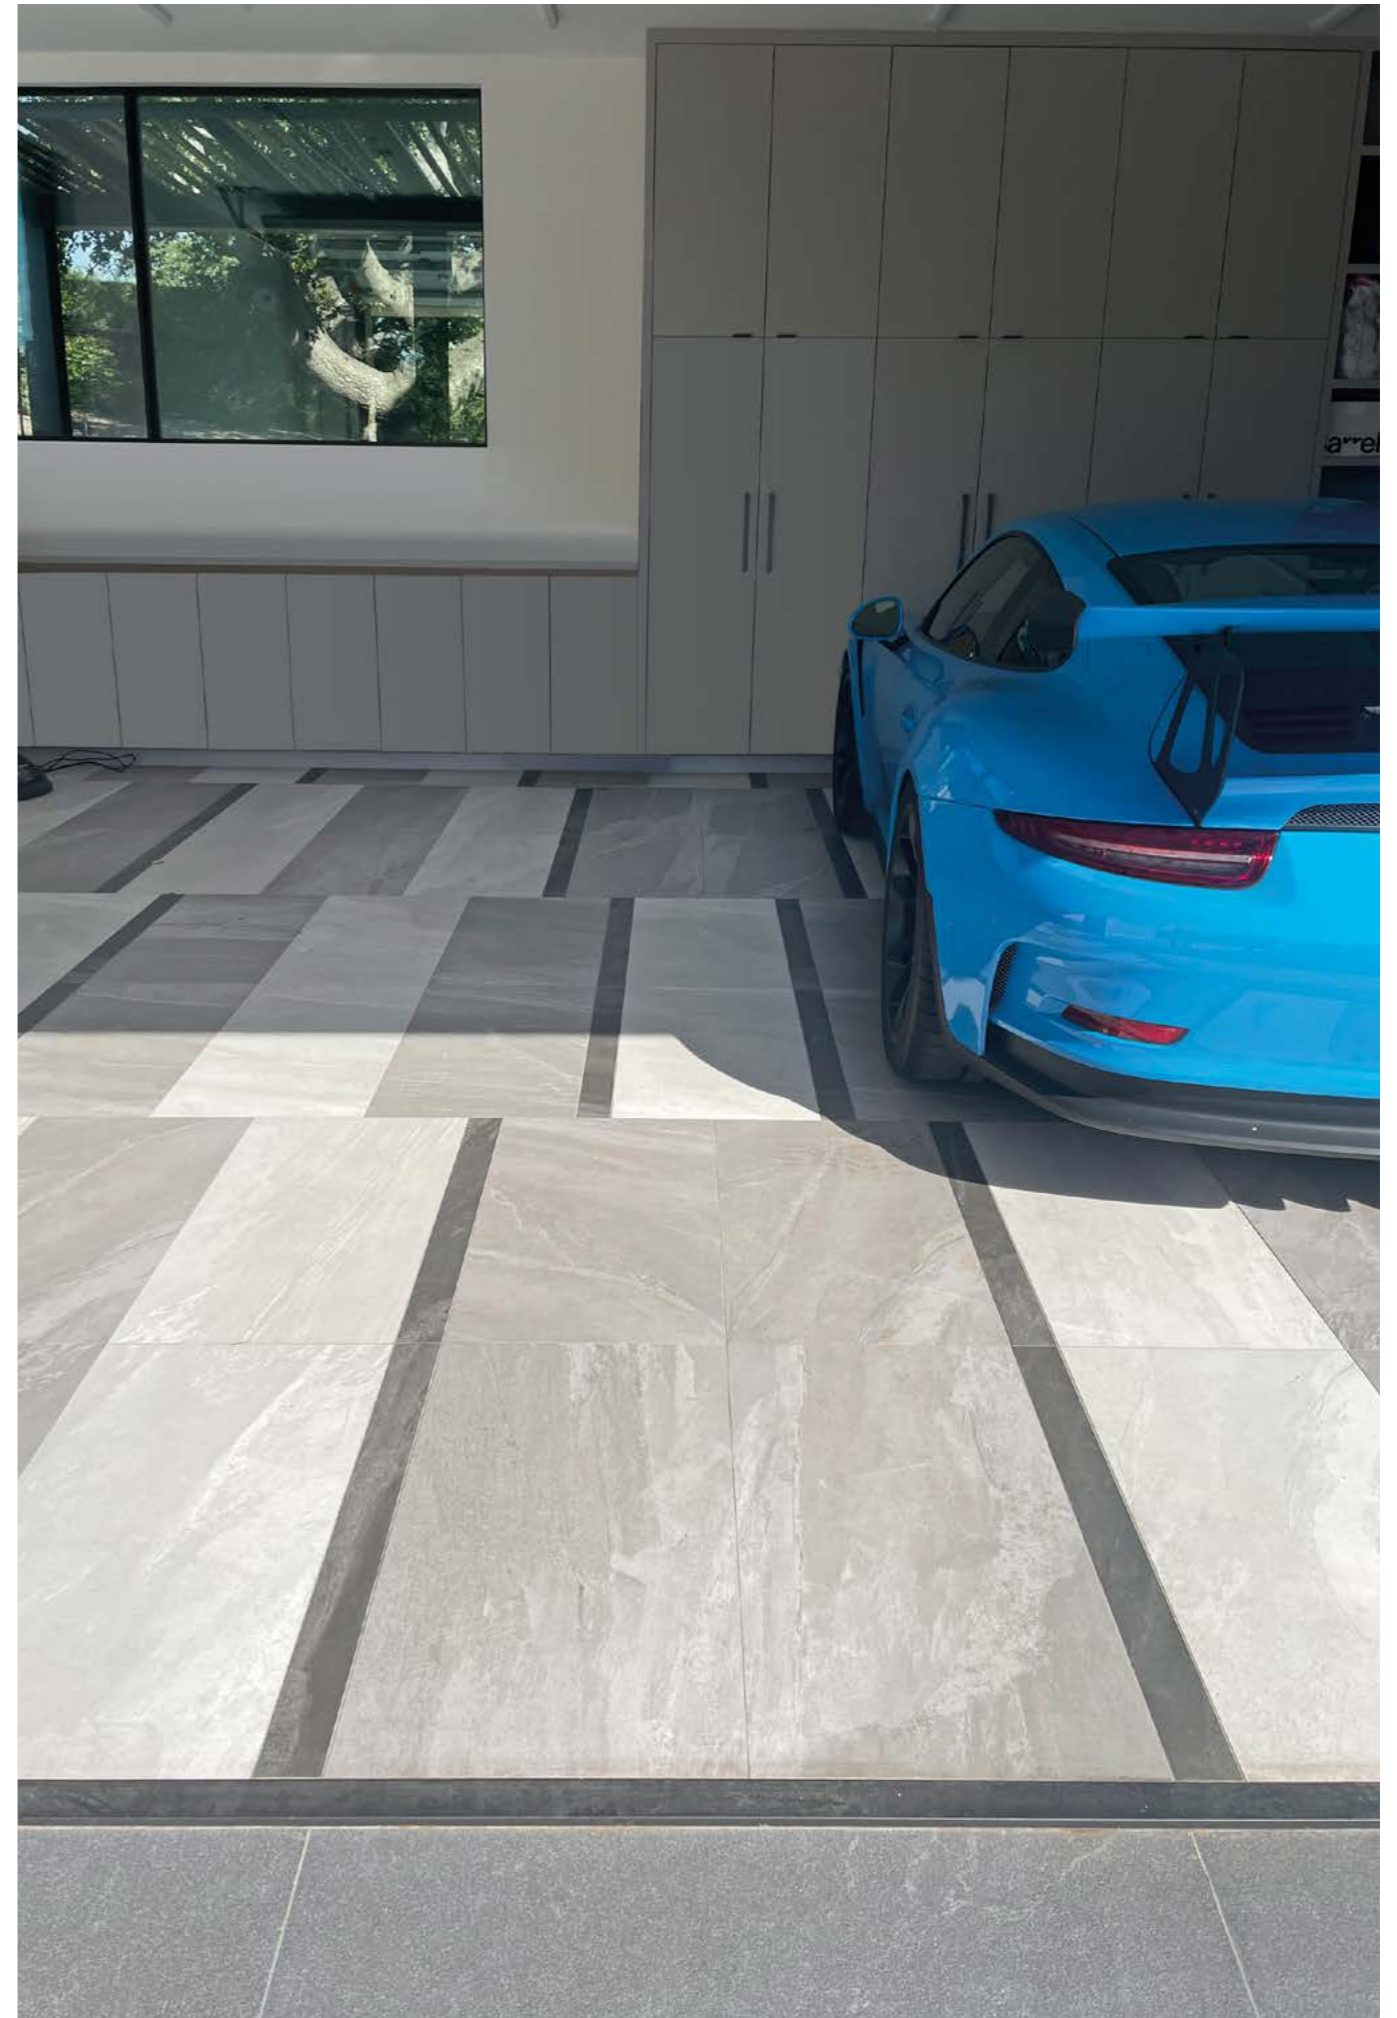

Private House

Los Angeles - Usa

Materia White & Grey Solid 2 cm 50x100

MATERIA

Private House

Gelendzhik - Rusia

Zinc Green Natural 120x260

Zinc Black Natural 120x120