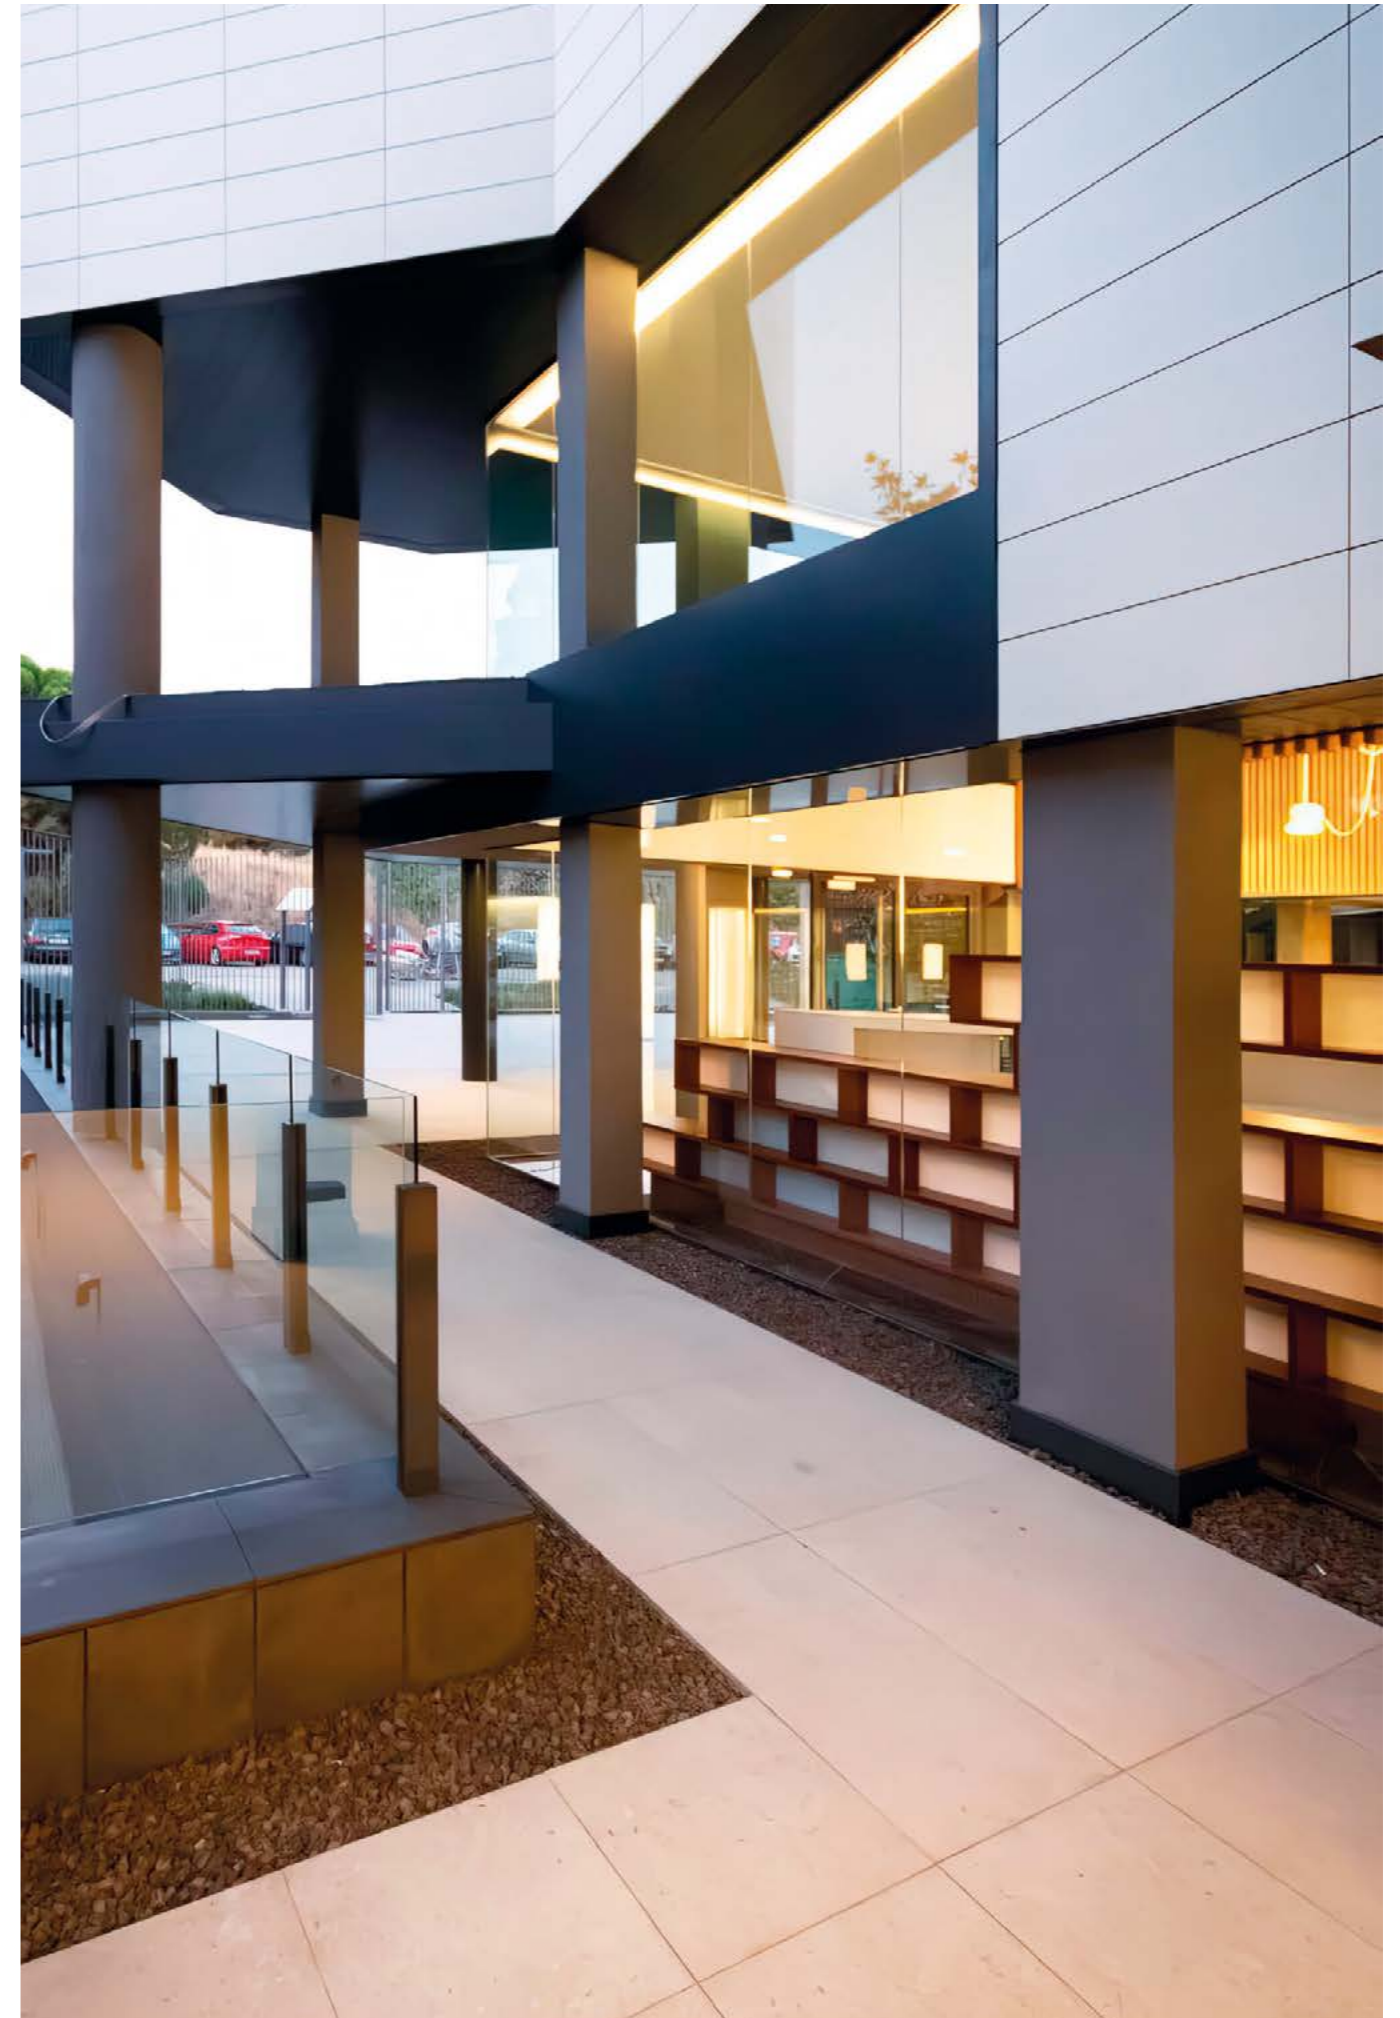

Lagos Park

Madrid - Spain
Anarchy White 60x60
Pietra Grey Polished 120x120
Architect: Camacho Macia+Dhoce