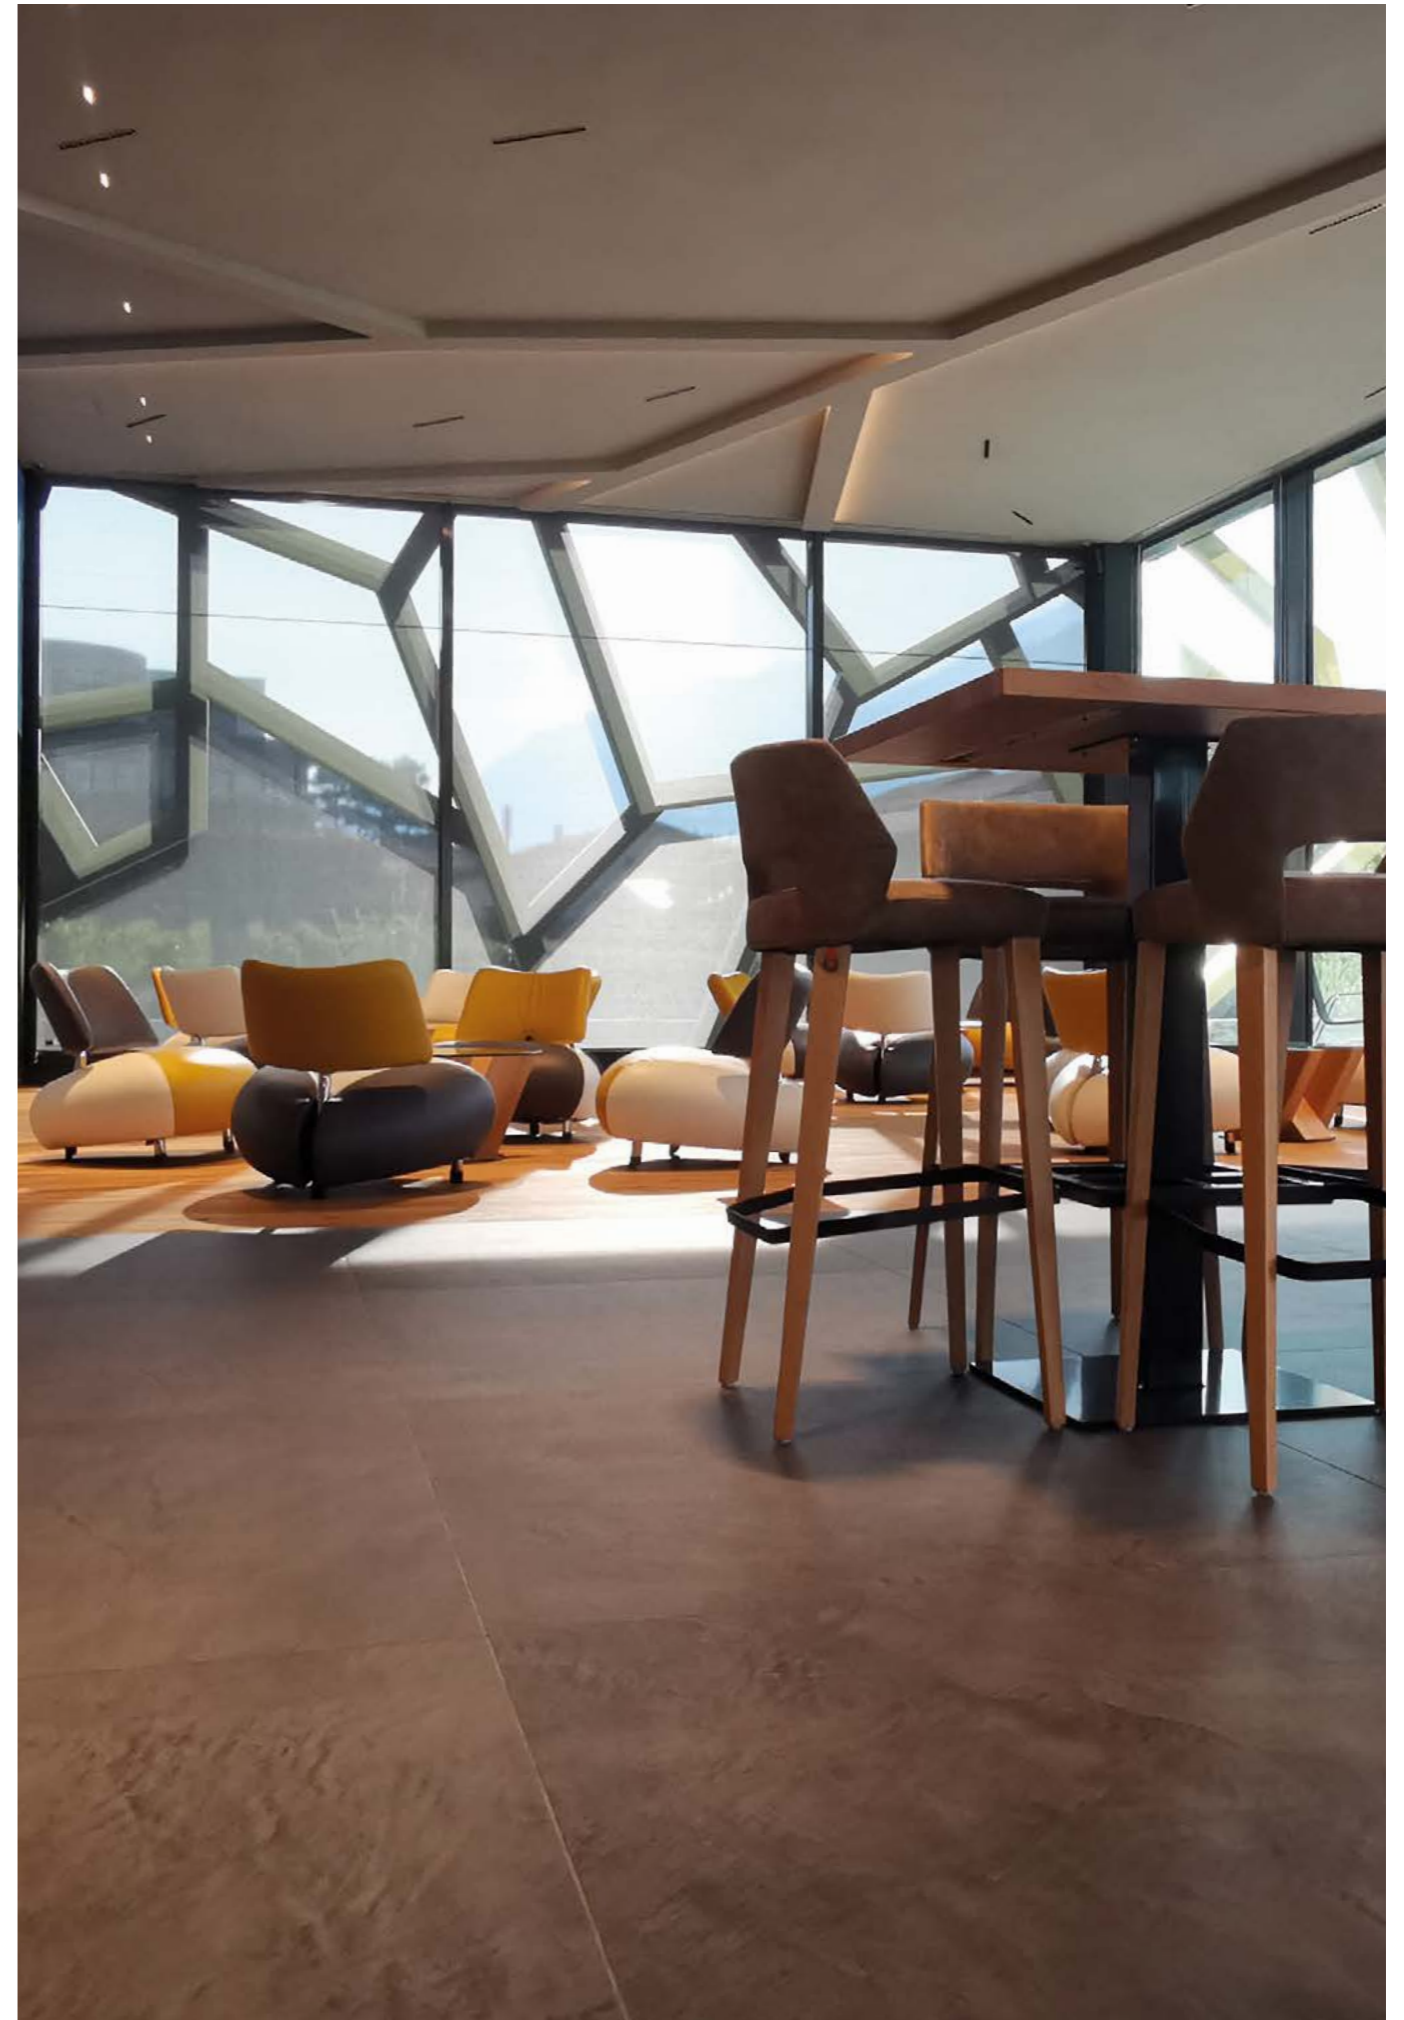

Berlin, Germany
Wind Grey 60x60
Ocean Blue Decor 60x60
Designer : Designist, Istanbul

63

Fernand Cina Events

EQUINOX

Salgesch - Switzerland
Equinox Anthracite Natural 120x120

Therme Laa Hotel & Spa

Laa an der Thaya - Austria