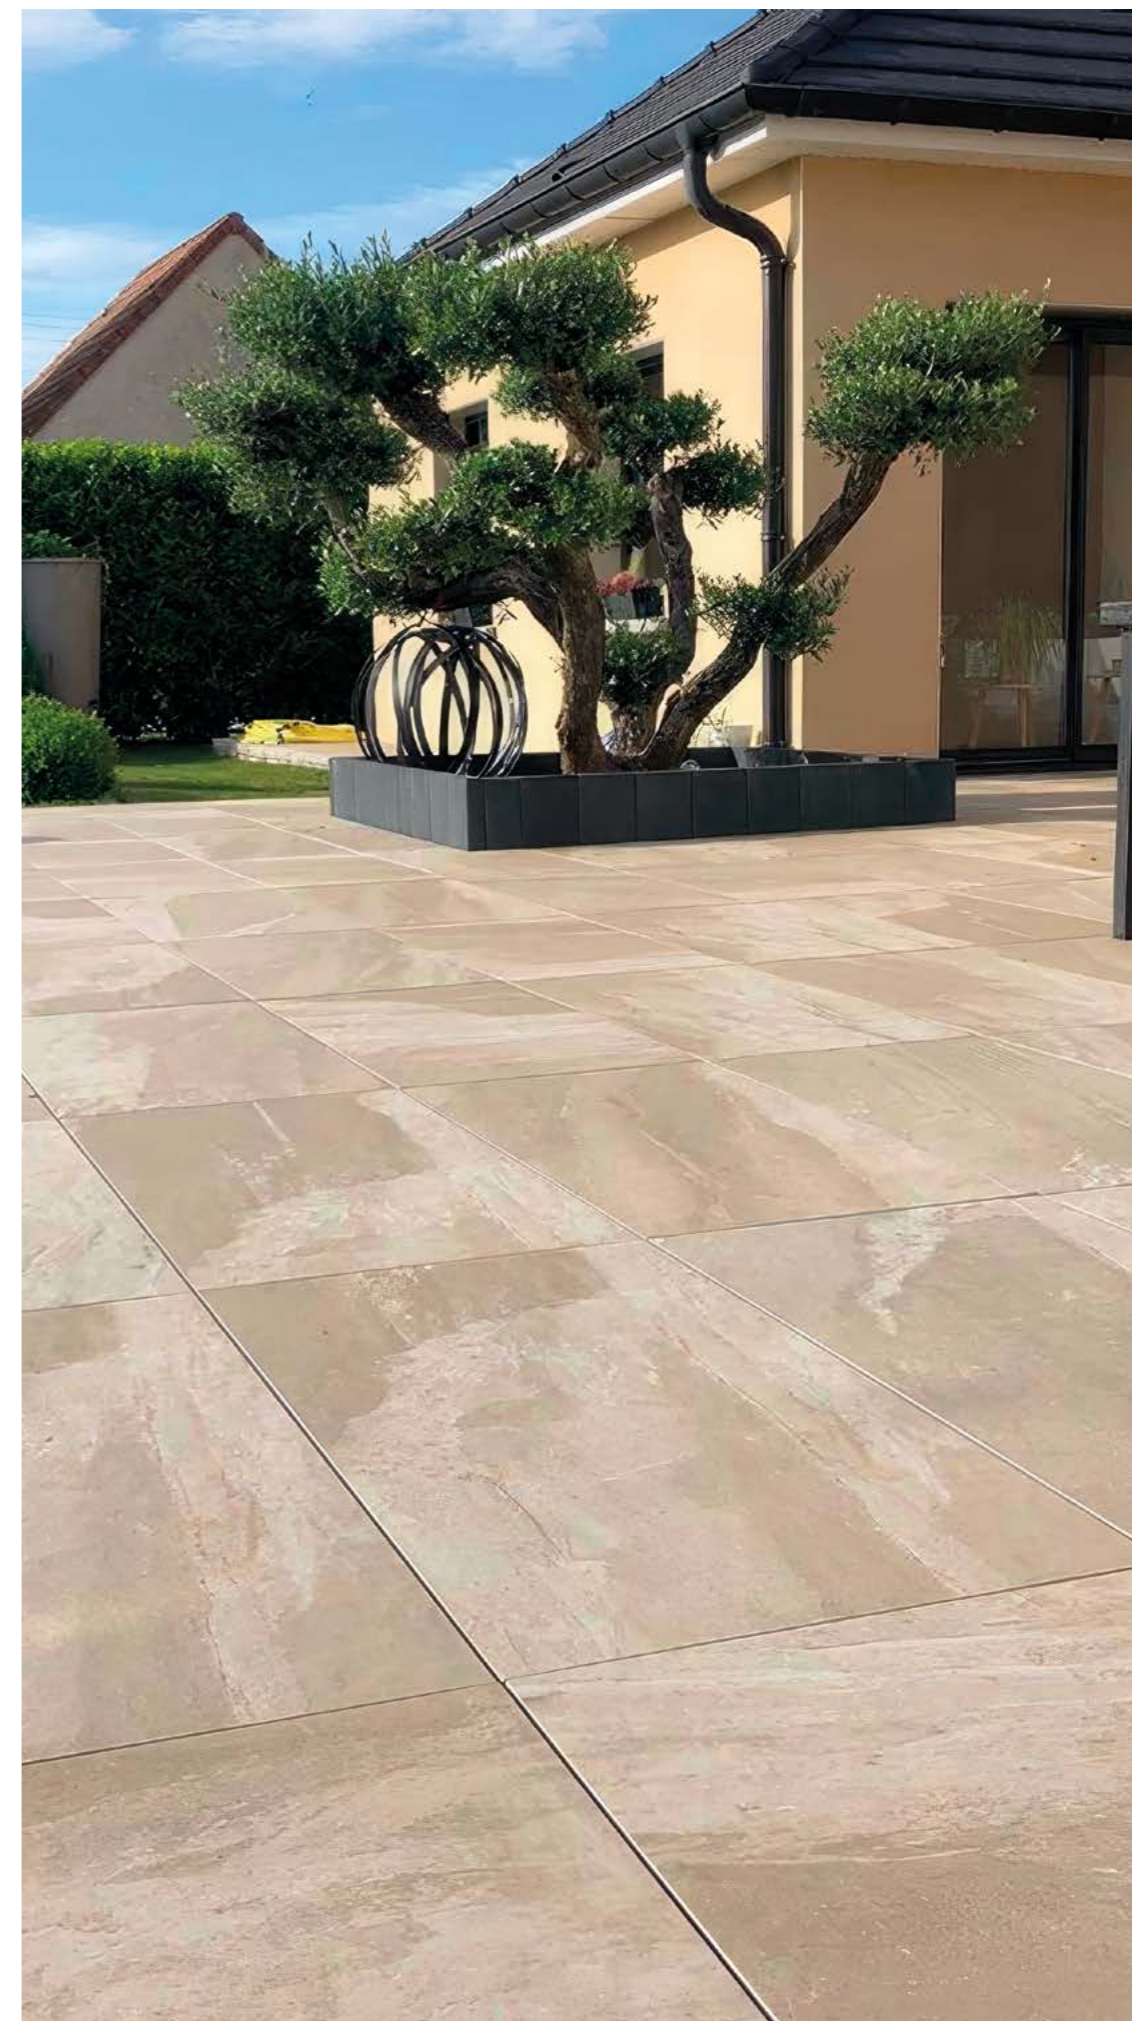

Private House

Dijon - France

Materia Beige Solid 2 cm 50x100