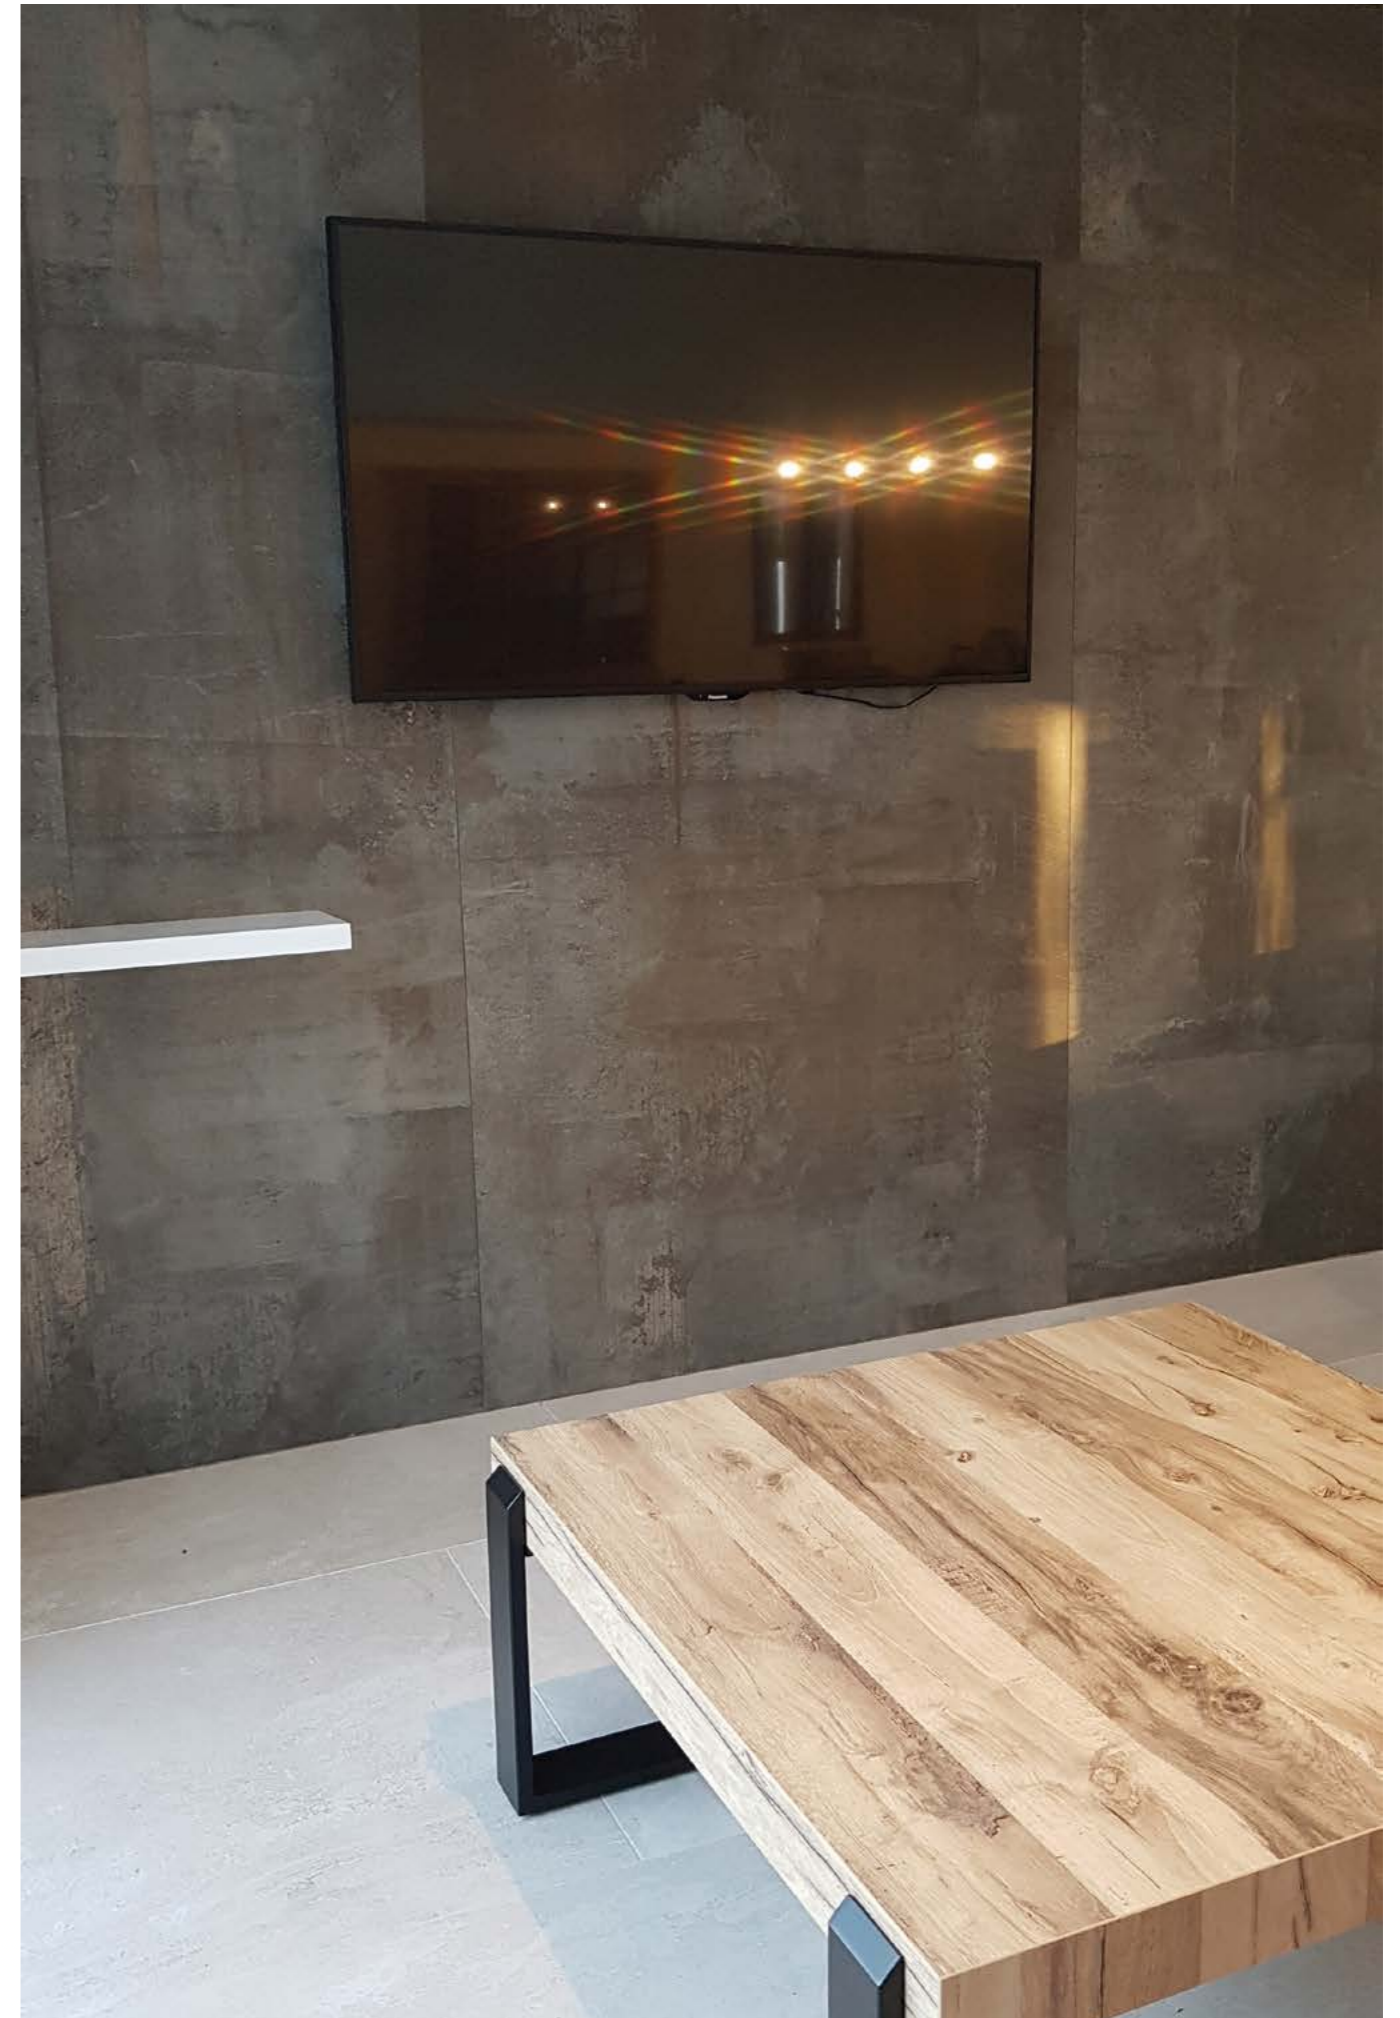

Private House

Ile d'Oléron - France

Tattoo Oxidum Decor 120x260