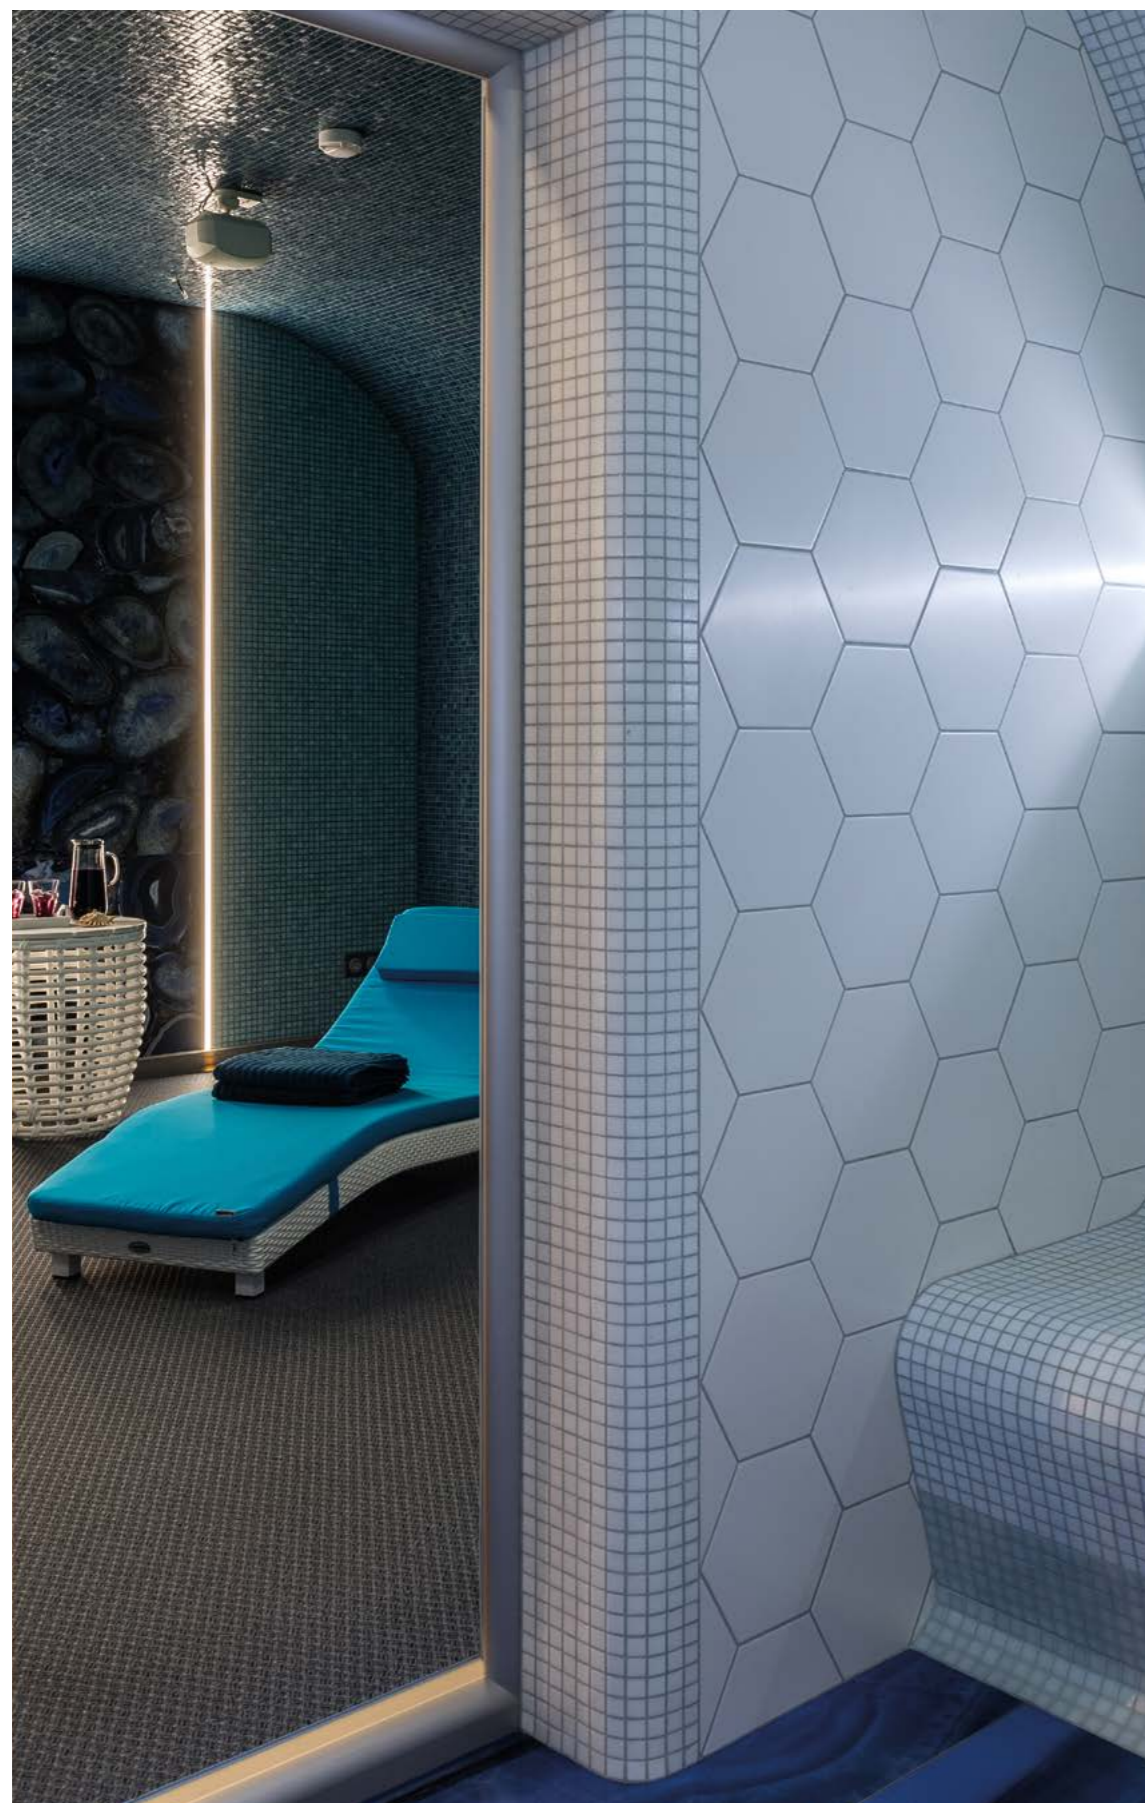

Nashville - USA
Tattoo Oxidum Decor 120x120

Joe's Gomila Boutique Hotel
Palma de Mallorca - Spain
Wind Ivory Natural 100x100

Elanda Spa Center
Ulyanovsk - Rusia
Agate Blue Polished 90x90
Intuition White Natural Hexagon 25x29
Interior designer: Liya Khaertdinova