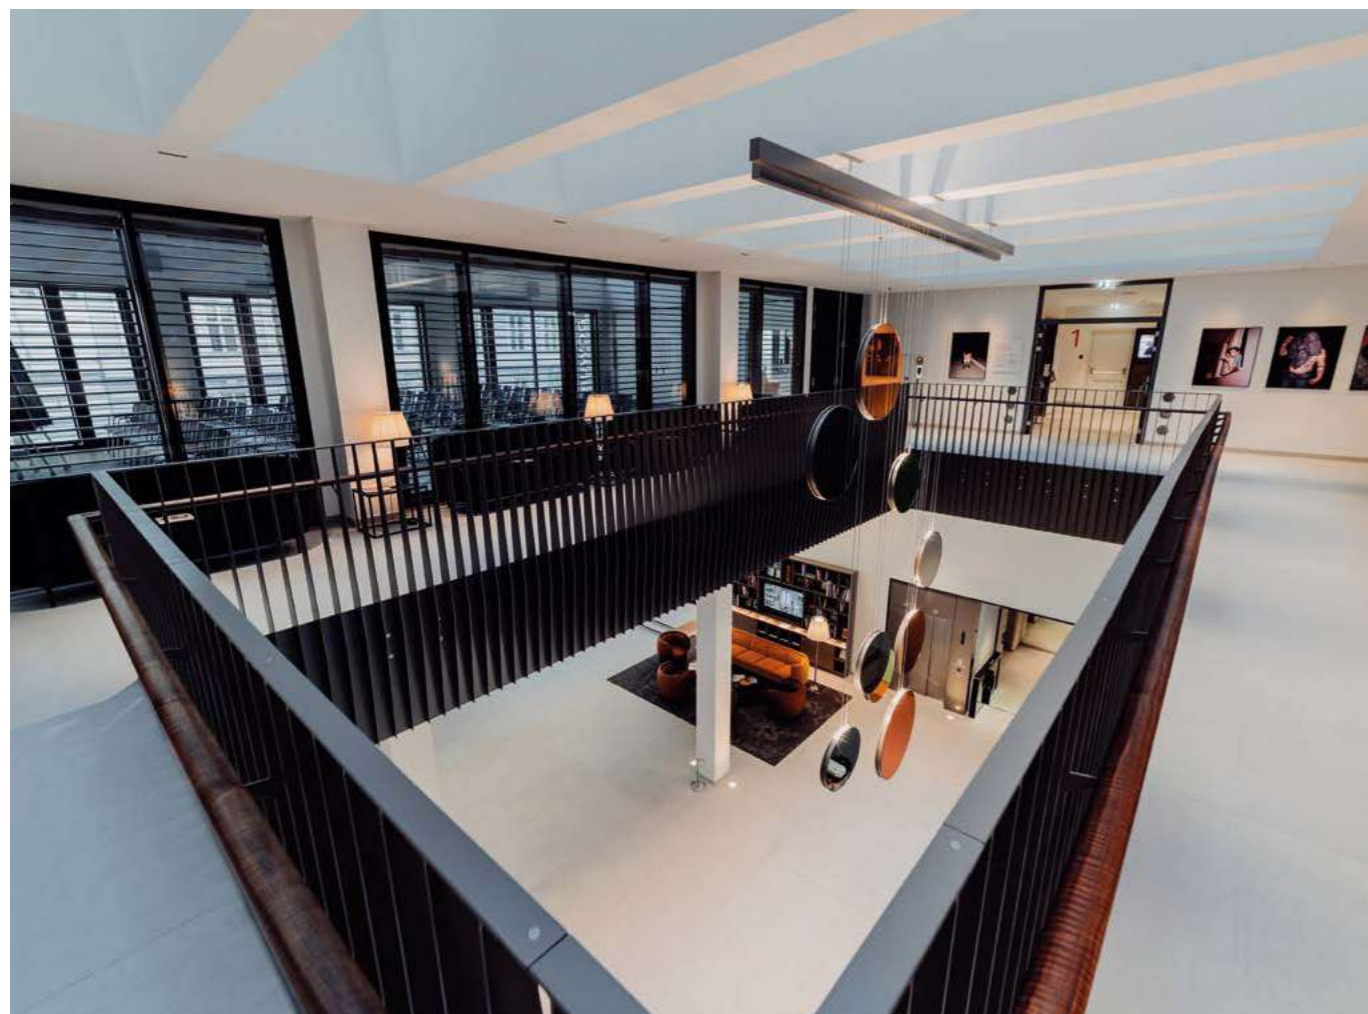

South White 60x60

Architect: Projektive Architekci

26

BUWOG Office

Viena, Austria
Equinox White 120x260
Arquitecto: Atelier Heiss

EQUINOX

The Float

Düsseldorf - Germany
Beton Grey Natural 45x90
Architect: Renzo Piano