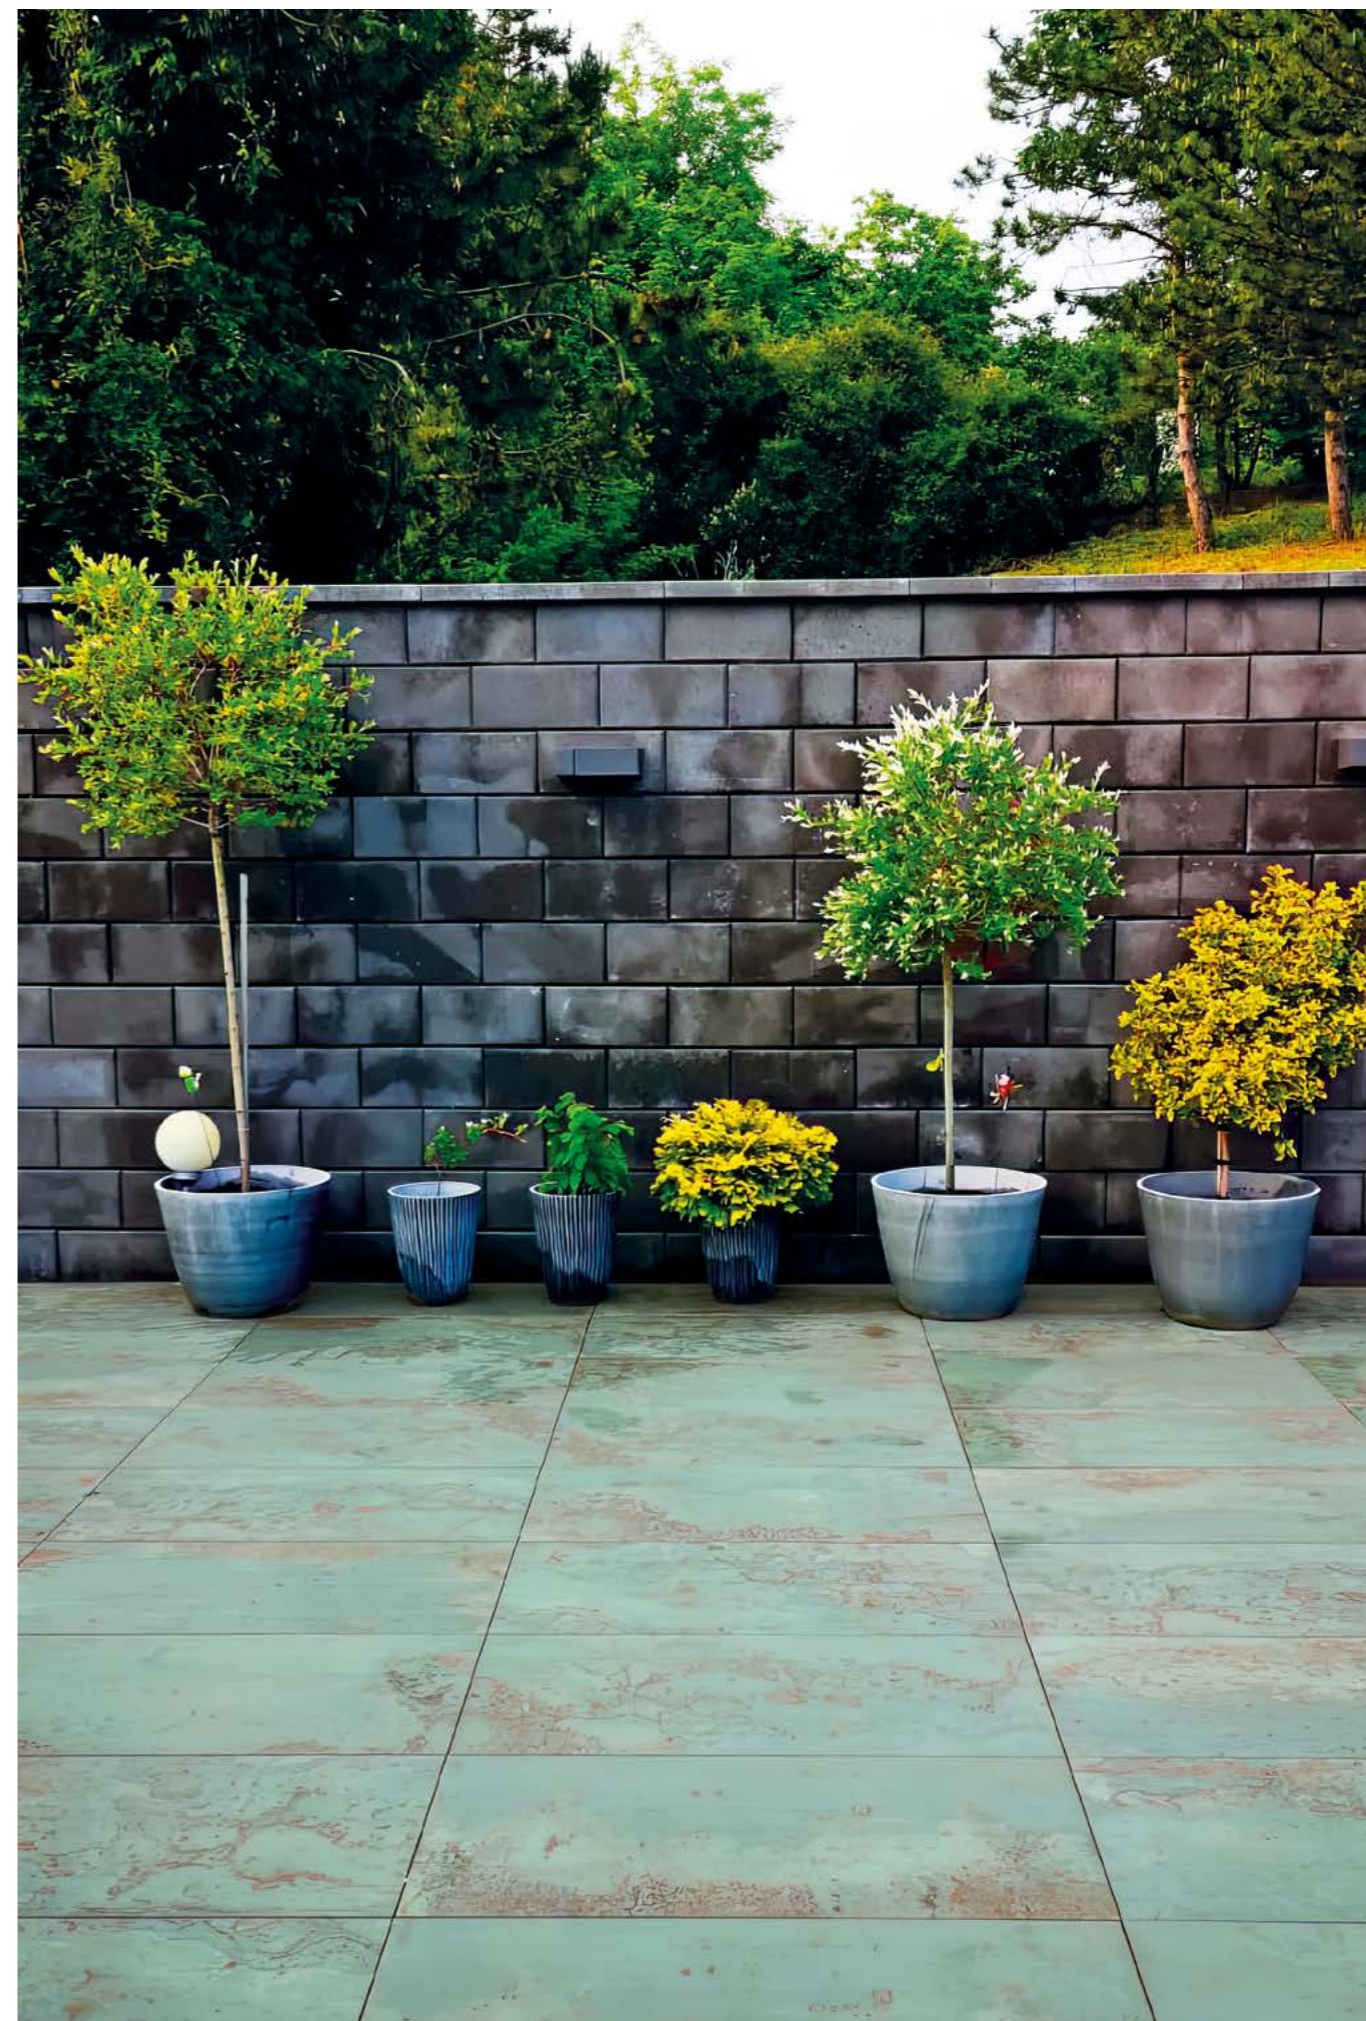

Brno -Republica Checa

Zinc Green Solid 2 cm 50x100

Private House

Toronto - Canada

Elegance White Polished Bookmatch 120x260

ELEGANCE

Private House

Modesto (Ca) - Usa
Pietra Grey Natural 162x324 (12 Mm)
Designer : Chris Reed Design