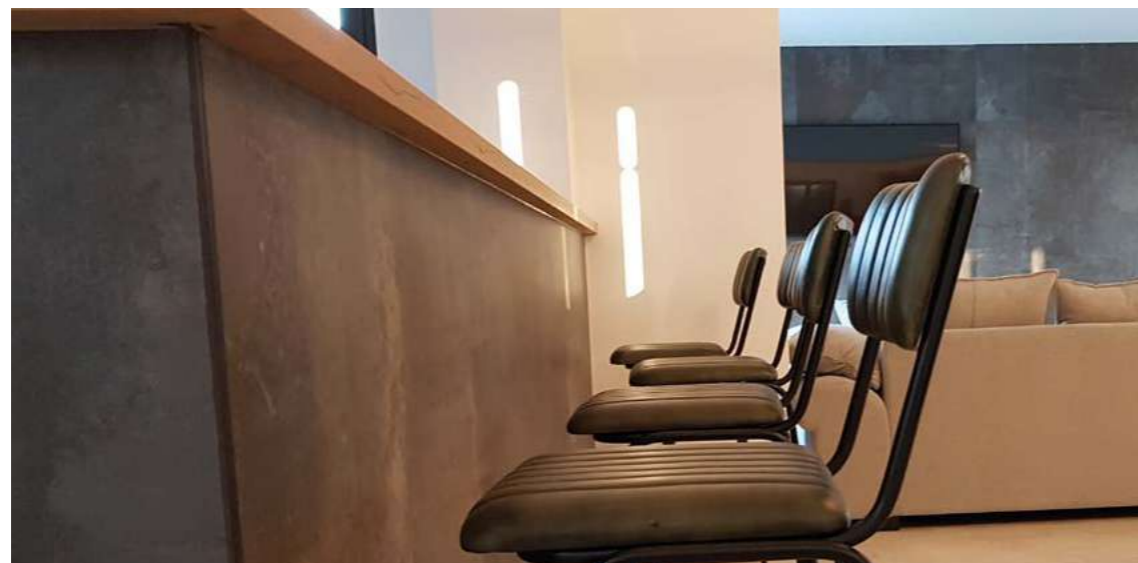

Private House

Ile d'Oléron - France

Tattoo Oxidum Decor 120x260