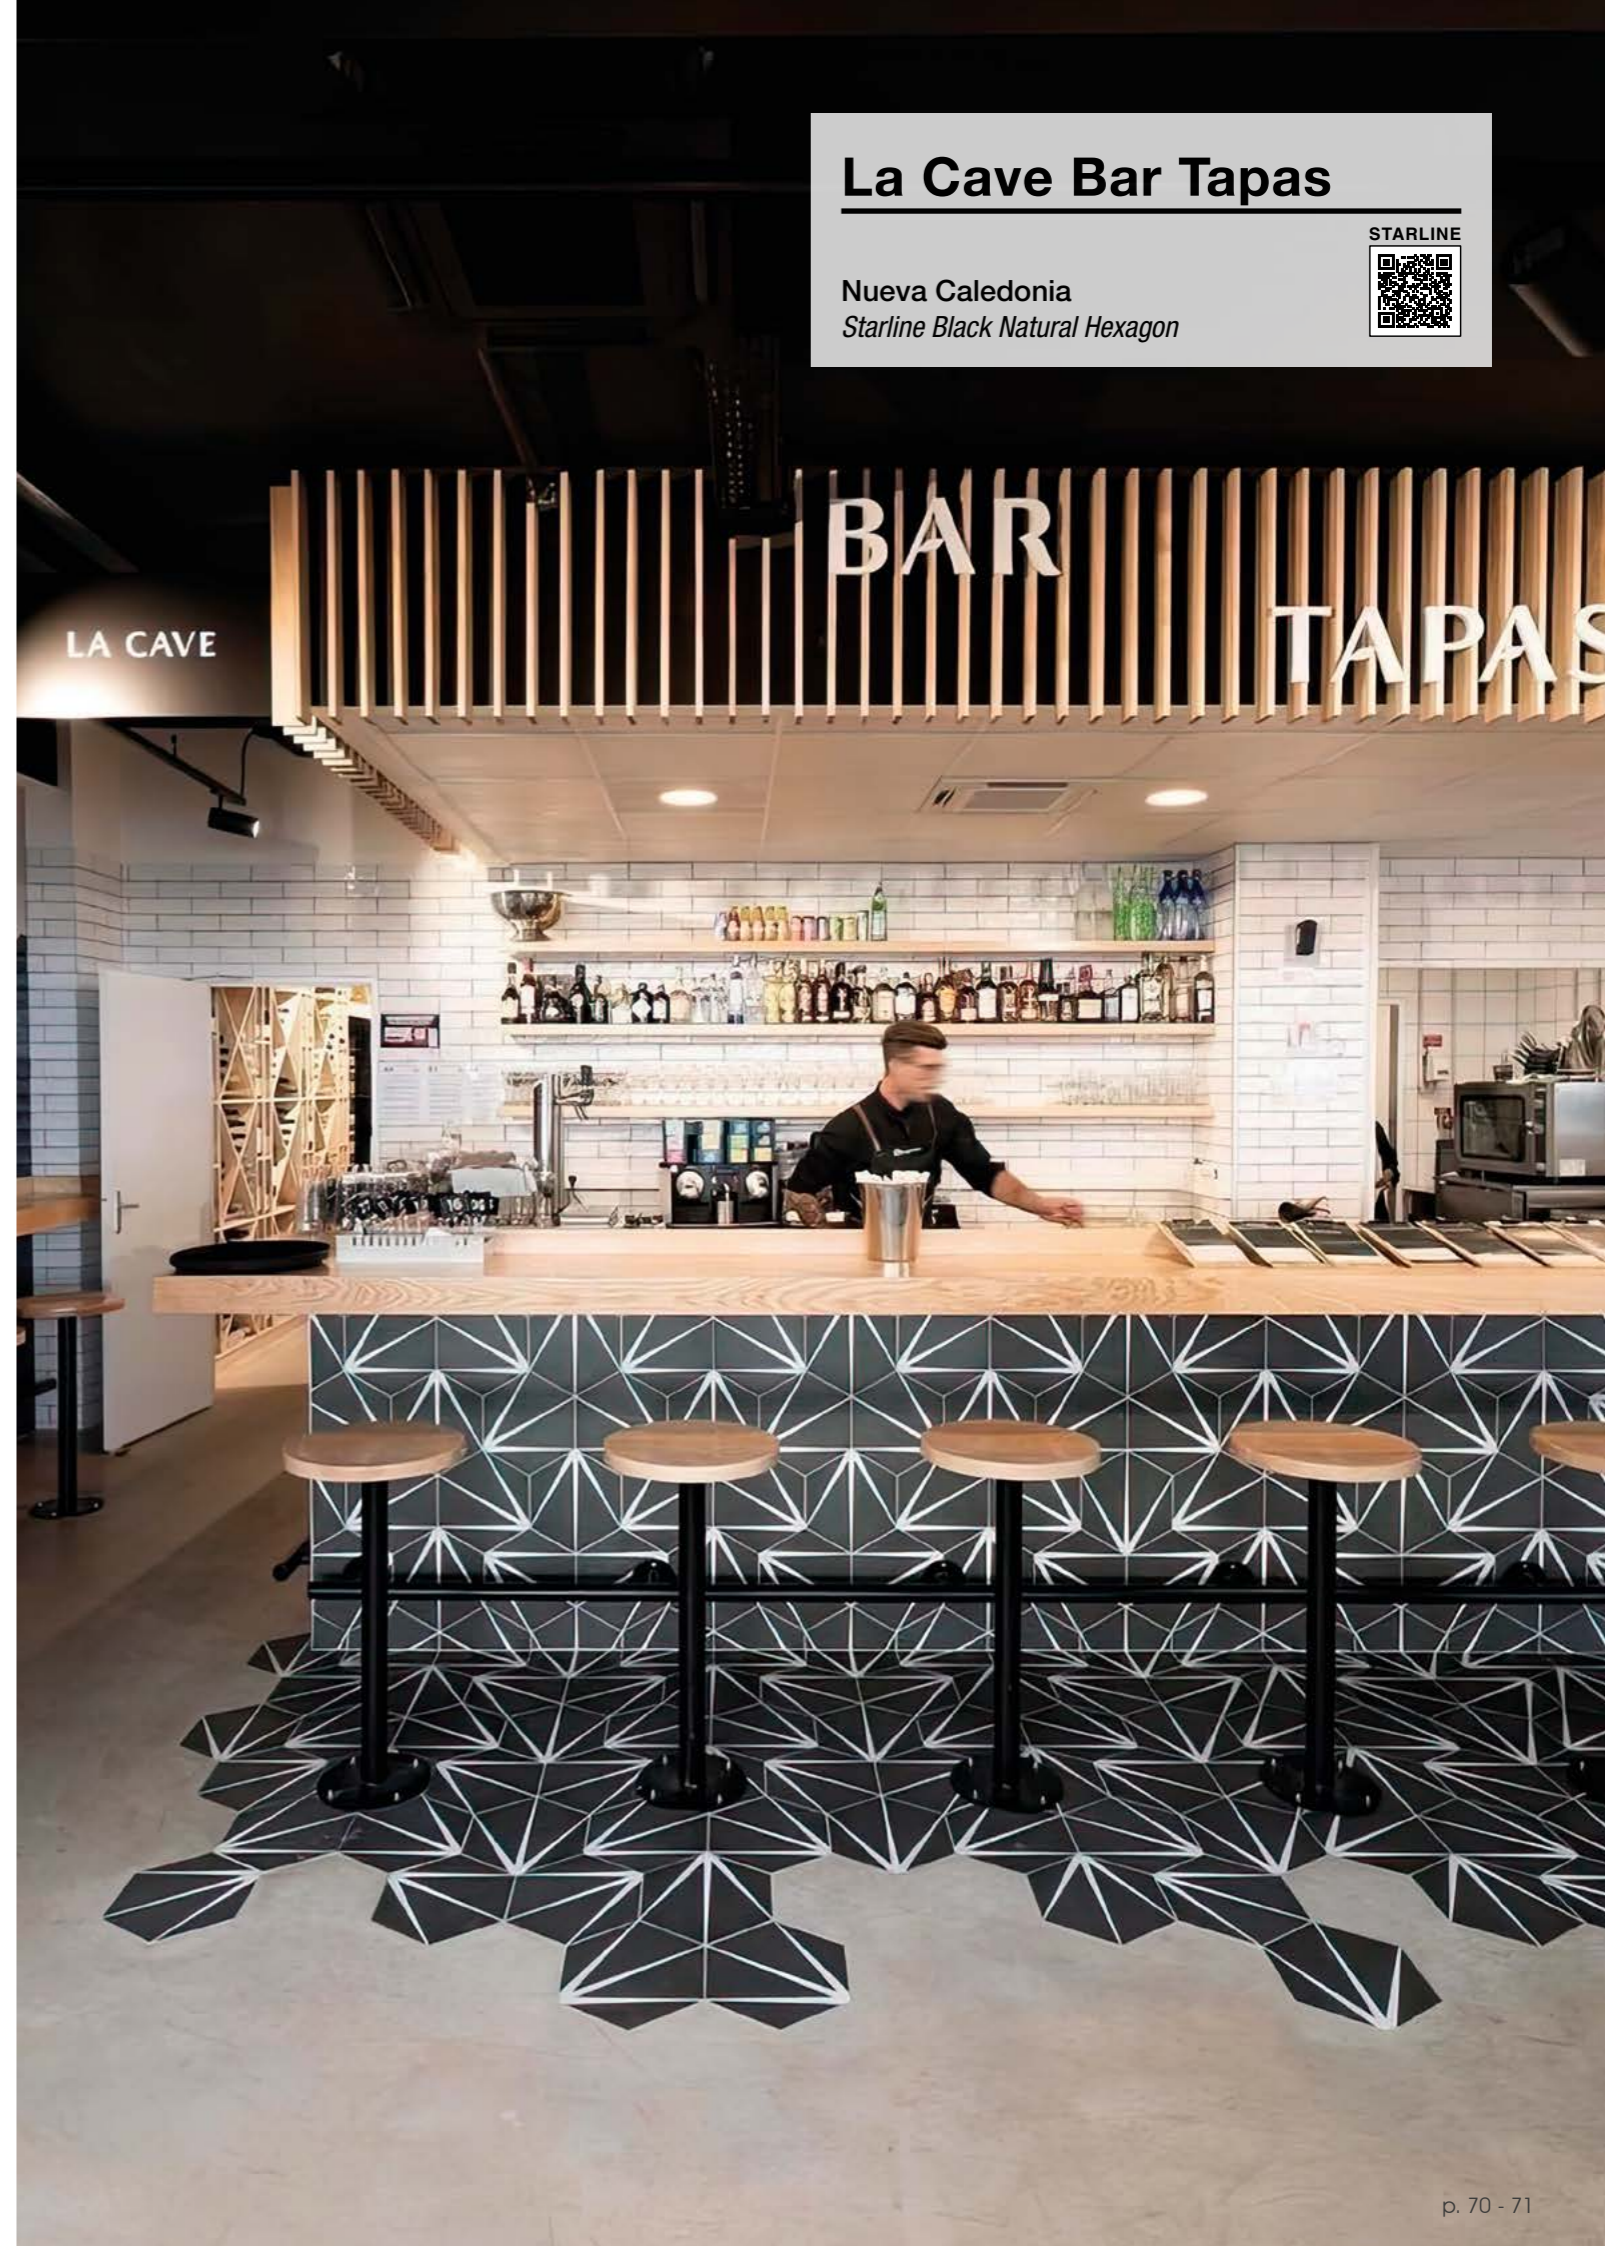

RIY Restaurant

Timisoara - Romania
South Pink Natura 100x100
Architect: NKN arhitectura
Photos: NKN Arhitectura Design

La Cave Bar Tapas

Nueva Caledonia
Starline Black Natural Hexagon

STARLINE

Stationairy Restaurant