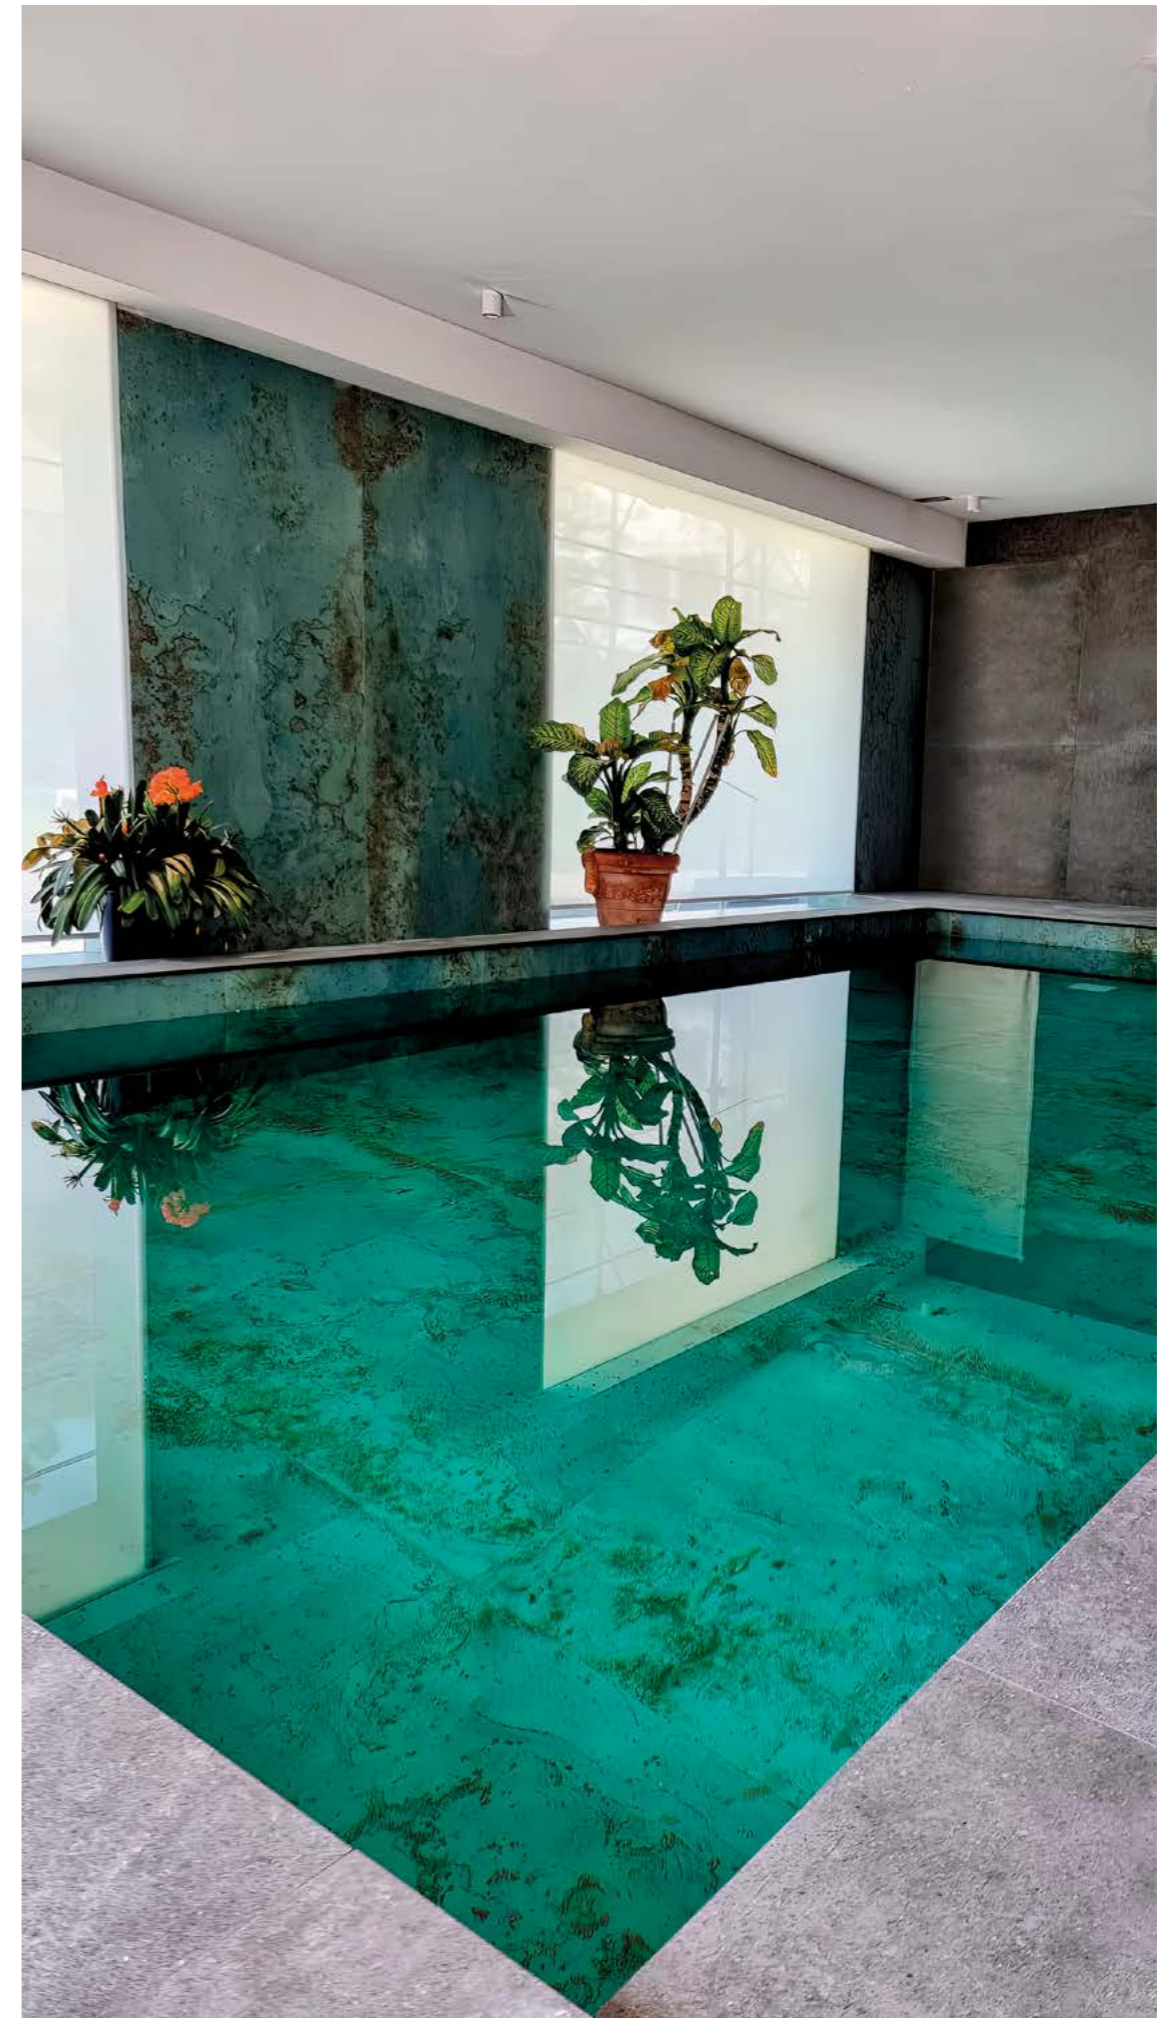

Private House

Bologna - Italy

Zinc Green Naural 120x120

Tattoo Oxidum Decor 120x260

Interior Designer : Alessandro Totti