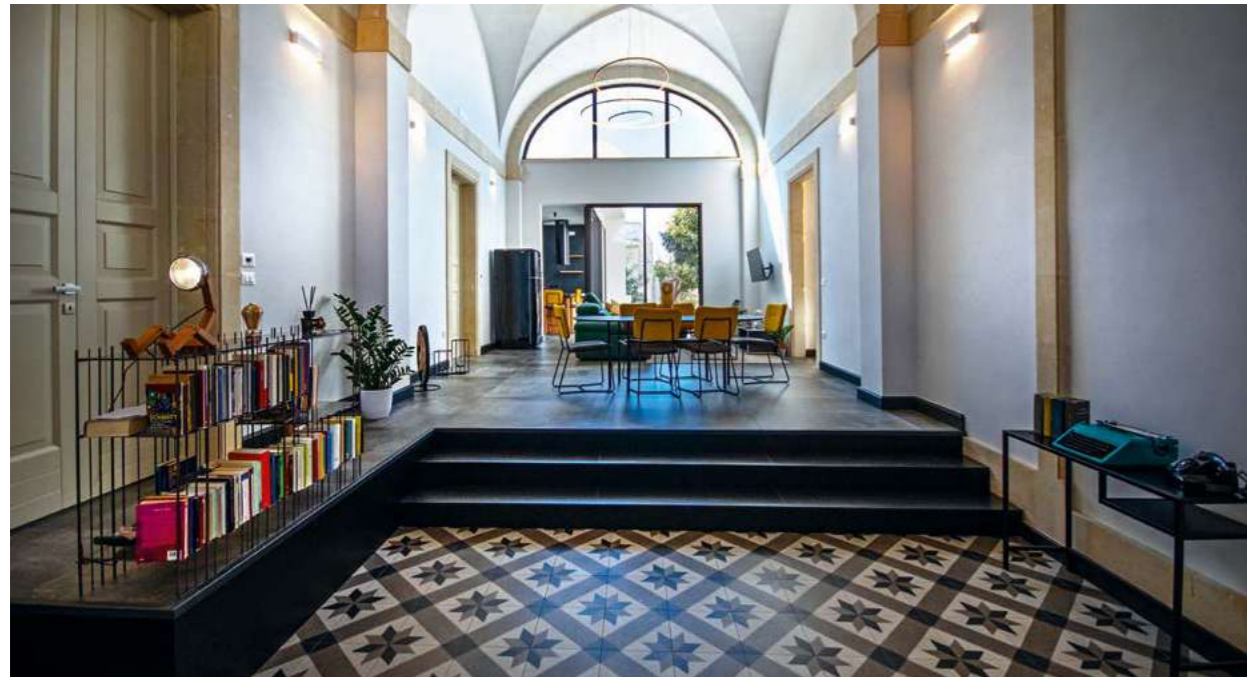

Private House

Maglie (Lecce) – Italy
Tattoo Oxidum Decor 120x120
Terrazzo Brown Decor
Architect : Marco Giovinazzo