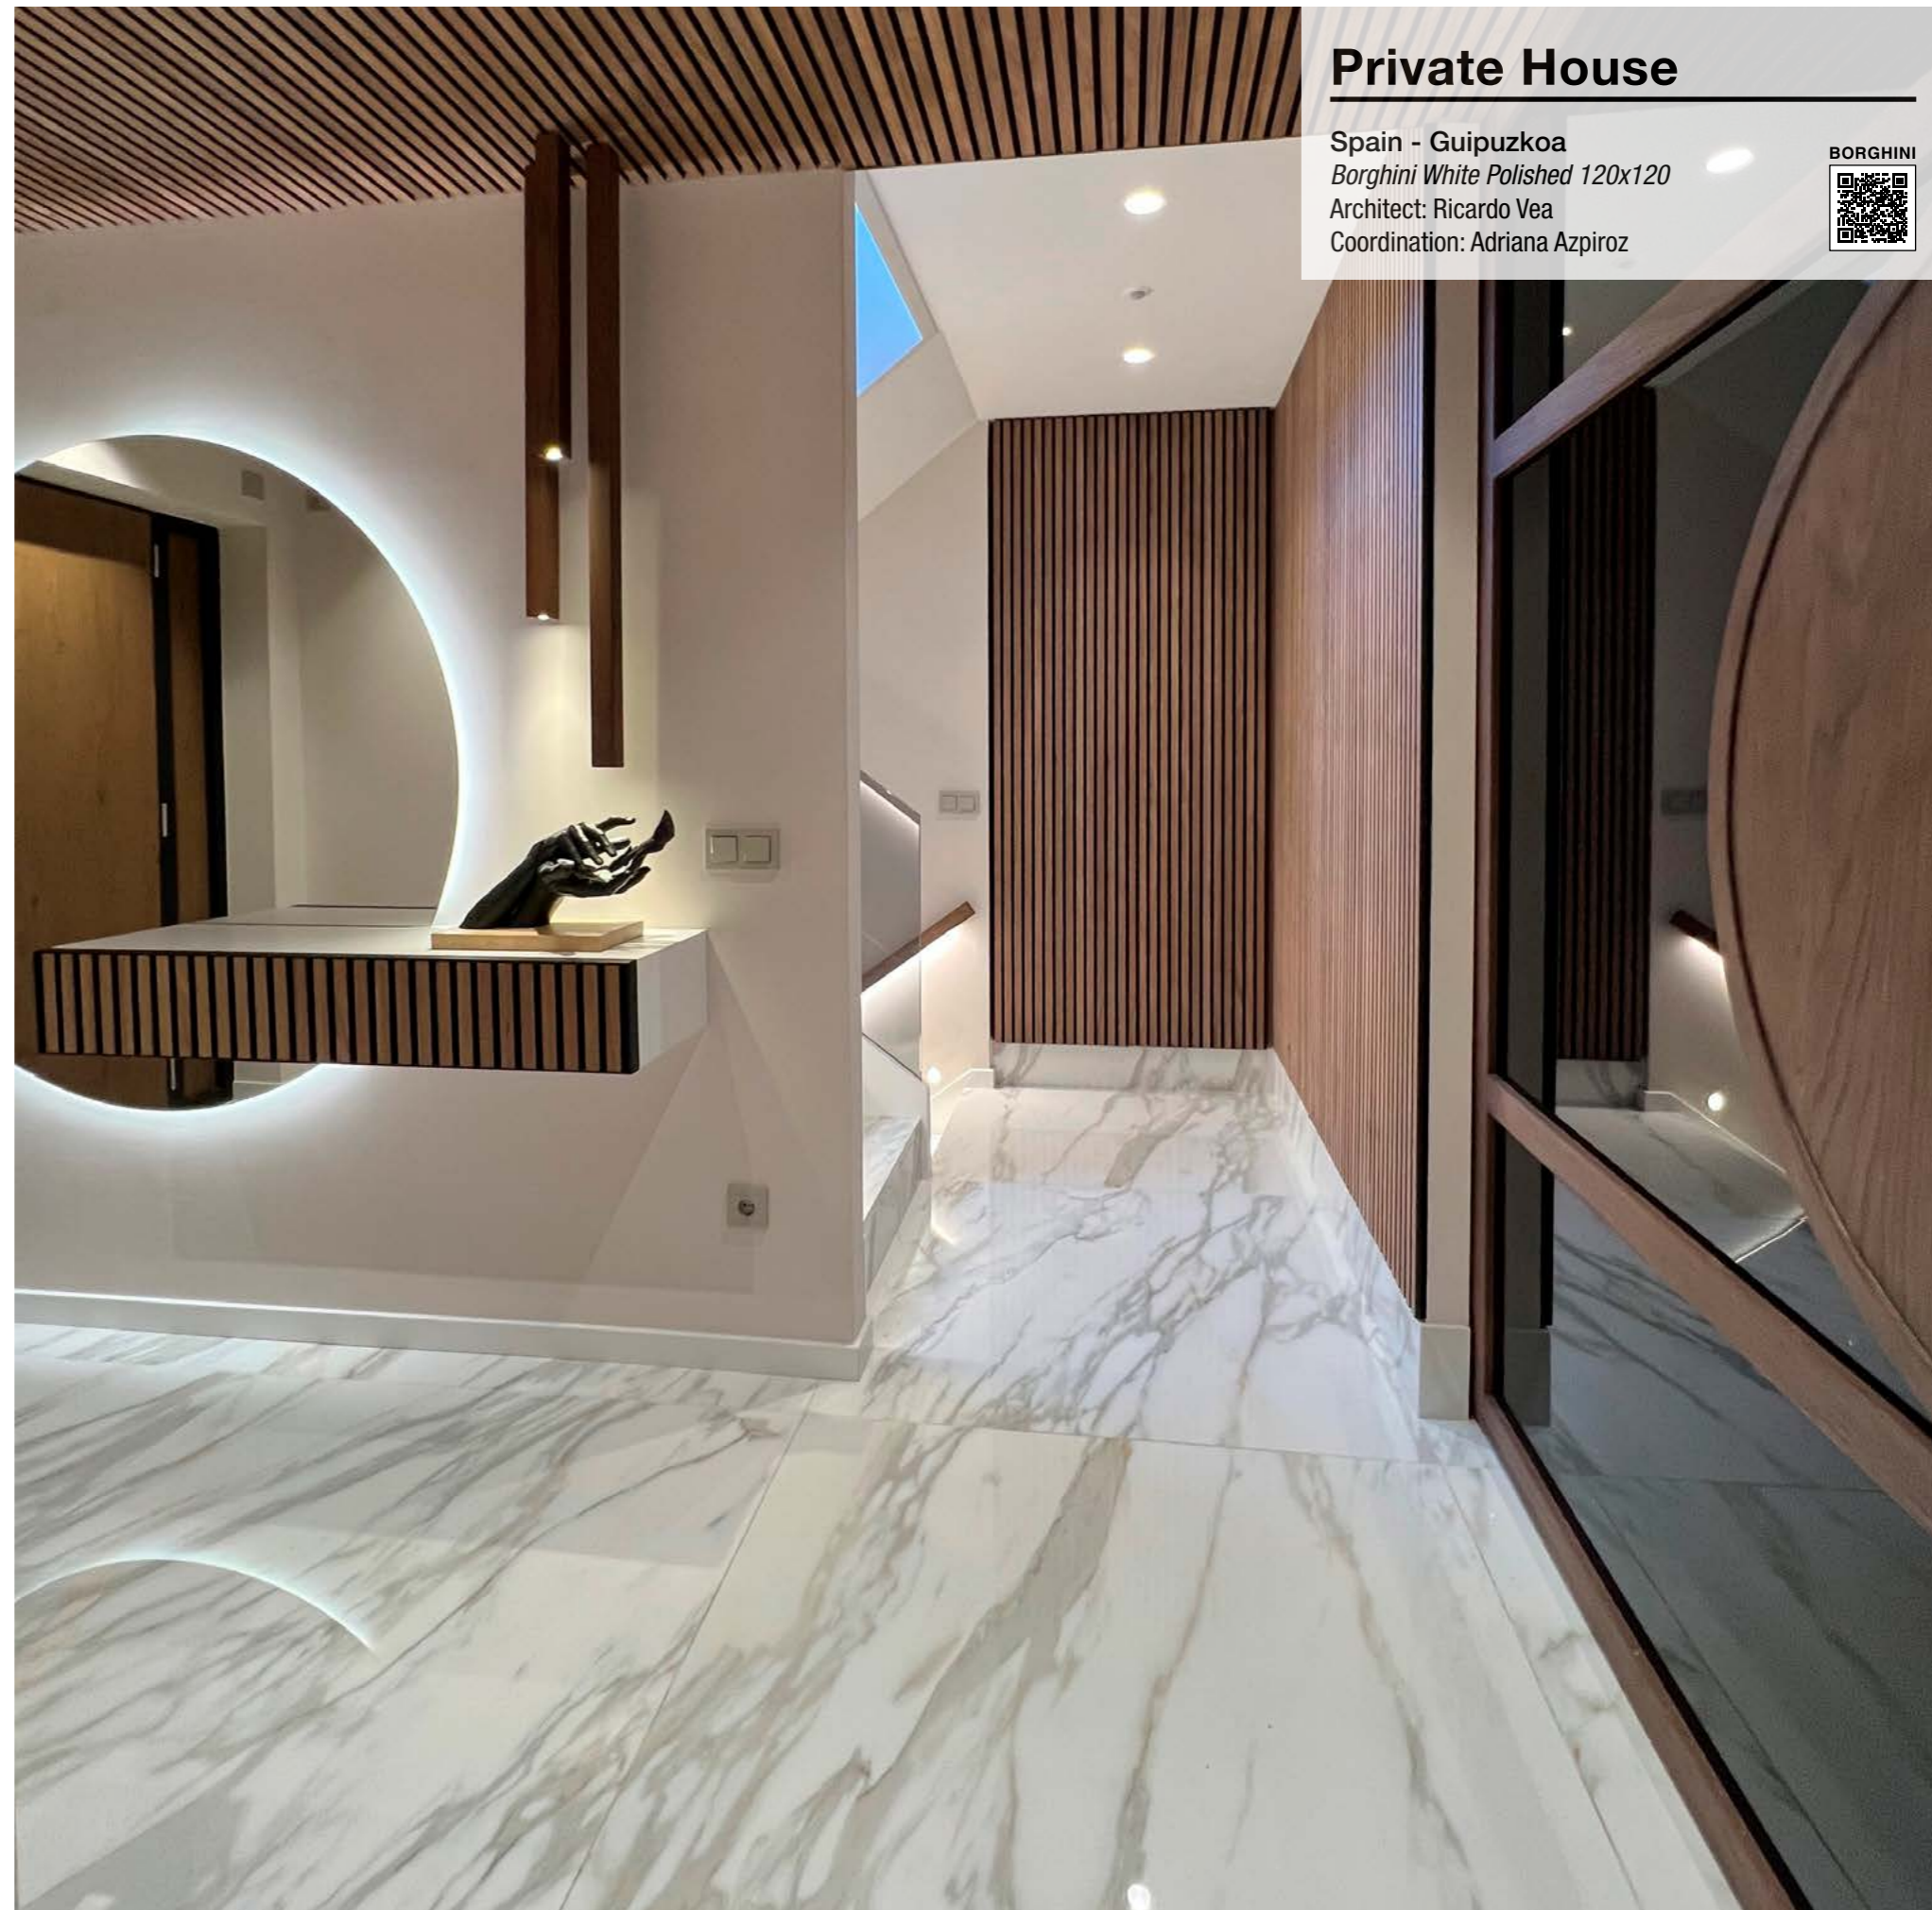

Private House

Spain - Guipuzkoa
Borghini White Polished 120x120
Architect: Ricardo Veá
Coordination: Adriana Azpiroz

BORGHINI