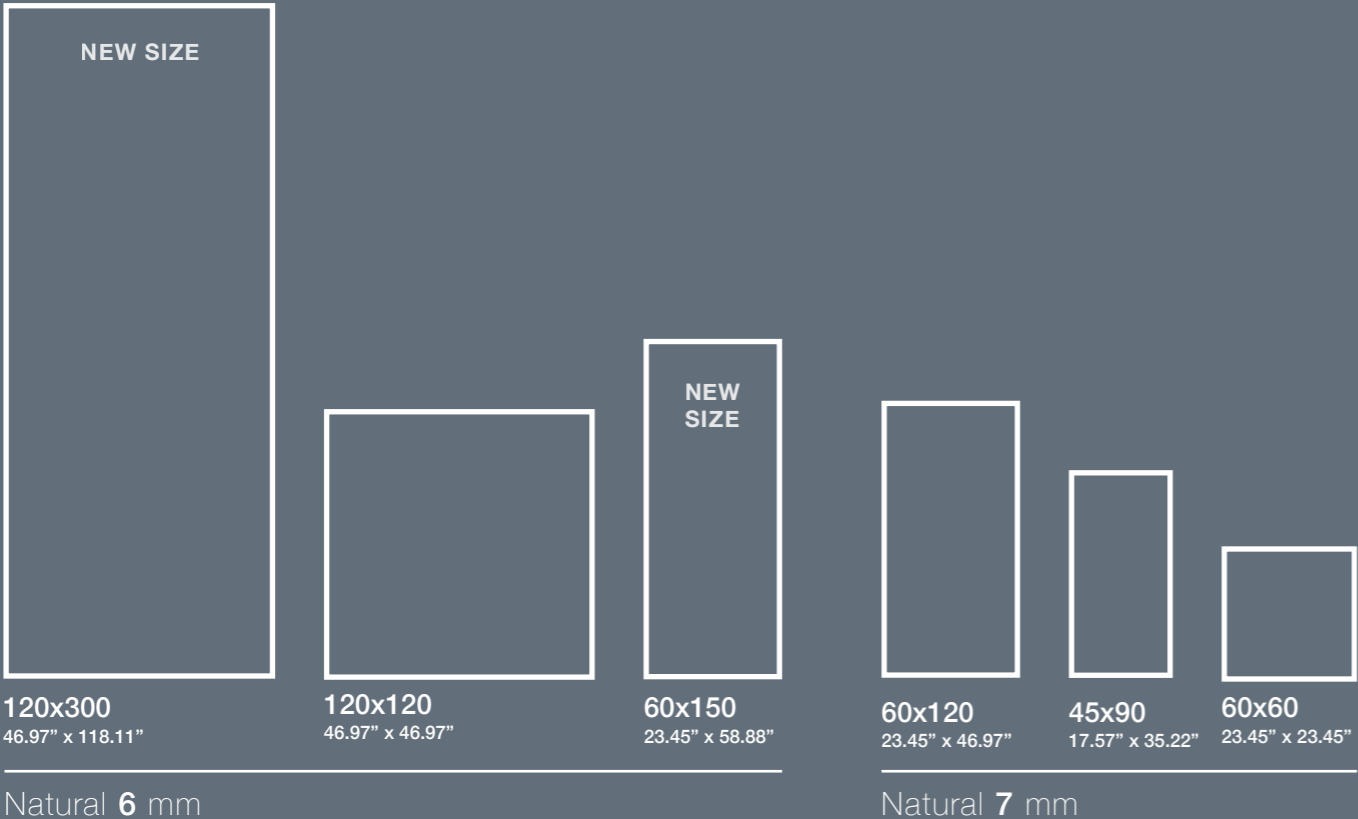

Cassero

COLLECTION

Floor & walls

White