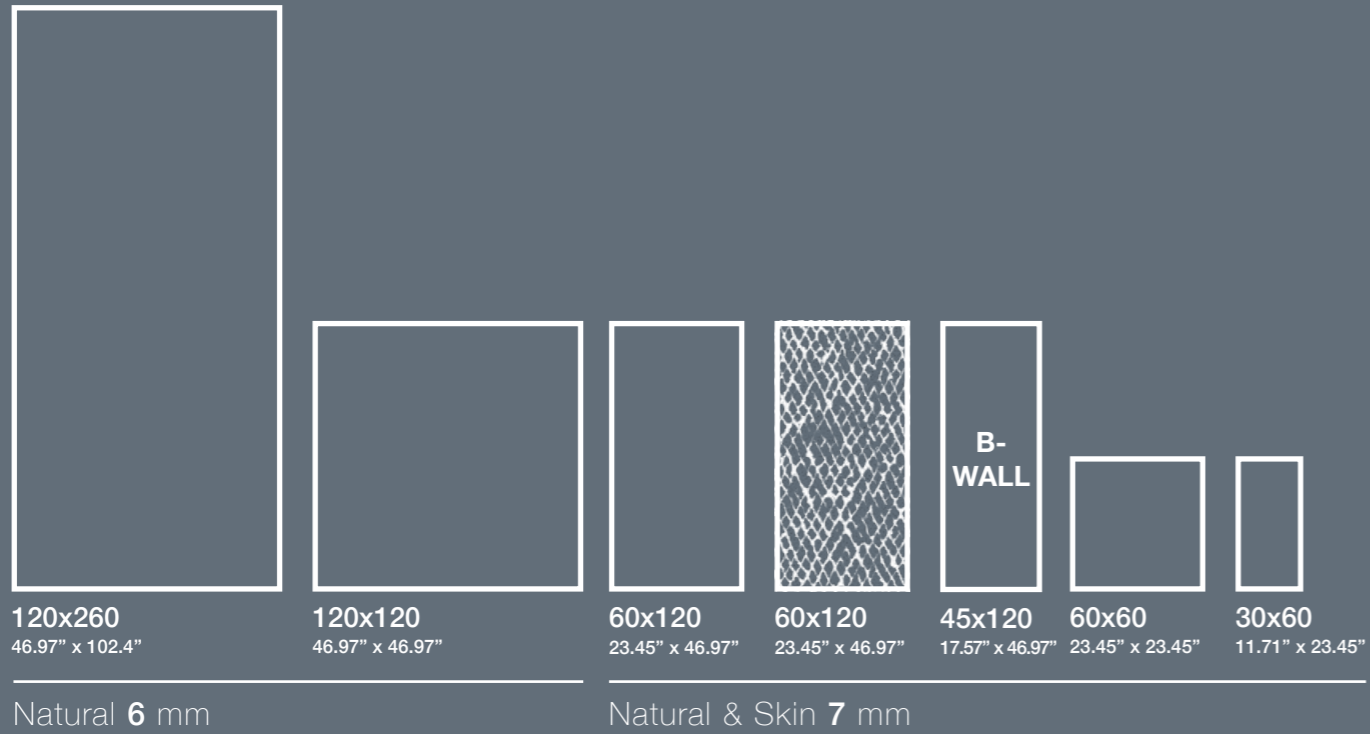

Floor & walls

50x100
19.59" x 39.19"

Outdoor
20 mm

25x29
9.84" x 11.42"

Natural, Decor & Silver
10 mm