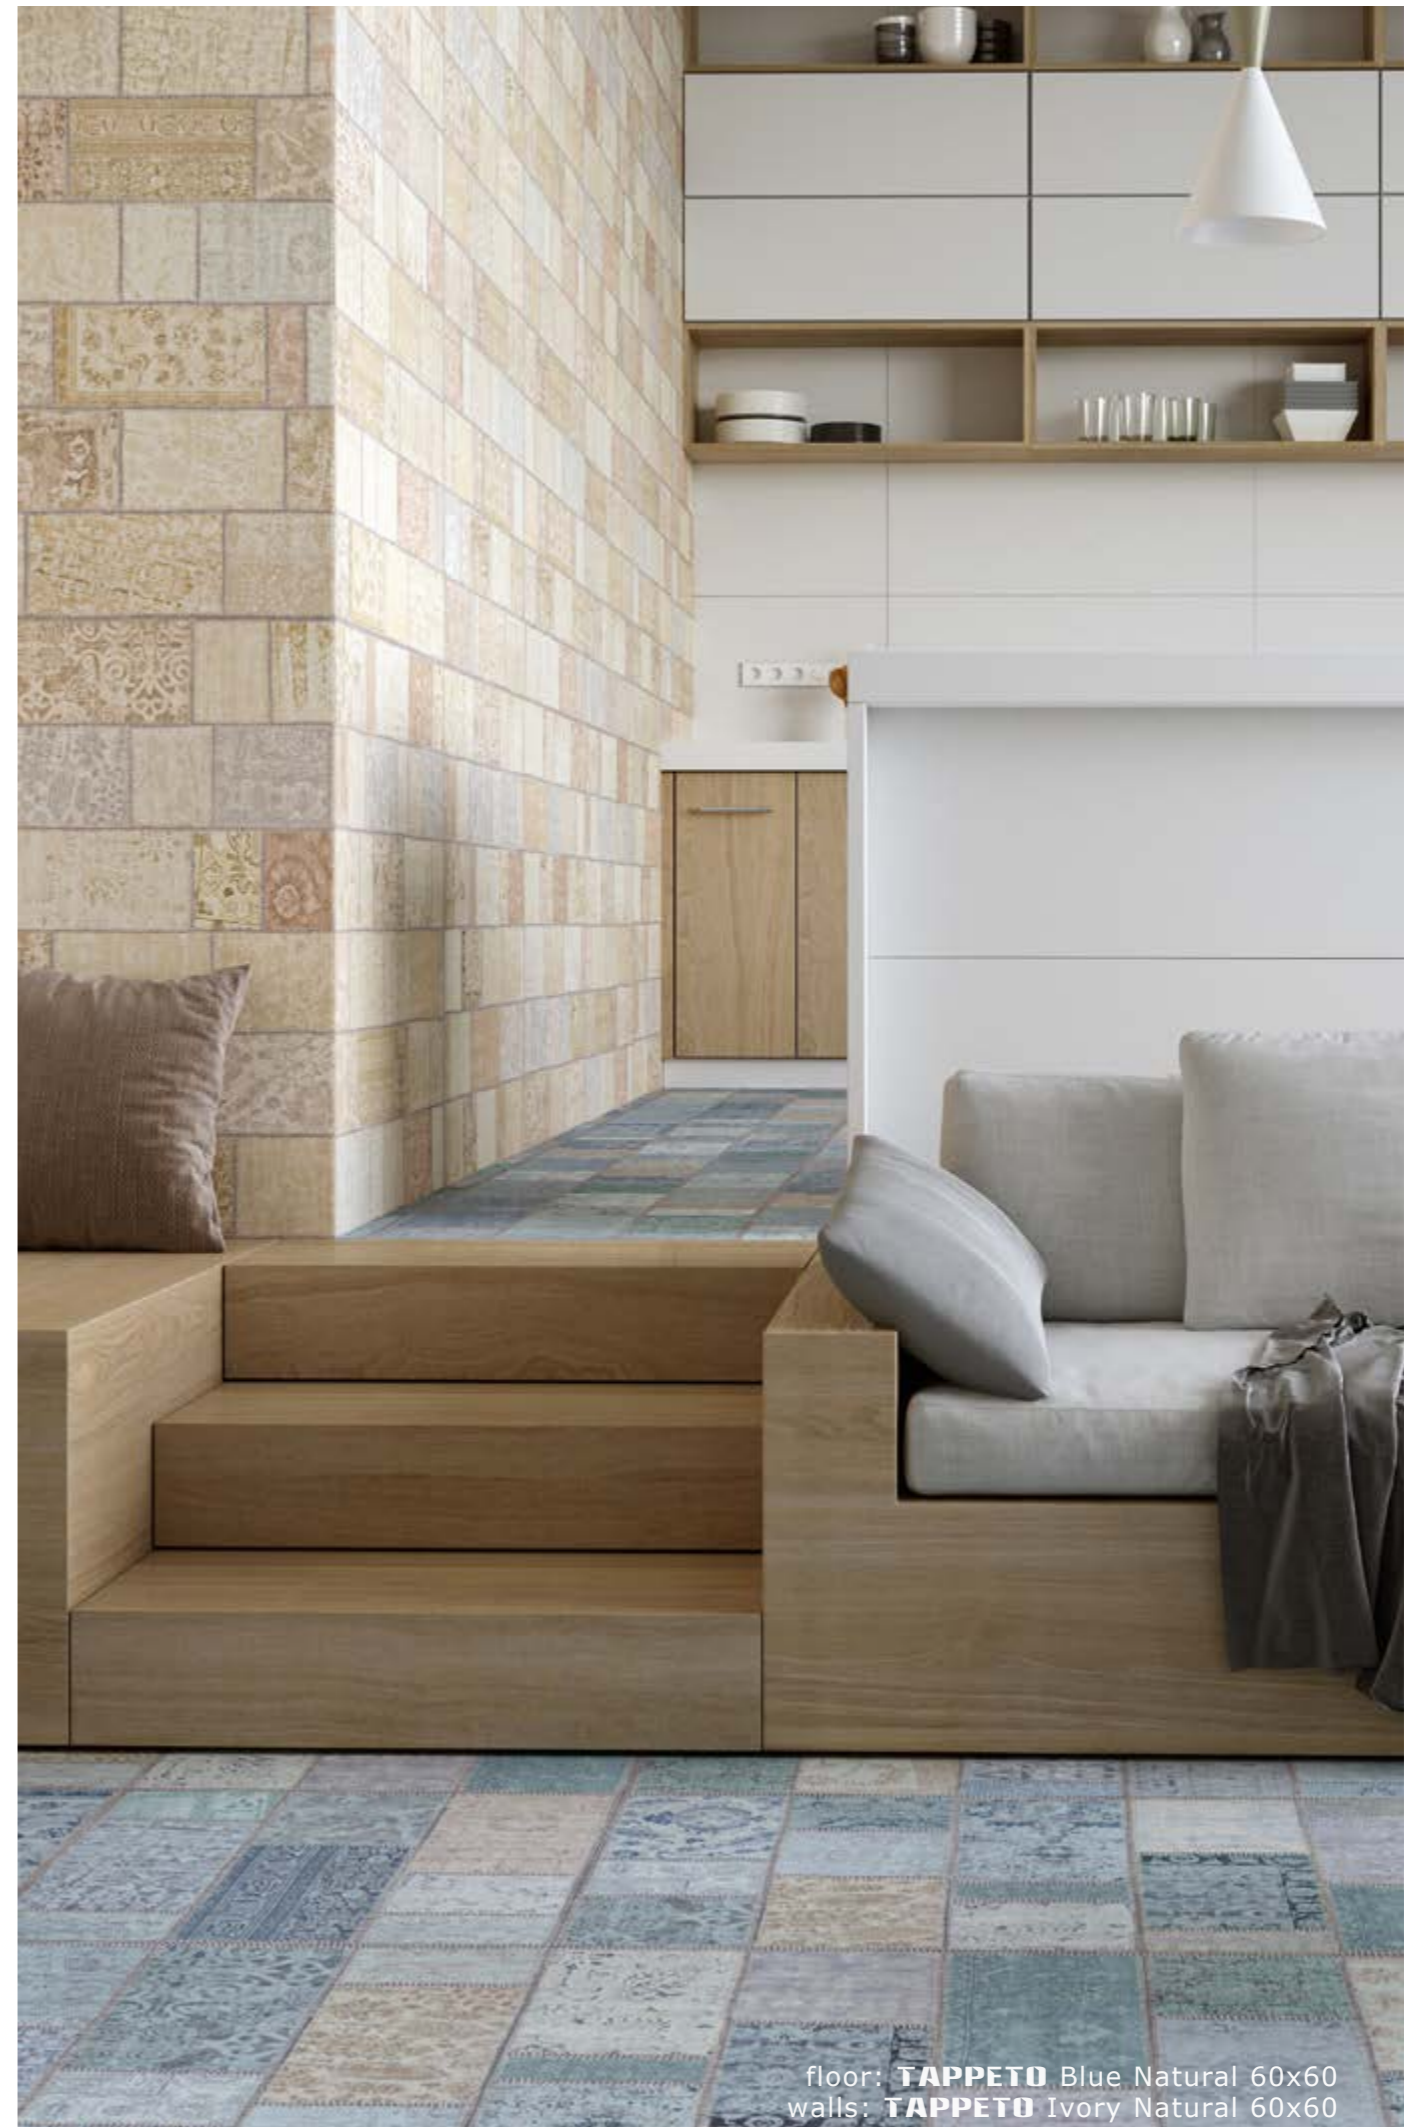

floor: **TAPPETO** Blue Natural 60x60
walls: **TAPPETO** Ivory Natural 60x60