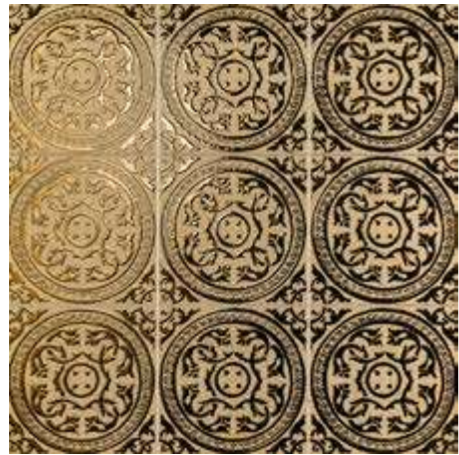

OPUS COLLECTION

OPUS BLUE PRE SCORED 20
Natural G-7154

OPUS WHITE PRE SCORED 20
Natural G-7154

OPUS GOLD PRE SCORED 20
Consult

OPUS RED PRE SCORED 20
Natural G-7154

OPUS Blue & OPUS White 60x60 **PRE-SCORED** 20x20