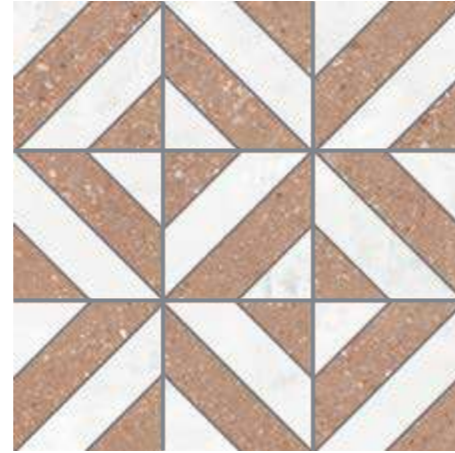

WIND RED PRE SCORED 20
Natural G-7146