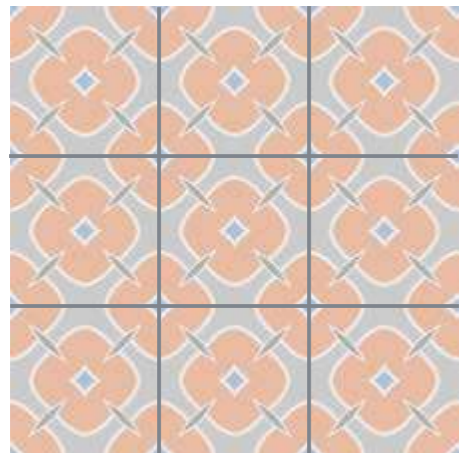

PONTI PINK PRE SCORED 20
Natural G-7146