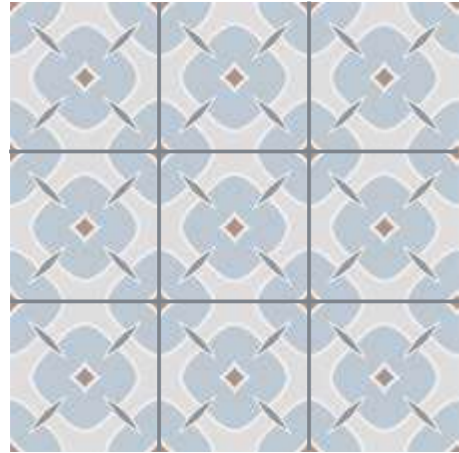

PONTI Pink 60x60 **PRE-SCORED** 20x20

PONTI BLUE PRE SCORED 20
Natural G-7146